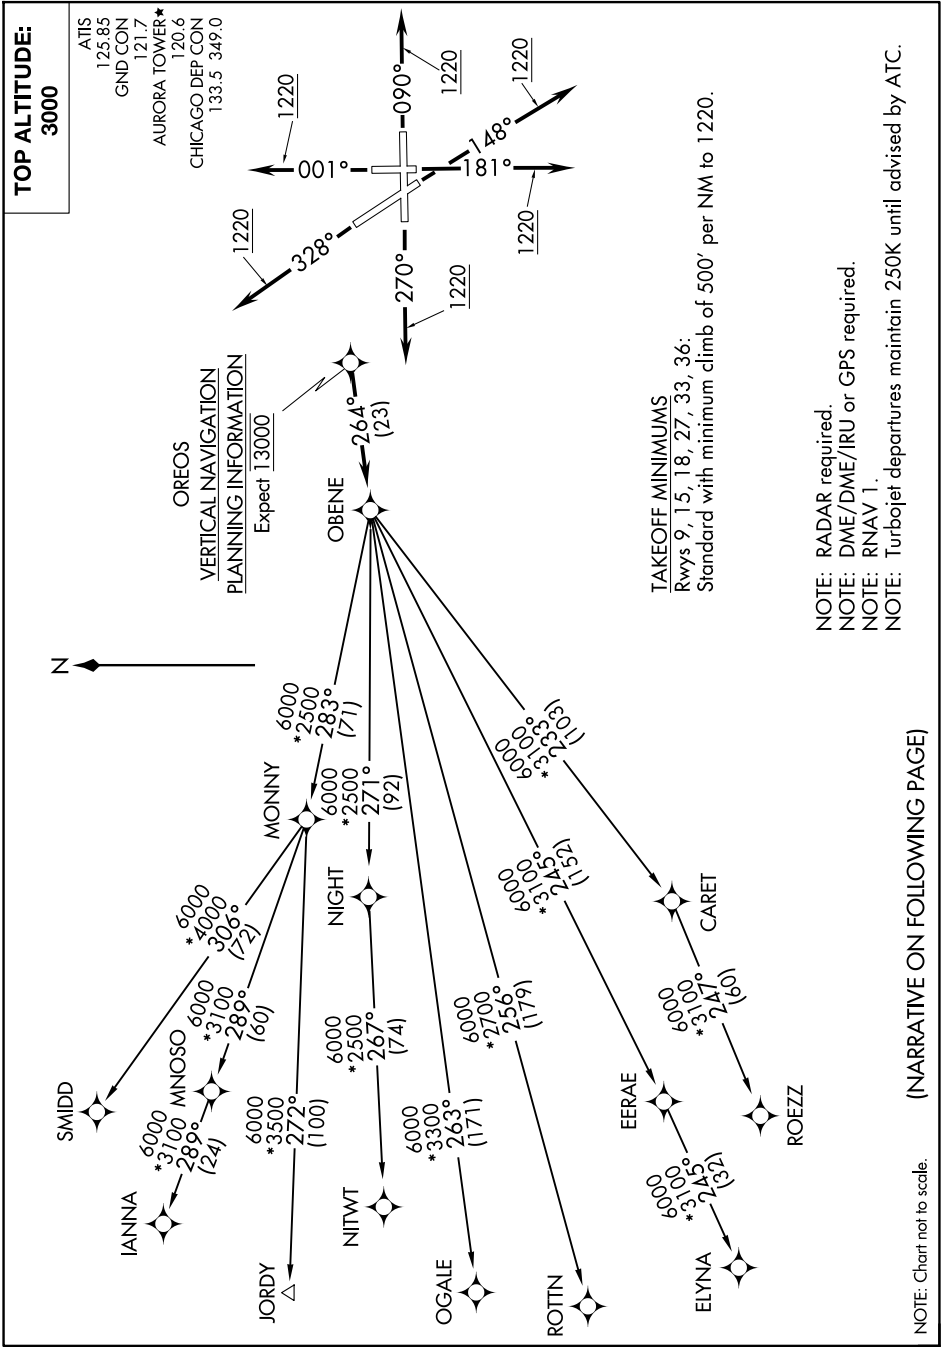

(OBENE3.OBENE) 18312

# OBENE THREE DEPARTURE (RNAV) AL-5103 (FAA)

AURORA MUNI (ARR)  
CHICAGO/AURORA, ILLINOIS

EC-3, 11 JUN 2026 to 09 JUL 2026

EC-3, 11 JUN 2026 to 09 JUL 2026