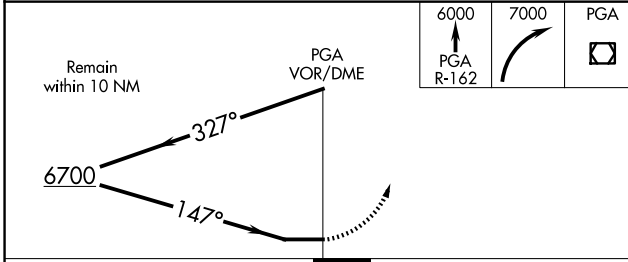

VOR/DME PGA 116.45 Chan 111(Y)	APP CRS 147°	Rwy Ldg TDZE Apt Elev N/A N/A 4317
---	------------------------	--

VOR-B
PAGE MUNI (PGA)

NA Circling NA to Rwy 7-25.	MISSED APPROACH: Climb on the PGA R-162 to 6000, then climbing right turn to 7000 direct PGA VOR/DME and hold.
------------------------------------	--

ASOS 120.625	DENVER CENTER 127.55 256.875	UNICOM 122.8 (CTAF)
------------------------	--	-------------------------------

CATEGORY	A	B	C	D
CIRCLING	5200-1¼	883 (900-1¼)	5200-2¾ 883 (900-2¾)	5360-3 1043 (1100-3)