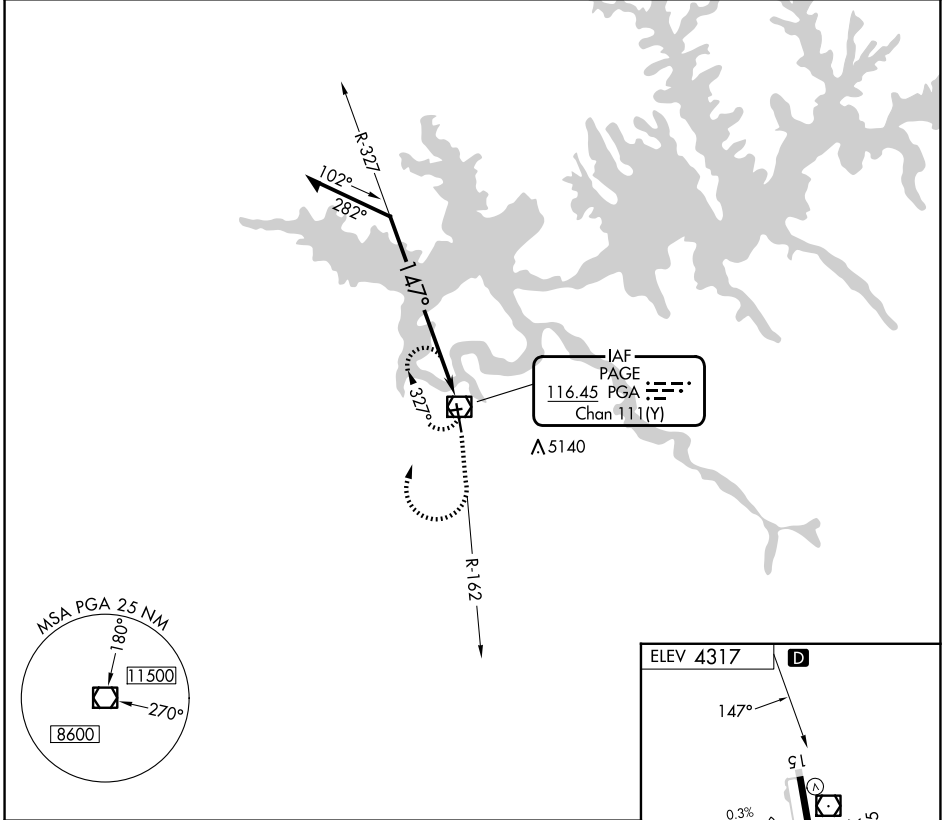

VOR/DME PGA 116.45 Chan 111(Y)	APP CRS 147°	Rwy Ldg TDZE Apt Elev N/A N/A 4317
---	------------------------	--

VOR-B
PAGE MUNI (PGA)

NA Circling NA to Rwy 7-25.	MISSED APPROACH: Climb on the PGA R-162 to 6000, then climbing right turn to 7000 direct PGA VOR/DME and hold.
------------------------------------	--

ASOS 120.625	DENVER CENTER 127.55 256.875	UNICOM 122.8 (CTAF)
------------------------	--	-------------------------------

CATEGORY	A	B	C	D
CIRCLING	5200-1¼	883 (900-1¼)	5200-2¾ 883 (900-2¾)	5360-3 1043 (1100-3)

REIL Rwys 15 and 33
MIRL Rwy 15-33

SW-4, 11 JUN 2026 to 09 JUL 2026

SW-4, 11 JUN 2026 to 09 JUL 2026