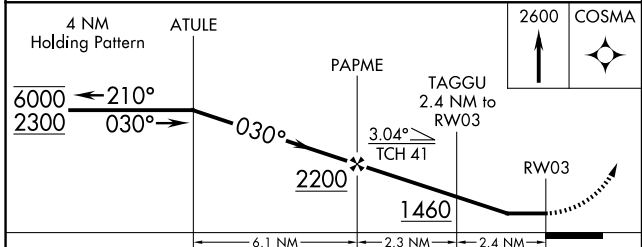

RNAV (GPS) RWY 3

VERMILION RGNL (DNTV)

APP CRS 030°	Rwy Ldg 6006
	TDZE 674
	Apt Elev 697

RNP APCH - GPS.

▼ Circling NA to Rwys 12 and 30.
▲ Rwy 3 helicopter visibility reduction below ¾ SM NA.

MISSED APPROACH: Climb to 2600 direct COSMA and hold.

AWOS-3
119.275

CHAMPAIGN APP CON ★
121.35 285.65

CLNC DEL
121.7

UNICOM
122.7 (CTAF) 0

ELEV 697	TDZE 674
----------	----------

CATEGORY	A	B	C	D
LNAV MDA	1120-1	446 (500-1)	1120-1¼ 446 (500-1¼)	1120-1½ 446 (500-1½)
CIRCLING	1160-1	463 (500-1)	1240-1½ 543 (600-1½)	1340-2 643 (700-2)