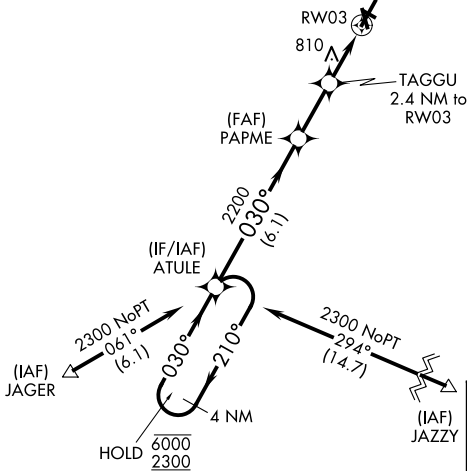

RNAV (GPS) RWY 3

VERMILION RGNL (DNTV)

APP CRS 030°	Rwy Ldg 6006
	TDZE 674
	Apt Elev 697

RNP APCH - GPS.

▼ Circling NA to Rwys 12 and 30.
▲ Rwy 3 helicopter visibility reduction below ¾ SM NA.

MISSED APPROACH: Climb to 2600 direct COSMA and hold.

AWOS-3
119.275

CHAMPAIGN APP CON ★
121.35 285.65

CLNC DEL
121.7

UNICOM
122.7 (CTAF) 0

ELEV 697	TDZE 674
----------	----------

CATEGORY	A	B	C	D
LNAV MDA	1120-1	446 (500-1)	1120-1¼ 446 (500-1¼)	1120-1½ 446 (500-1½)
CIRCLING	1160-1	463 (500-1)	1240-1½ 543 (600-1½)	1340-2 643 (700-2)