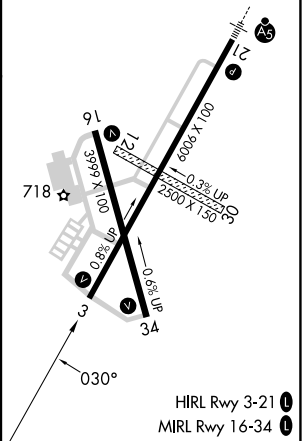

RNAV (GPS) RWY 3

VERMILION RGNL (DNTV)

APP CRS 030°	Rwy Ldg 6006
	TDZE 674
	Apt Elev 697

RNP APCH - GPS.

▼ Circling NA to Rwys 12 and 30.
▲ Rwy 3 helicopter visibility reduction below ¾ SM NA.

MISSED APPROACH: Climb to 2600 direct COSMA and hold.

AWOS-3
119.275

CHAMPAIGN APP CON ★
121.35 285.65

CLNC DEL
121.7

UNICOM
122.7 (CTAF) 0

ELEV 697	TDZE 674
----------	----------

CATEGORY	A	B	C	D
LNAV MDA	1120-1	446 (500-1)	1120-1¼ 446 (500-1¼)	1120-1½ 446 (500-1½)
CIRCLING	1160-1	463 (500-1)	1240-1½ 543 (600-1½)	1340-2 643 (700-2)