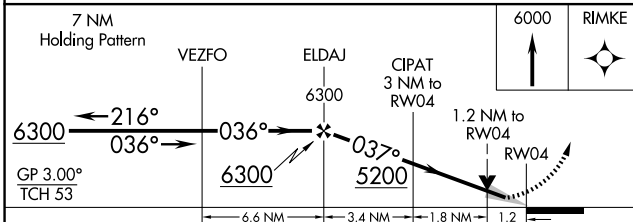

WAAS CH 97300 W04A	APP CRS 037°	Rwy Ldg TDZE Apt Elev	7200 4205 4216
--	------------------------	-----------------------------	---

RNAV (GPS) RWY 4

CLOVIS RGNL (CVN)

RNP APCH - GPS.		MALSR	MISSED APPROACH: Climb to 6000 direct RIMKE and hold.
<p>⚠ For uncompensated Baro-VNAV systems, LNAV/VNAV NA below -23°C or above 49°C. For inop ALS, increase LNAV/VNAV all Cats visibility to 3/4 SM. Circling NA to Rwy 8 and 26.</p>			
AWOS-3PT 135.375	CANNON APP CON 118.425 352.1	UNICOM 122.8 (CTAF) 0	

Procedure NA for arrivals at KEYBYO on V280 southwest bound.

CATEGORY	A	B	C	D
LPV DA		4405-1/2	200 (200-1/2)	
LNAV/VNAV DA		4455-1/2	250 (300-1/2)	
LNAV MDA	4640-1/2	435 (500-1/2)	4640-3/4	435 (500-3/4)
CIRCLING	4680-1	464 (500-1)	4700-1 1/2 484 (500-1 1/2)	4820-2 604 (700-2)