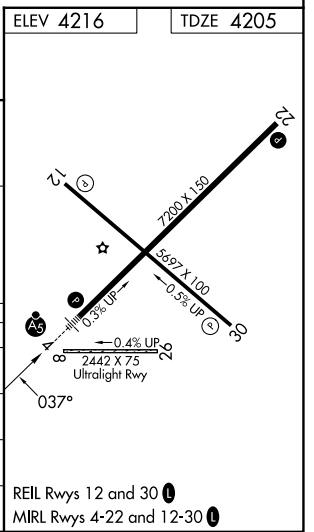

WAAS CH 97300 W04A	APP CRS 037°	Rwy Ldg TDZE Apt Elev	7200 4205 4216
--	------------------------	-----------------------------	---

RNAV (GPS) RWY 4

CLOVIS RGNL (CVN)

RNP APCH - GPS.		MALSR	MISSED APPROACH: Climb to 6000 direct RIMKE and hold.
<p>⚠ For uncompensated Baro-VNAV systems, LNAV/VNAV NA below -23°C or above 49°C. For inop ALS, increase LNAV/VNAV all Cats visibility to 3/4 SM. Circling NA to Rwy 8 and 26.</p>			
AWOS-3PT 135.375	CANNON APP CON 118.425 352.1	UNICOM 122.8 (CTAF) 0	

Procedure NA for arrivals at KEYBYO on V280 southwest bound.

CATEGORY	A	B	C	D
LPV DA		4405-1/2	200 (200-1/2)	
LNAV/VNAV DA		4455-1/2	250 (300-1/2)	
LNAV MDA	4640-1/2	435 (500-1/2)	4640-3/4	435 (500-3/4)
CIRCLING	4680-1	464 (500-1)	4700-1 1/2 484 (500-1 1/2)	4820-2 604 (700-2)