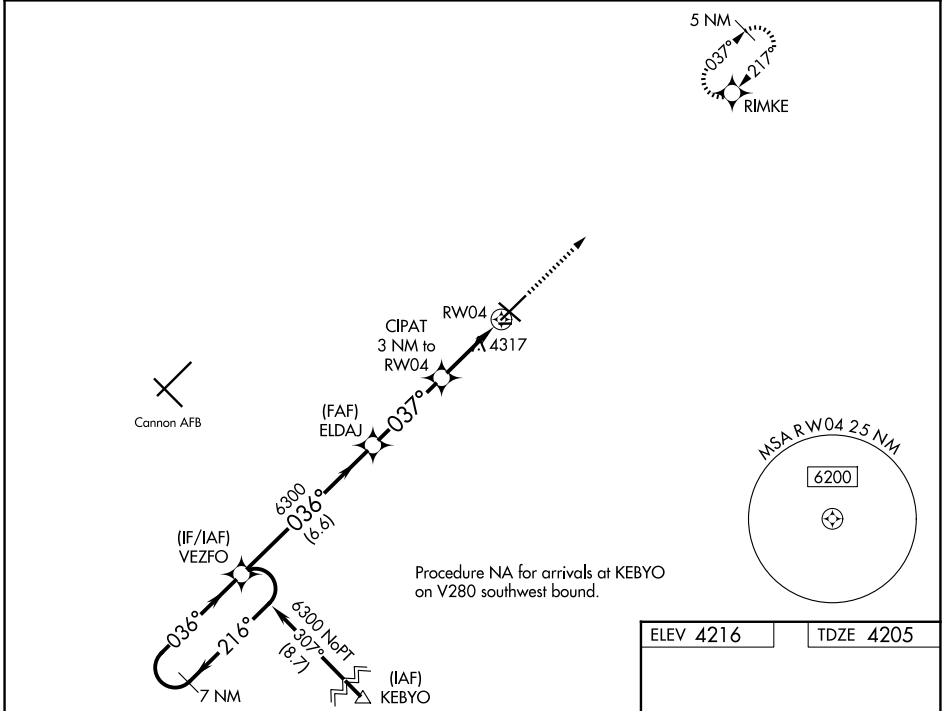

WAAS CH 97300 W04A	APP CRS 037°	Rwy Ldg TDZE Apt Elev	7200 4205 4216
--	------------------------	-----------------------------	---

RNAV (GPS) RWY 4

CLOVIS RGNL (CVN)

RNP APCH - GPS.		MALSR	MISSED APPROACH: Climb to 6000 direct RIMKE and hold.
<p>⚠ For uncompensated Baro-VNAV systems, LNAV/VNAV NA below -23°C or above 49°C. For inop ALS, increase LNAV/VNAV all Cats visibility to 3/4 SM. Circling NA to Rwy 8 and 26.</p>			
AWOS-3PT 135.375	CANNON APP CON 118.425 352.1	UNICOM 122.8 (CTAF) 0	

Procedure NA for arrivals at KEYBYO on V280 southwest bound.

CATEGORY	A	B	C	D
LPV DA		4405-1/2	200 (200-1/2)	
LNAV/VNAV DA		4455-1/2	250 (300-1/2)	
LNAV MDA	4640-1/2	435 (500-1/2)	4640-3/4	435 (500-3/4)
CIRCLING	4680-1	464 (500-1)	4700-1 1/2 484 (500-1 1/2)	4820-2 604 (700-2)

SW-1, 11 JUN 2026 to 09 JUL 2026

SW-1, 11 JUN 2026 to 09 JUL 2026