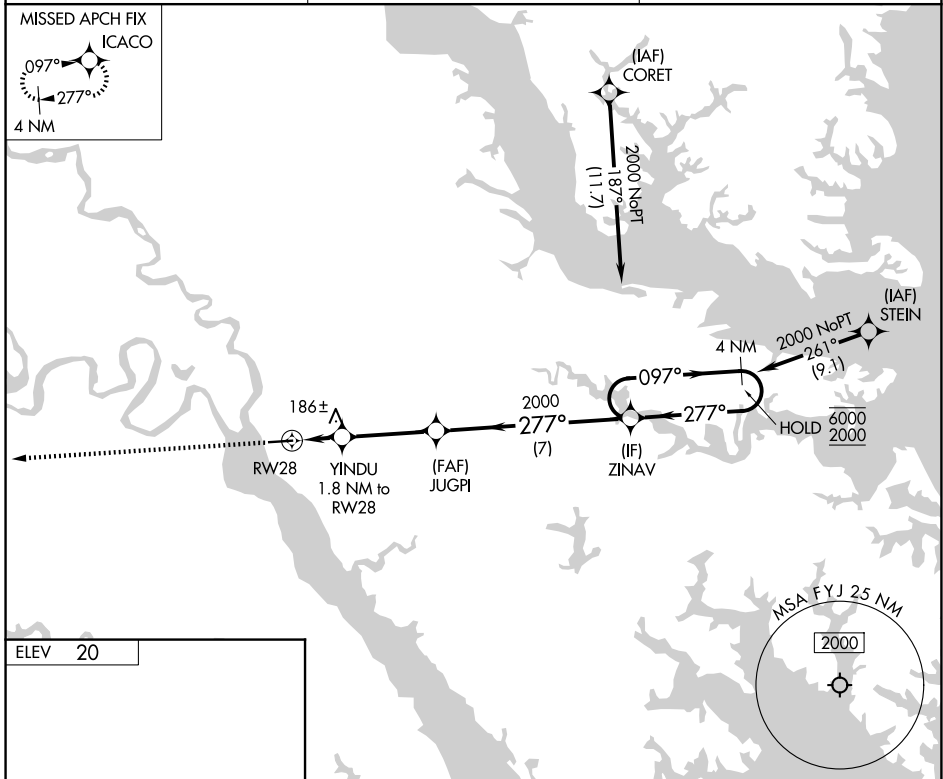

APP CRS 277°	Rwy Ldg TDZE Apt Elev	N/A N/A 20
------------------------	-----------------------------	-------------------------

RNAV (GPS)-B

MIDDLE PENINSULA RGNL (F'YJ)

RNP APCH.		MISSED APPROACH: Climb to 2000 direct ICACO and hold.
AWOS-3 132.825	POTOMAC APP CON 126.4 282.375	UNICOM 123.0 (CTAF) ①

CATEGORY	A	B	C	D
CIRCLING	480-1 460 (500-1)	620-1 600 (600-1)	NA	

NE-3, 11 JUN 2026 to 09 JUL 2026

NE-3, 11 JUN 2026 to 09 JUL 2026