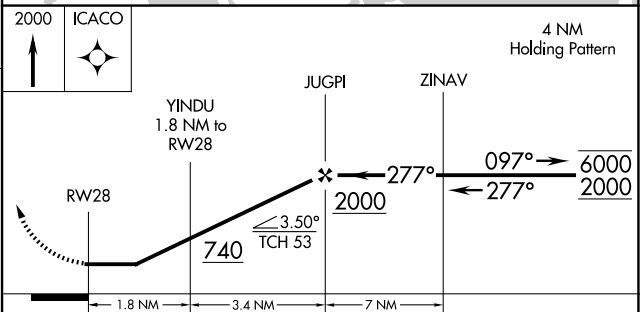

APP CRS 277°	Rwy Ldg TDZE Apt Elev	N/A N/A 20
------------------------	-----------------------------	-------------------------

RNAV (GPS)-B

MIDDLE PENINSULA RGNL (F'YJ)

RNP APCH.		MISSED APPROACH: Climb to 2000 direct ICACO and hold.
AWOS-3 132.825	POTOMAC APP CON 126.4 282.375	UNICOM 123.0 (CTAF) ①

CATEGORY	A	B	C	D
CIRCLING	480-1 460 (500-1)	620-1 600 (600-1)	NA	

NE-3, 11 JUN 2026 to 09 JUL 2026

NE-3, 11 JUN 2026 to 09 JUL 2026