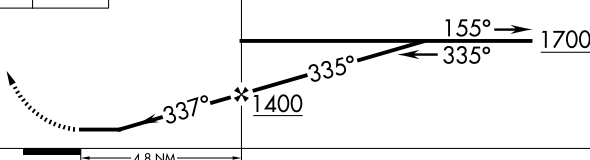

⚠ When local altimeter setting not received, use Newport News altimeter setting and increase all MDA 80 feet.

MISSED APPROACH: Climbing right turn to 1700 direct HCM VORTAC and hold.

AWOS-3
132.825

POTOMAC APP CON
126.4 282.375

UNICOM
123.0 (CTAF) 0

HCM

HCM VORTAC

One Minute Holding Pattern

ELEV 20

MIRL Rwy 10-28
REIL Rws 10 and 28

CATEGORY	A	B	C	D
CIRCLING	480-1 460 (500-1)	620-1 600 (600-1)	NA	

FAF to MAP 4.8 NM					
Knots	60	90	120	150	180
Min:Sec	4:48	3:12	2:24	1:55	1:36