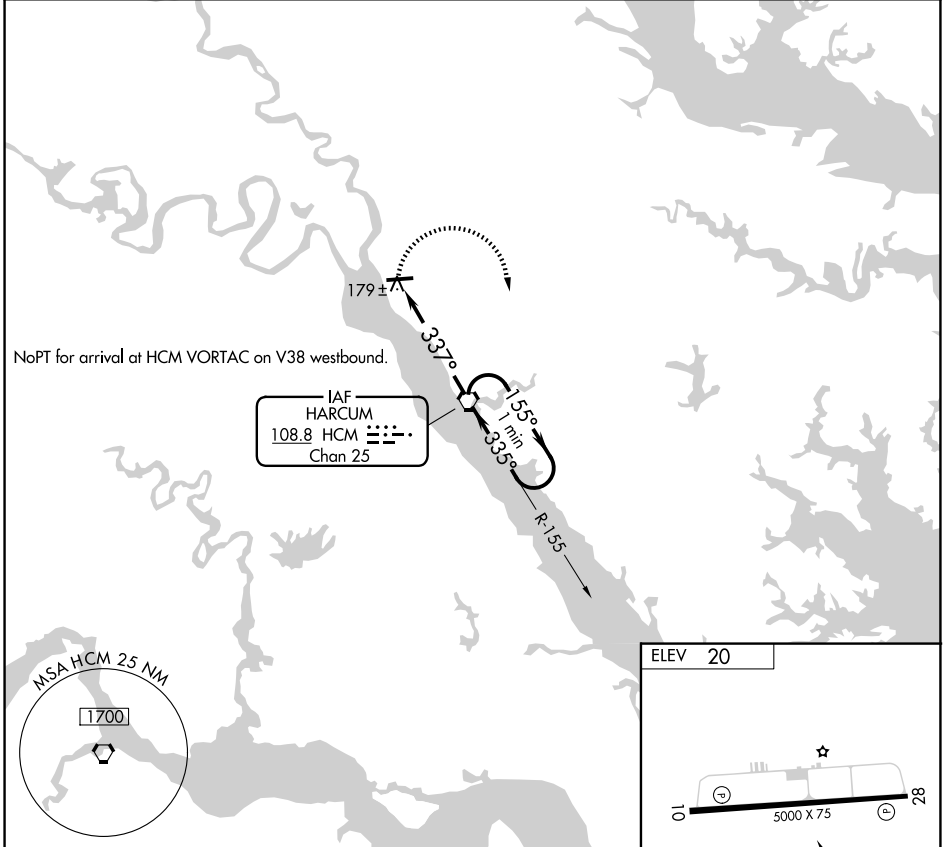

VORTAC HCM 108.8 Chan 25	APP CRS 337°	Rwy Ldg TDZE Apt Elev	N/A N/A 20
--	------------------------	-----------------------------	---------------------------------------

VOR-A

MIDDLE PENINSULA RGNL (F'YJ)

⚠ When local altimeter setting not received, use Newport News altimeter setting and increase all MDA 80 feet.

MISSED APPROACH: Climbing right turn to 1700 direct HCM VORTAC and hold.

AWOS-3
132.825

POTOMAC APP CON
126.4 282.375

UNICOM
123.0 (CTAF) 0

HCM

HCM VORTAC

One Minute Holding Pattern

ELEV 20

MIRL Rwy 10-28
REIL Rws 10 and 28

CATEGORY	A	B	C	D
CIRCLING	480-1 460 (500-1)	620-1 600 (600-1)	NA	

FAF to MAP 4.8 NM					
Knots	60	90	120	150	180
Min:Sec	4:48	3:12	2:24	1:55	1:36

NE-3, 11 JUN 2026 to 09 JUL 2026

NE-3, 11 JUN 2026 to 09 JUL 2026