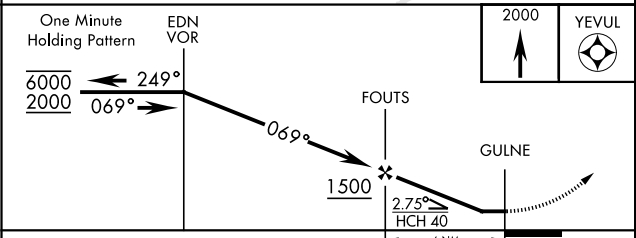

CATEGORY	COPTER		
LNAV MDA	840-1	546	(600-1)
CAIRNS AAF ALTIMETER SETTING MINIMUMS			
LNAV MDA	860-1	566	(600-1)

COPTER RNAV (GPS) 069°