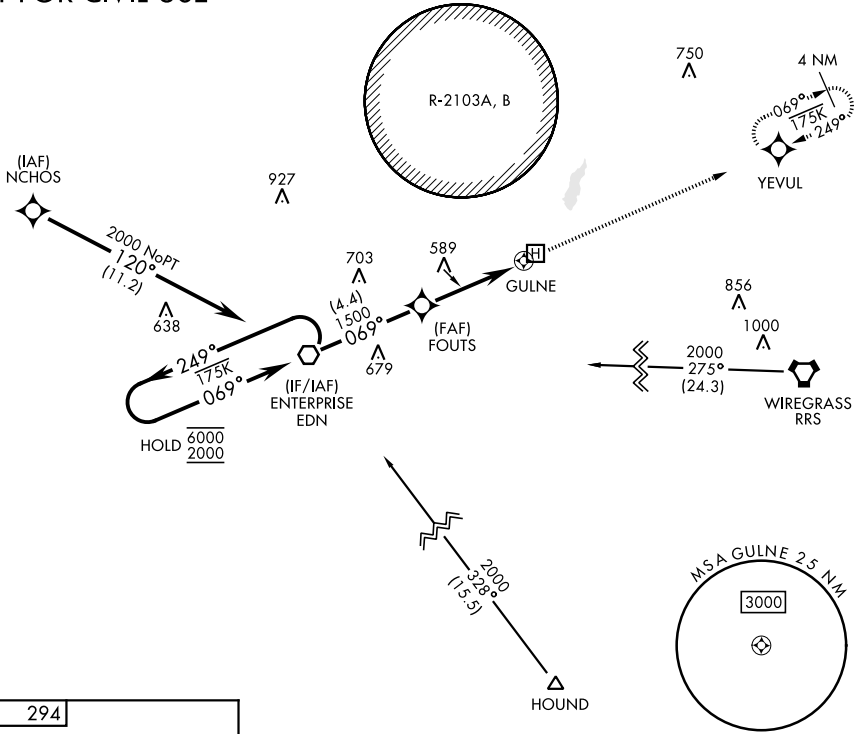

# COPTER RNAV (GPS) 069°

LOWE AHP (FORT RUCKER) (KLOR)

[USA]

APCH CRS <b>069°</b>	Rwy Idg TDZE Arprt Elev	N/A N/A 294
-------------------------	-------------------------------	-------------------

RNP APCH - GPS  
 ▼ When local altimeter setting not received, use Cairns AAF altimeter setting.  
 Visibility reduction by helicopters NA. Limit all segments to 90 KIAS.

MISSED APPROACH: Climb to 2000 direct YEVUL and hold.

ATIS <b>361.1</b>	CAIRNS APP CON <b>133.45 239.275</b>	LOWE TOWER ★ <b>141.3 289.15</b>	GND CON <b>357.15</b>
----------------------	---	-------------------------------------	--------------------------

**NOT FOR CIVIL USE**

SE-4, 11 JUN 2026 to 09 JUL 2026

SE-4, 11 JUN 2026 to 09 JUL 2026

CATEGORY	COPTER		
LNAV MDA	840-1	546	(600-1)
CAIRNS AAF ALTIMETER SETTING MINIMUMS			
LNAV MDA	860-1	566	(600-1)

# COPTER RNAV (GPS) 069°