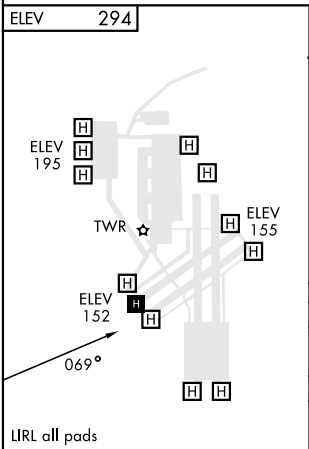

CATEGORY	COPTER		
LNAV MDA	840-1	546	(600-1)
CAIRNS AAF ALTIMETER SETTING MINIMUMS			
LNAV MDA	860-1	566	(600-1)

COPTER RNAV (GPS) 069°