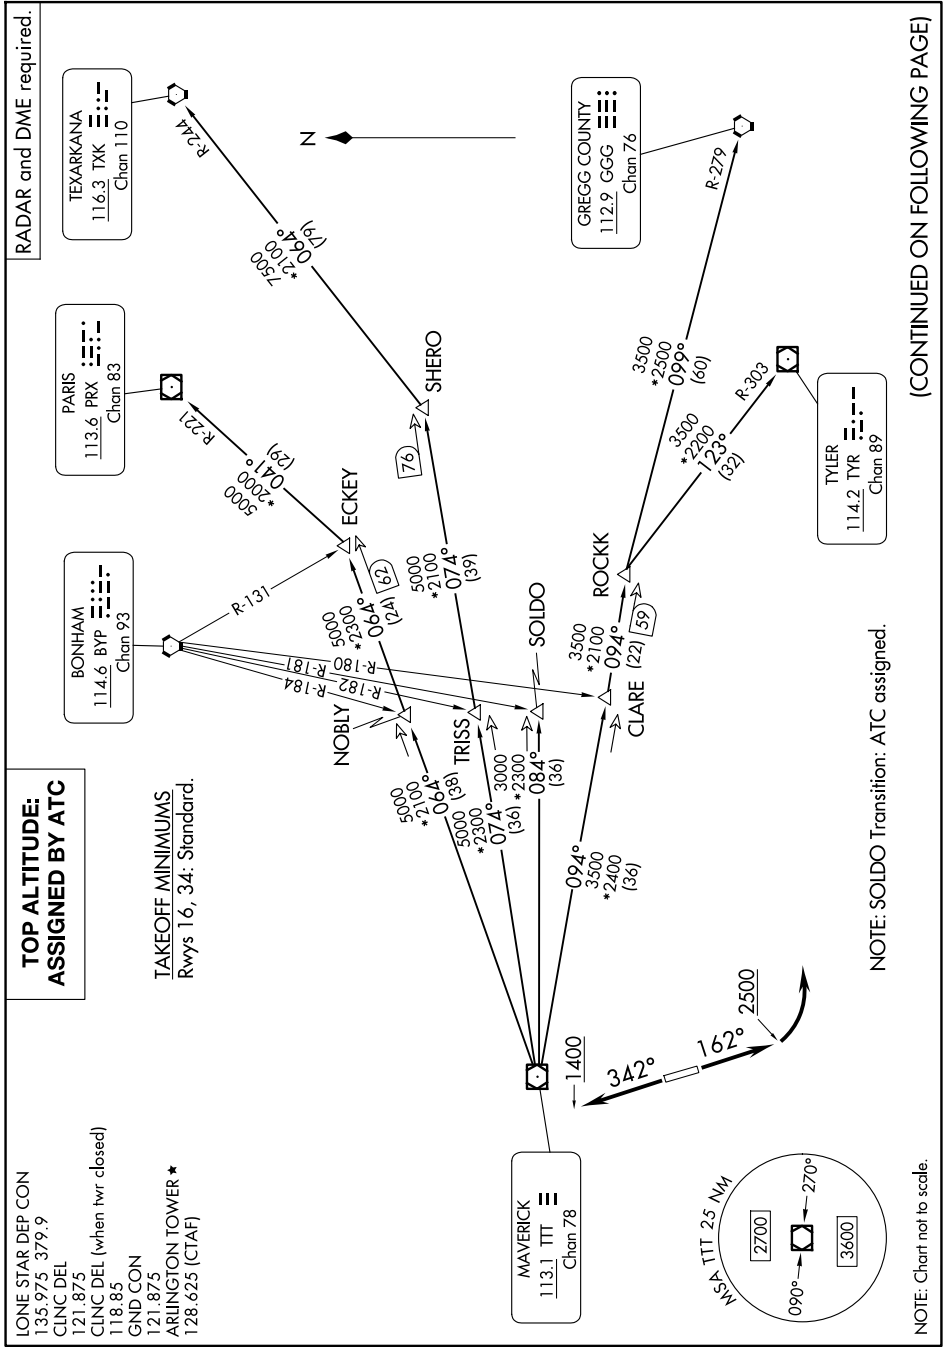

# GARLAND SIX DEPARTURE

ARLINGTON, TEXAS

SC-2, 11 JUN 2026 to 09 JUL 2026

(CONTINUED ON FOLLOWING PAGE)

SC-2, 11 JUN 2026 to 09 JUL 2026

# GARLAND SIX DEPARTURE

17APR25

ARLINGTON, TEXAS  
ARLINGTON MUNI (GKY)