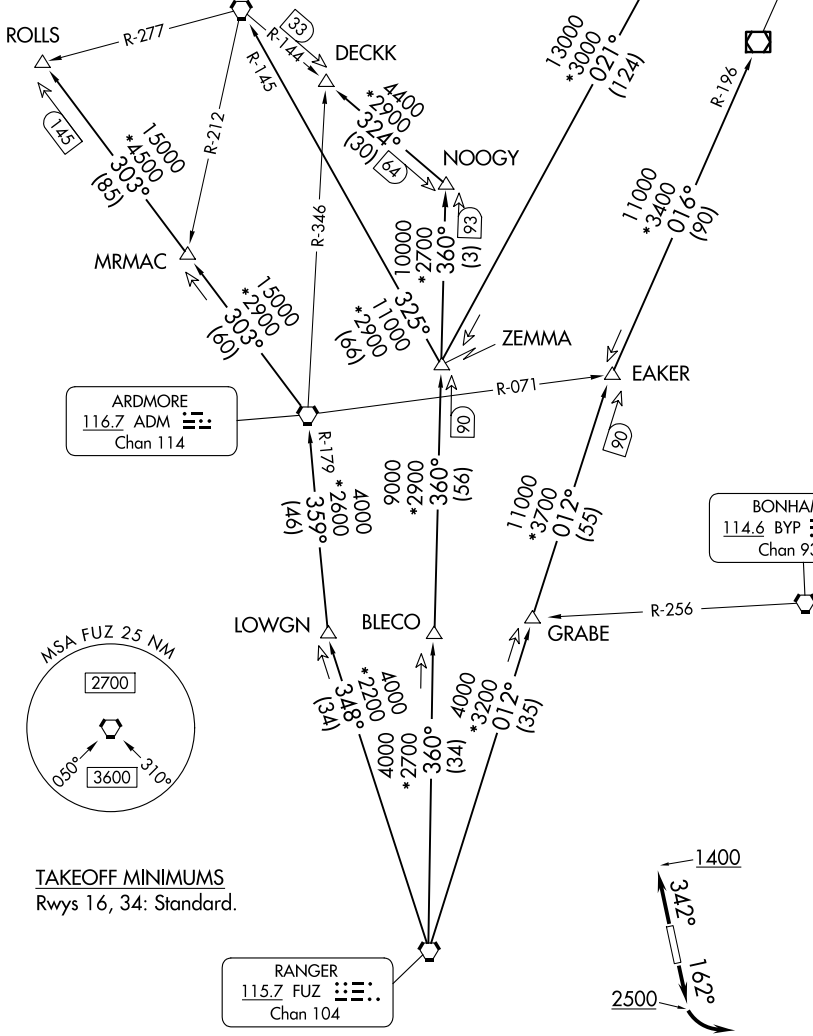

# TEXOMA FIVE DEPARTURE

LONE STAR DEP CON  
 135.975 379.9  
 CLNC DEL  
 121.875  
 CLNC DEL (When twr closed)  
 118.85  
 GND CON  
 121.875  
 ARLINGTON TOWER ★  
 128.625 (CTAF)

**TOP ALTITUDE:  
 ASSIGNED BY ATC**

TULSA  
 114.4 TUL  
 Chan 91

RADAR and DME required.

WILL ROGERS  
 114.1 IRW  
 Chan 88

OKMULGEE  
 114.9 OKM  
 Chan 96

ARDMORE  
 116.7 ADM  
 Chan 114

BONHAM  
 114.6 BYP  
 Chan 93

RANGER  
 115.7 FUZ  
 Chan 104

SC-2, 11 JUN 2026 to 09 JUL 2026

SC-2, 11 JUN 2026 to 09 JUL 2026

NOTE: Chart not to scale

(CONTINUED ON FOLLOWING PAGE)

# TEXOMA FIVE DEPARTURE