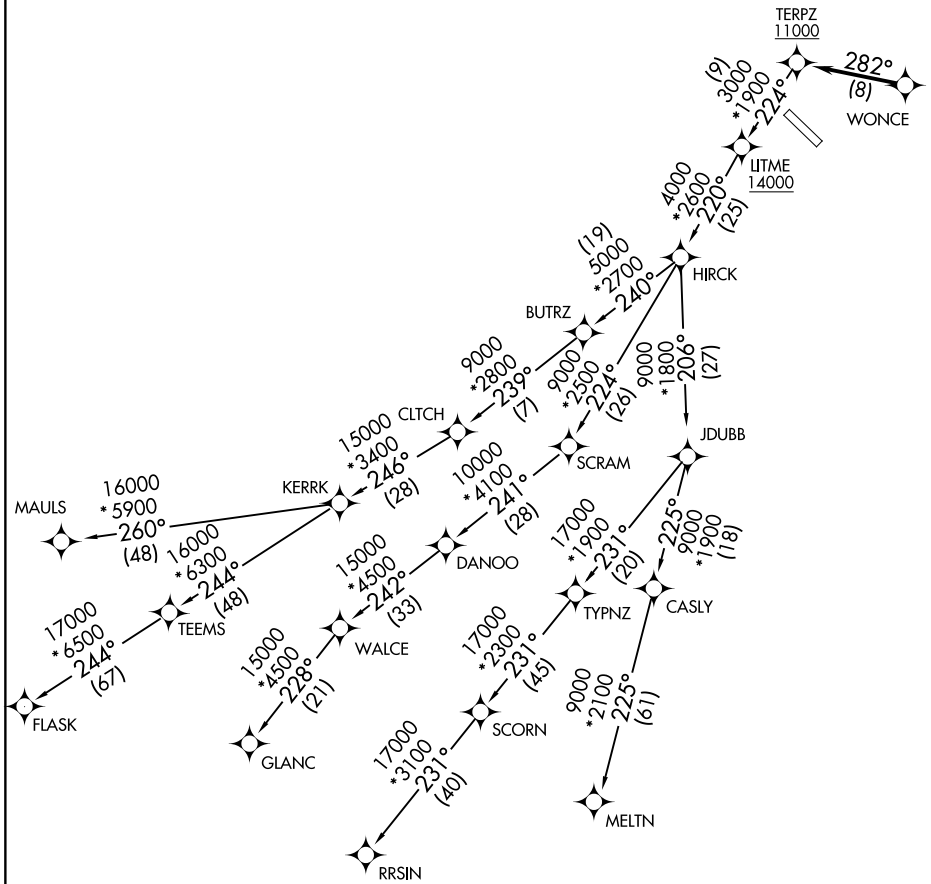

(TERPZ8.TERPZ) 24193

AL-5212 (FAA)

MONTGOMERY COUNTY AIRPARK (GAI)

TERPZ EIGHT DEPARTURE (RNAV)

GAITHERSBURG, MARYLAND

POTOMAC DEP CON
128.7 307.9
AWOS-3PT
128.275
CLNC DEL
121.6
UNICOM
123.075 (CTAF)

RNAV 1 - DME/DME/IRU or GPS.

RADAR required.

**TOP ALTITUDE:
17000**

NOTE: Jet aircraft only.

TAKEOFF MINIMUMS:
Rwy 14, 32: Standard.

NOTE: Chart not to scale.

TERPZ EIGHT DEPARTURE (RNAV)

GAITHERSBURG, MARYLAND

(TERPZ8.TERPZ) 11JUL24

MONTGOMERY COUNTY AIRPARK (GAI)

NE-3, 11 JUN 2026 to 09 JUL 2026

NE-3, 11 JUN 2026 to 09 JUL 2026