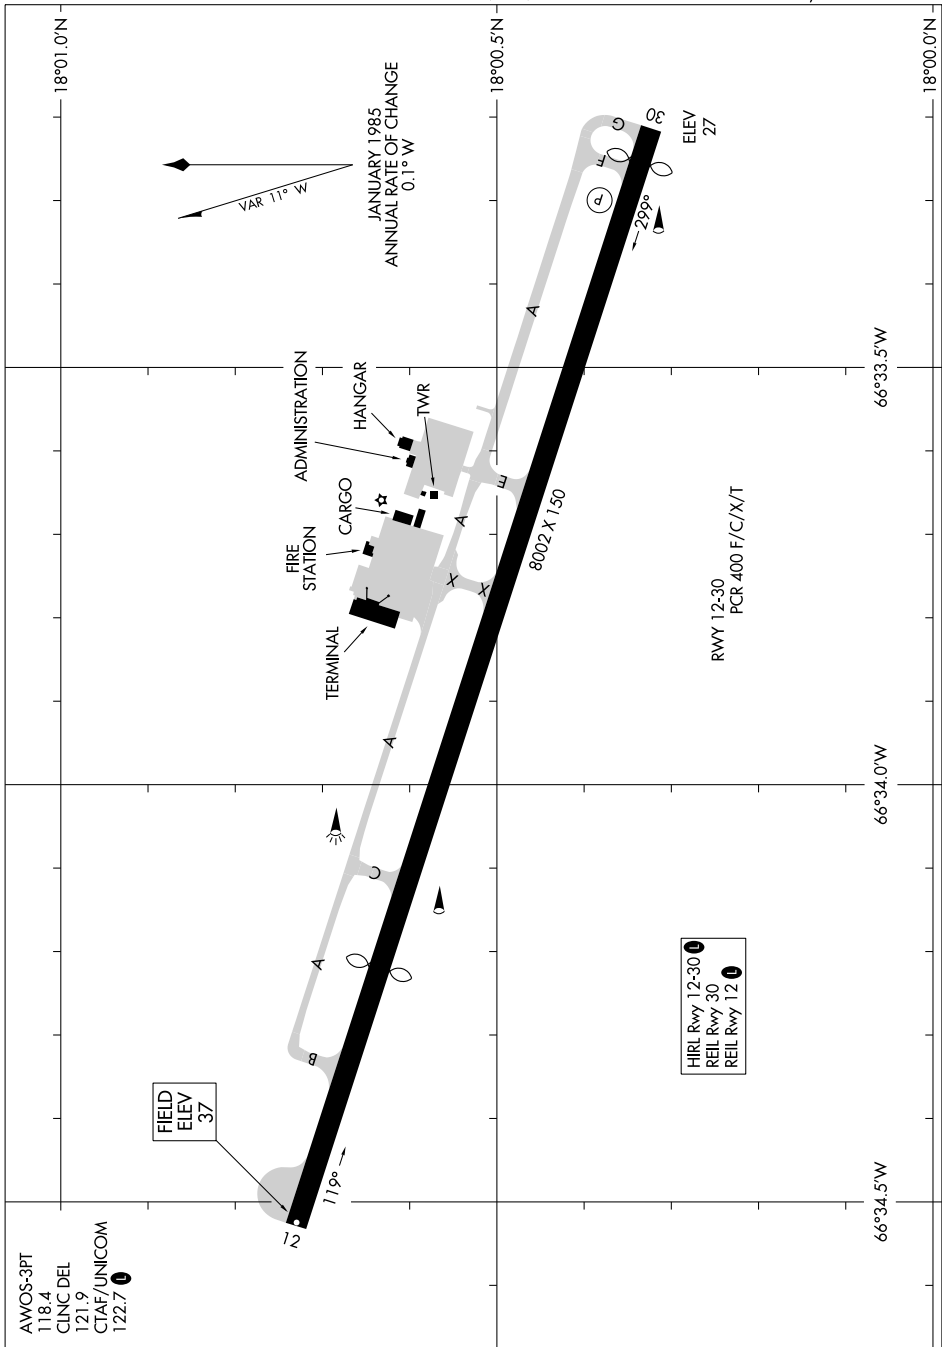

AIRPORT DIAGRAM

AL-5248 (FAA)

MERCEDITA (PSE) (TJPS)
PONCE, PUERTO RICO

SE-3, 11 JUN 2026 to 09 JUL 2026

SE-3, 11 JUN 2026 to 09 JUL 2026

AIRPORT DIAGRAM

PONCE, PUERTO RICO
MERCEDITA (PSE) (TJPS)