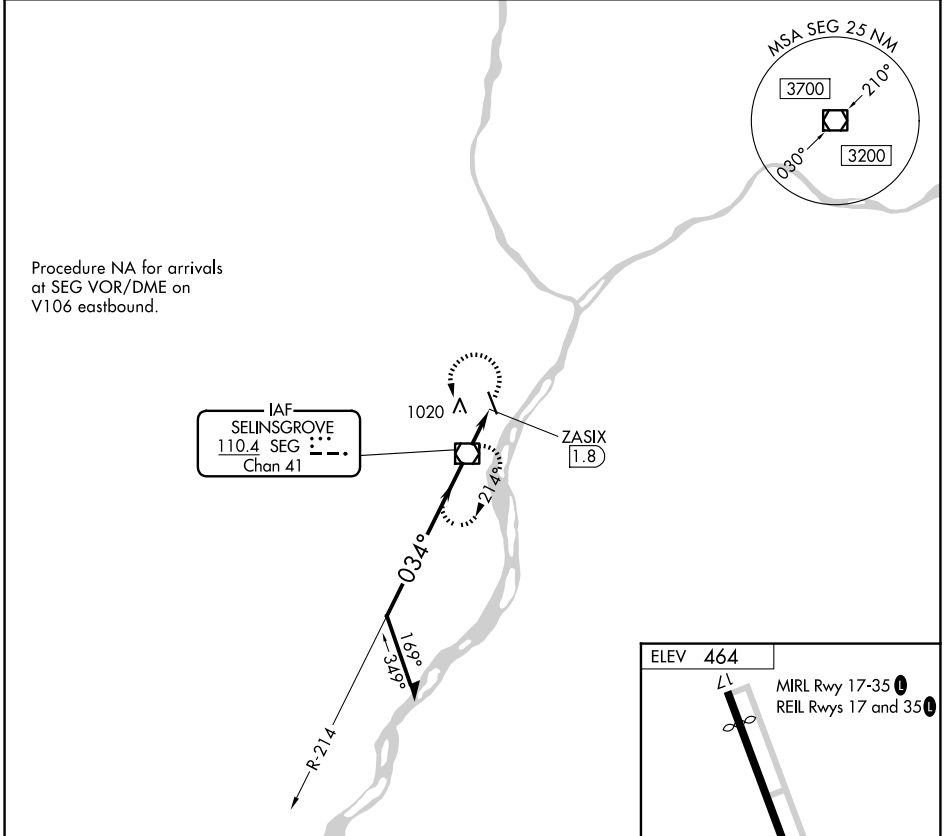

VOR/DME SEG 110.4 Chan 41	APP CRS 034°	Rwy Ldg TDZE Apt Elev N/A N/A 464
---	------------------------	---

VOR-A
PENN VALLEY (SEG)

<p>⚠ Circling to Rwy 17 NA at night. When Circling to Rwy 35 at night, operational VGSI required, remain on or above VGSI glidepath until threshold.</p> <p>❄ -13°C</p>	<p>MISSED APPROACH: Climbing left turn to 3400 direct SEG VOR/DME and hold, continue climb-in-hold to 3400.</p>
---	---

ASOS 123.975	HARRISBURG APP CON 118.25 269.45	UNICOM 122.7 (CTAF) 0
------------------------	--	---------------------------------

CATEGORY	A	B	C	D
CIRCLING	1400-1¼	936 (1000-1¼)	NA	

NE-4, 11 JUN 2026 to 09 JUL 2026

NE-4, 11 JUN 2026 to 09 JUL 2026