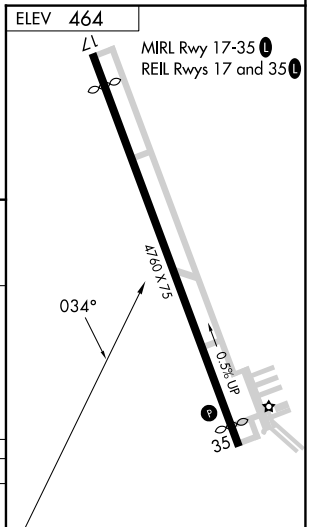

VOR/DME SEG 110.4 Chan 41	APP CRS 034°	Rwy Ldg TDZE Apt Elev N/A N/A 464

VOR-A
PENN VALLEY (SEG)

⚠ Circling to Rwy 17 NA at night. When Circling to Rwy 35 at night, operational VGSI required, remain on or above VGSI glidepath until threshold. ❄ -13°C	MISSED APPROACH: Climbing left turn to 3400 direct SEG VOR/DME and hold, continue climb-in-hold to 3400.

ASOS 123.975	HARRISBURG APP CON 118.25 269.45	UNICOM 122.7 (CTAF) 0

CATEGORY	A	B	C	D
CIRCLING	1400-1¼	936 (1000-1¼)	NA	

NE-4, 11 JUN 2026 to 09 JUL 2026

NE-4, 11 JUN 2026 to 09 JUL 2026