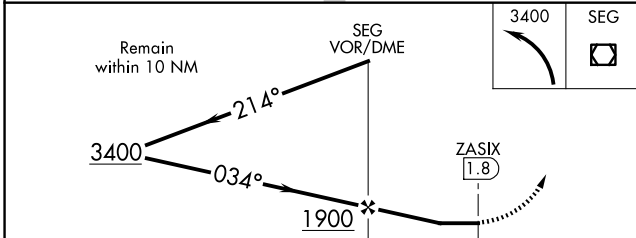

VOR/DME SEG 110.4 Chan 41	APP CRS 034°	Rwy Ldg TDZE Apt Elev N/A N/A 464

VOR-A
PENN VALLEY (SEG)

⚠ Circling to Rwy 17 NA at night. When Circling to Rwy 35 at night, operational VGSI required, remain on or above VGSI glidepath until threshold. ❄ -13°C	MISSED APPROACH: Climbing left turn to 3400 direct SEG VOR/DME and hold, continue climb-in-hold to 3400.

ASOS 123.975	HARRISBURG APP CON 118.25 269.45	UNICOM 122.7 (CTAF) 0

CATEGORY	A	B	C	D
CIRCLING	1400-1¼	936 (1000-1¼)	NA	

NE-4, 11 JUN 2026 to 09 JUL 2026

NE-4, 11 JUN 2026 to 09 JUL 2026