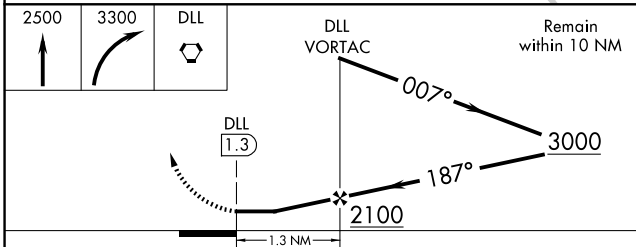

VORTAC DLL 117.0 Chan 117	APP CRS 187°	Rwy Ldg TDZE Apt Elev	N/A N/A 979
---	------------------------	-----------------------------	--

VOR-A

BARABOO/WISCONSIN DELLS RGNL (DLL)

⚠ Circling NA to Rwy 14 and 32.

MISSED APPROACH: Climb to 2500 then climbing right turn to 3300 direct DLL VORTAC and hold, continue climb-in-hold to 3300.

AWOS-3 118.325	MADISON APP CON ★ 135.45 343.7	UNICOM 123.05(CTAF)
--------------------------	--	-------------------------------

CATEGORY	A	B	C	D	FAF to MAP 1.3 NM					
CIRCLING	1520-1	541 (600-1)	1580-1¾ 601 (700-1¾)	NA	Knots	60	90	120	150	180
					Min:Sec	1:18	0:52	0:39	0:31	0:26

EC-3, 11 JUN 2026 to 09 JUL 2026

EC-3, 11 JUN 2026 to 09 JUL 2026