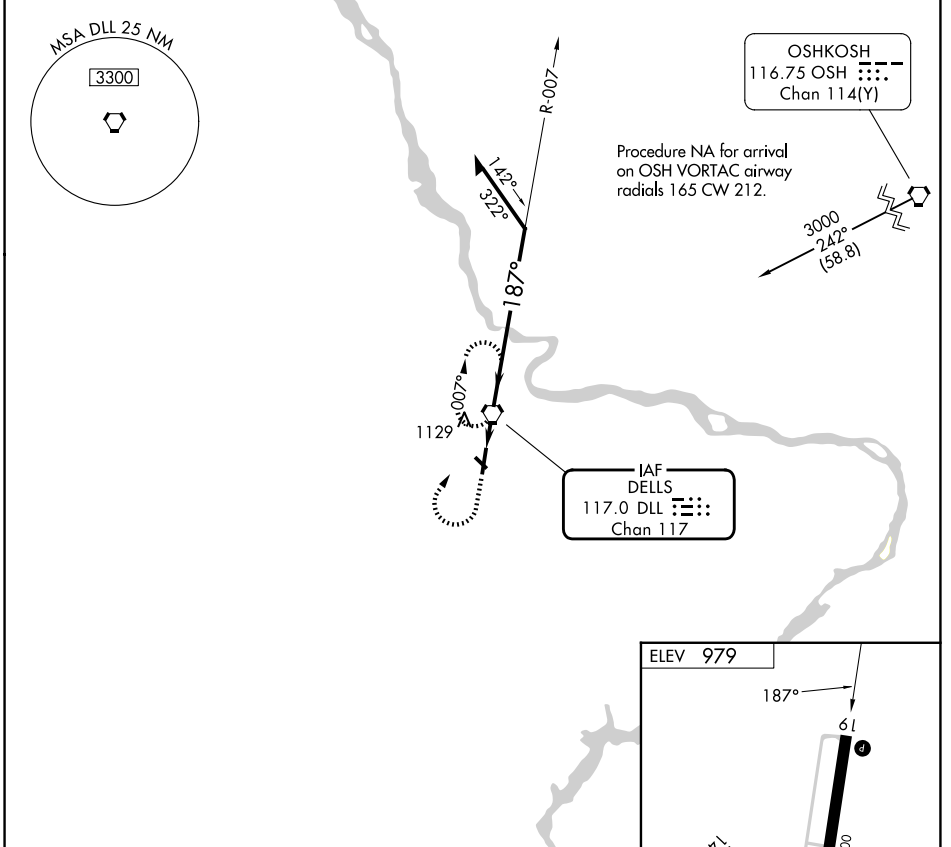

VORTAC DLL 117.0 Chan 117	APP CRS 187°	Rwy Ldg TDZE Apt Elev	N/A N/A 979
---	------------------------	-----------------------------	--

VOR-A

BARABOO/WISCONSIN DELLS RGNL (DLL)

⚠ Circling NA to Rwy 14 and 32.

MISSED APPROACH: Climb to 2500 then climbing right turn to 3300 direct DLL VORTAC and hold, continue climb-in-hold to 3300.

AWOS-3 118.325	MADISON APP CON ★ 135.45 343.7	UNICOM 123.05(CTAF)
--------------------------	--	-------------------------------

CATEGORY	A	B	C	D	FAF to MAP 1.3 NM					
CIRCLING	1520-1	541 (600-1)	1580-1¾ 601 (700-1¾)	NA	Knots	60	90	120	150	180
					Min:Sec	1:18	0:52	0:39	0:31	0:26

EC-3, 11 JUN 2026 to 09 JUL 2026

EC-3, 11 JUN 2026 to 09 JUL 2026