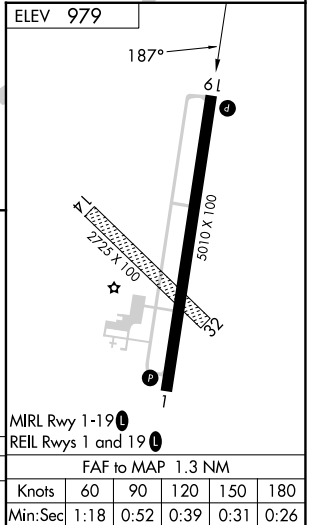

VORTAC DLL 117.0 Chan 117	APP CRS 187°	Rwy Ldg TDZE Apt Elev	N/A N/A 979
---	------------------------	-----------------------------	--

VOR-A

BARABOO/WISCONSIN DELLS RGNL (DLL)

⚠ Circling NA to Rwy 14 and 32.

MISSED APPROACH: Climb to 2500 then climbing right turn to 3300 direct DLL VORTAC and hold, continue climb-in-hold to 3300.

AWOS-3 118.325	MADISON APP CON ★ 135.45 343.7	UNICOM 123.05(CTAF)
--------------------------	--	-------------------------------

CATEGORY	A	B	C	D	FAF to MAP 1.3 NM					
CIRCLING	1520-1	541 (600-1)	1580-1¾ 601 (700-1¾)	NA	Knots	60	90	120	150	180
					Min:Sec	1:18	0:52	0:39	0:31	0:26

EC-3, 11 JUN 2026 to 09 JUL 2026

EC-3, 11 JUN 2026 to 09 JUL 2026