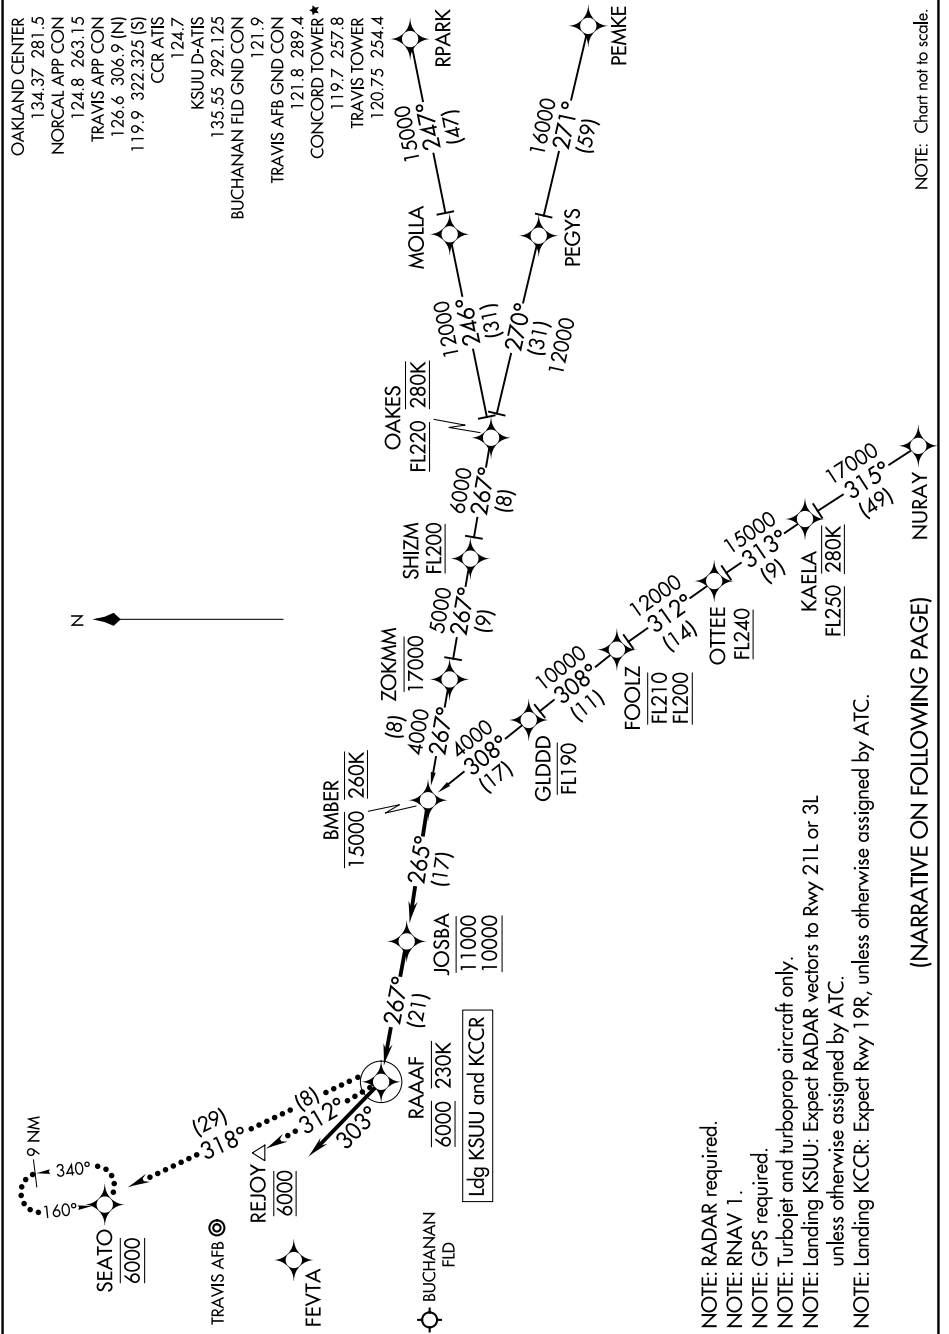

BMBER ONE ARRIVAL (RNAV)

AL-5320 (FAA)

CONCORD, CALIFORNIA

SW-2, 11 JUN 2026 to 09 JUL 2026

BMBER ONE ARRIVAL (RNAV)

CONCORD, CALIFORNIA