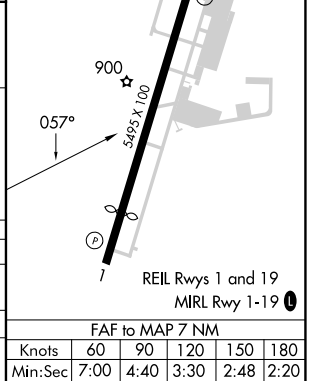

SC-3, 11 JUN 2026 to 09 JUL 2026

SC-3, 11 JUN 2026 to 09 JUL 2026