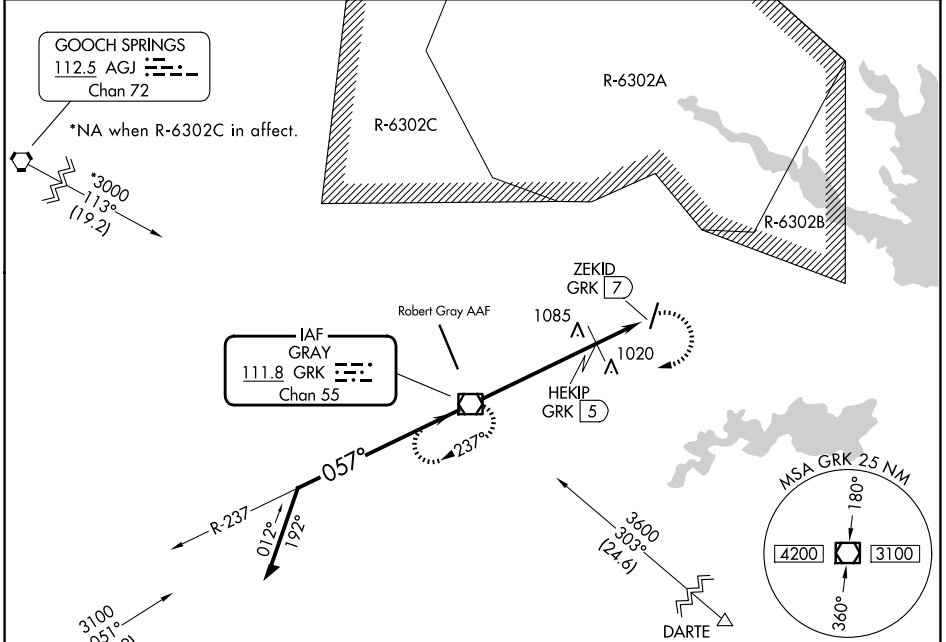

VOR/DME GRK 111.8 Chan 55	APP CRS 057°	Rwy Ldg TDZE Apt Elev N/A N/A 848
---	------------------------	--

VOR-A
SKYLARK FLD (IL,E)

NA Circling Rwy 19 NA at night.
When local altimeter setting not received, use Robert Gray AAF altimeter setting and increase all MDA 60 feet.

MISSED APPROACH: Climbing right turn to 3000 direct GRK VOR/DME and hold.

AWOS-3PT 128.575	GRAY APP CON 120.075 323.15	CLNC DEL 121.7	UNICOM 122.7 (CTAF) D
----------------------------	---------------------------------------	--------------------------	--

Remain within 10 NM

GRK VOR/DME

3000 GRK

2000

#1680 when using Robert Gray AAF altimeter setting.

#1620

5 NM

2 NM

SC-3, 11 JUN 2026 to 09 JUL 2026