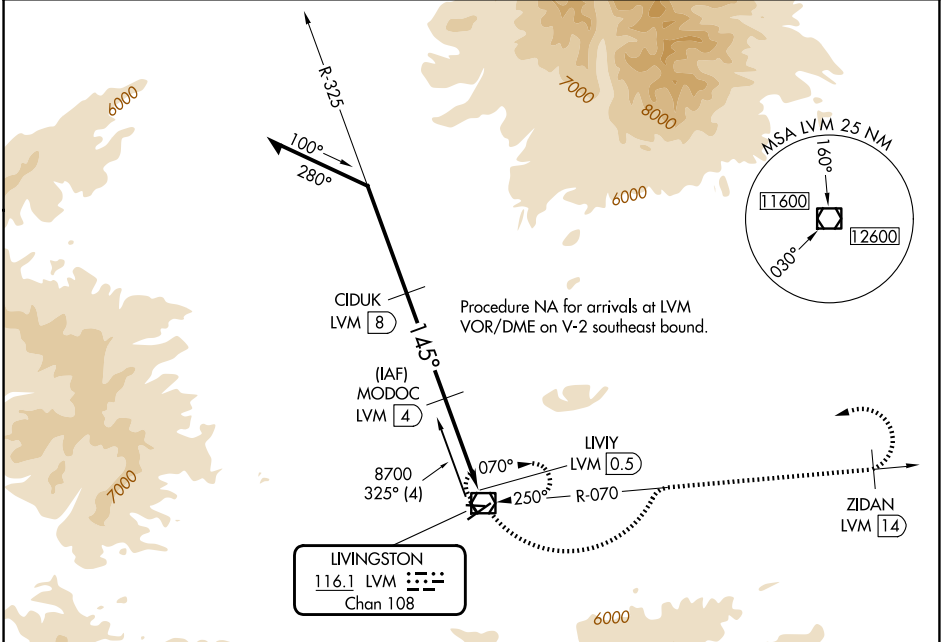

VOR/DME LVM 116.1 Chan 108	APP CRS 145°	Rwy Ldg TDZE Apt Elev 4659	N/A N/A
--	------------------------	--------------------------------------	--------------------------

VOR/DME-B
MISSION FLD (LVM)

⚠ Circling NA for Cats C southeast of Rwy 4-22.
⚠ Circling NA to Rwy 8-26 and 13-31.

MISSED APPROACH: Climbing left turn to 9900 via LVM VOR/DME R-070 to ZIDAN/14 DME and left turn direct LVM VOR/DME and hold.

ASOS 135.275	BIG SKY APP CON ★ 119.55 235.775	UNICOM 123.0 (CTAF) 📞
------------------------	--	--

Remain within 12 NM	MODOC LVM 4	9900 LVM R-070	ZIDAN LVM 14	LVM
8700	7400	6300	10000	
4 NM		3.5 NM		

CATEGORY	A	B	C	D
CIRCLING	5540-1¼	881 (900-1¼)	5540-2¾ 881 (900-2¾)	NA

ELEV 4659	145°
REIL Rwy 22	MIRL Rwy 4-22 📞

NW-1, 11 JUN 2026 to 09 JUL 2026

NW-1, 11 JUN 2026 to 09 JUL 2026