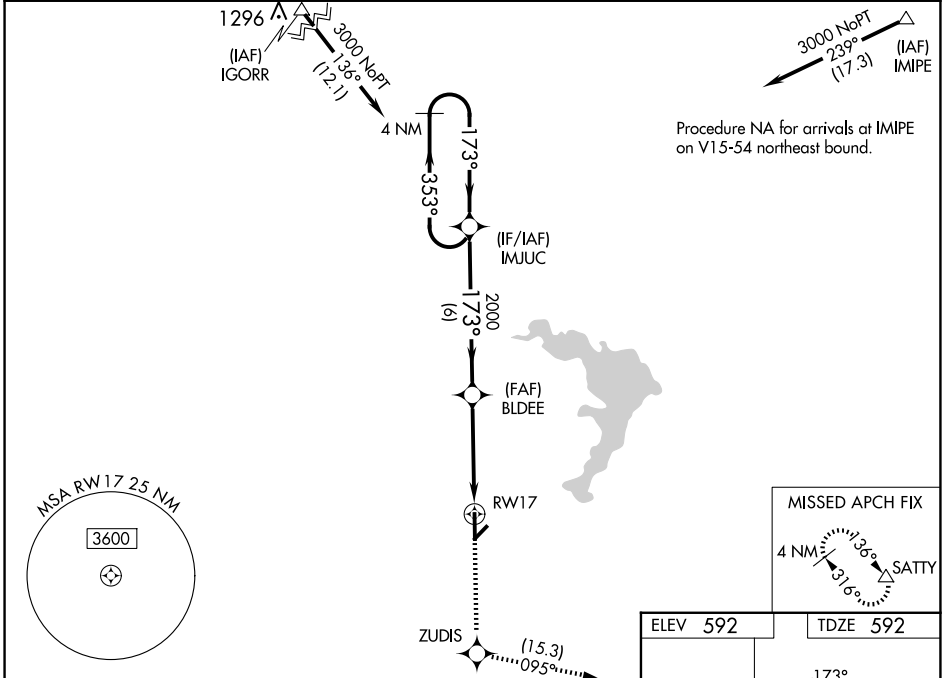

WAAS CH 63230 W17A	APP CRS 173°	Rwy Ldg TDZE Apt Elev	5501 592 592
--	------------------------	-----------------------------	---

RNAV (GPS) RWY 17

MC GREGOR EXEC (PWG)

RNP APCH - GPS.

ASR Baro-VNAV NA when using Waco Rgnl altimeter setting. For uncompensated Baro-VNAV systems, LNAV/VNAV NA below -20°C or above 54°C. When local altimeter setting not received, use Waco Rgnl altimeter setting and increase LPV DA to 873 feet and all visibilities 1/8 SM; increase LNAV/VNAV DA to 873 feet and all visibilities 1/8 SM; increase all MDAs 40 feet and Circling visibility Cat C 1/2 SM.

MISSED APPROACH:
Climb to 2500 direct ZUDIS and on track 095° to SATTY and hold.

AWOS-3PT 135,525	WACO APP CON* 127.65 352.0	UNICOM 123.05 (CTAF) 0
----------------------------	--------------------------------------	----------------------------------

CATEGORY	A	B	C	D
LPV DA	842-3/4	250 (300-3/4)		NA
LNAV/VNAV DA	842-3/4	250 (300-3/4)		NA
LNAV MDA	1040-1	448 (500-1)	1040-1 3/8 448 (500-1 3/8)	NA
CIRCLING	1040-1 448 (500-1)	1060-1 468 (500-1)	1300-2 708 (800-2)	NA

SC-3, 11 JUN 2026 to 09 JUL 2026

SC-3, 11 JUN 2026 to 09 JUL 2026