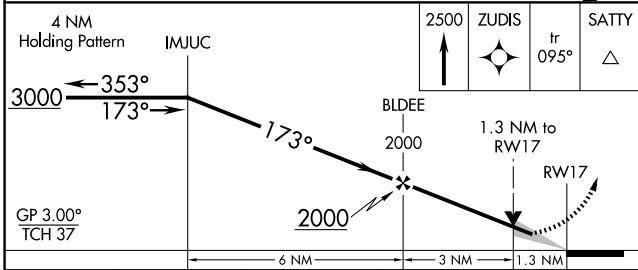

WAAS CH 63230 W17A	APP CRS 173°	Rwy Ldg TDZE Apt Elev	5501 592 592
--	------------------------	-----------------------------	---

RNAV (GPS) RWY 17

MC GREGOR EXEC (PWG)

RNP APCH - GPS.

ASR Baro-VNAV NA when using Waco Rgnl altimeter setting. For uncompensated Baro-VNAV systems, LNAV/VNAV NA below -20°C or above 54°C. When local altimeter setting not received, use Waco Rgnl altimeter setting and increase LPV DA to 873 feet and all visibilities 1/8 SM; increase LNAV/VNAV DA to 873 feet and all visibilities 1/8 SM; increase all MDAs 40 feet and Circling visibility Cat C 1/2 SM.

MISSED APPROACH:
Climb to 2500 direct ZUDIS and on track 095° to SATTY and hold.

AWOS-3PT 135,525	WACO APP CON* 127.65 352.0	UNICOM 123.05 (CTAF) 0
----------------------------	--------------------------------------	----------------------------------