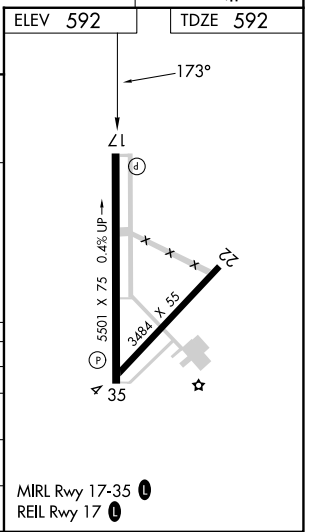

WAAS CH 63230 W17A	APP CRS 173°	Rwy Ldg TDZE Apt Elev	5501 592 592
--	------------------------	-----------------------------	---

RNAV (GPS) RWY 17

MC GREGOR EXEC (PWG)

RNP APCH - GPS.

ASR Baro-VNAV NA when using Waco Rgnl altimeter setting. For uncompensated Baro-VNAV systems, LNAV/VNAV NA below -20°C or above 54°C. When local altimeter setting not received, use Waco Rgnl altimeter setting and increase LPV DA to 873 feet and all visibilities 1/8 SM; increase LNAV/VNAV DA to 873 feet and all visibilities 1/8 SM; increase all MDAs 40 feet and Circling visibility Cat C 1/2 SM.

MISSED APPROACH:
Climb to 2500 direct ZUDIS and on track 095° to SATTY and hold.

AWOS-3PT 135,525	WACO APP CON* 127.65 352.0	UNICOM 123.05 (CTAF) 0
----------------------------	--------------------------------------	----------------------------------

CATEGORY	A	B	C	D
LPV DA	842-3/4	250 (300-3/4)		NA
LNAV/VNAV DA	842-3/4	250 (300-3/4)		NA
LNAV MDA	1040-1	448 (500-1)	1040-1 3/8 448 (500-1 3/8)	NA
CIRCLING	1040-1 448 (500-1)	1060-1 468 (500-1)	1300-2 708 (800-2)	NA