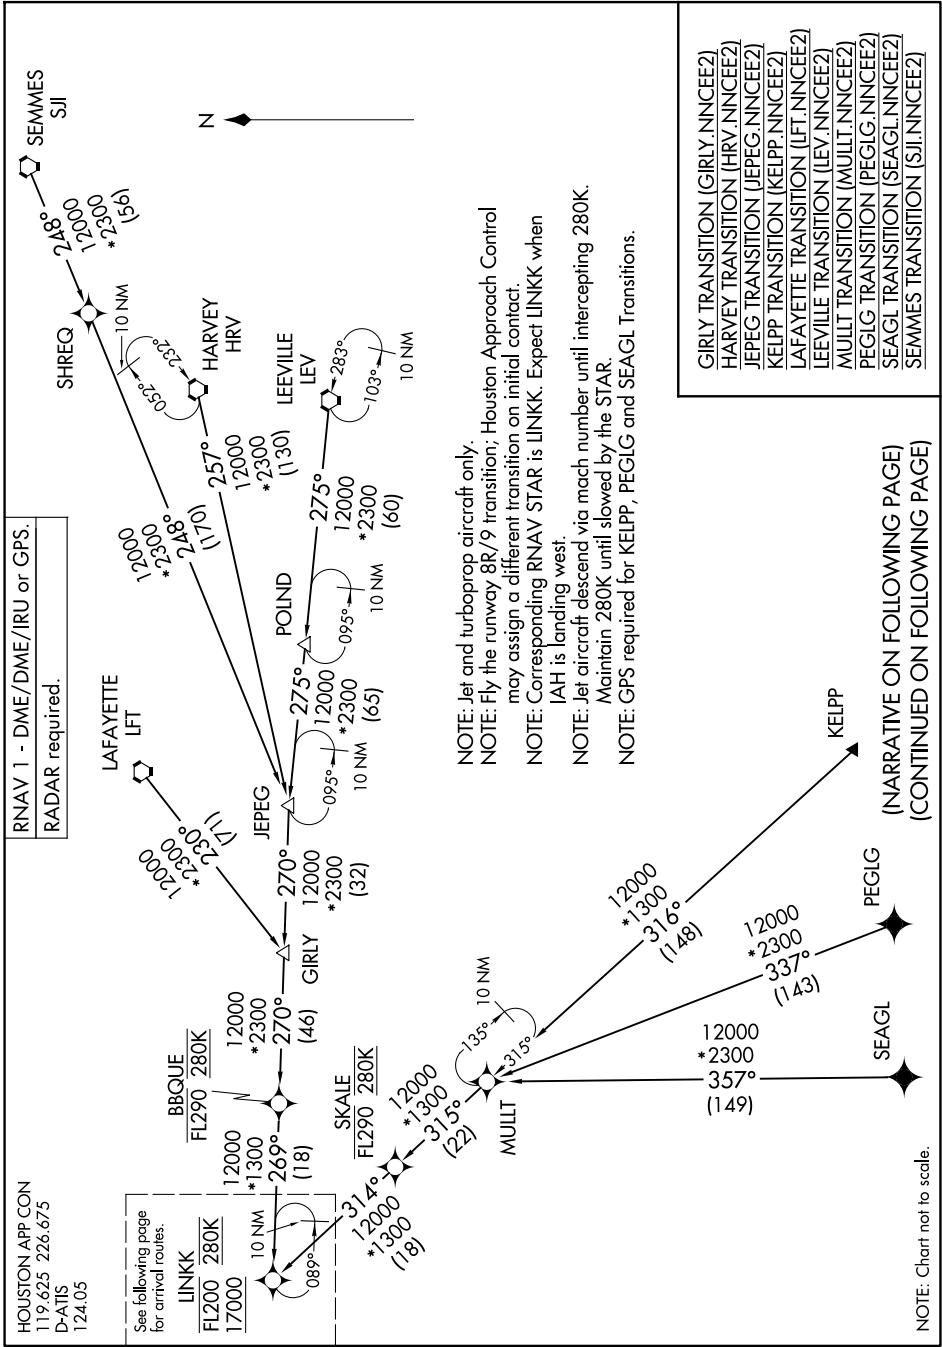

NNCEE TWO ARRIVAL (RNAV) Transition Routes

9200 T01 60 0 2020 N01 11 '9-C3

- GIRLY TRANSITION (GIRLY.NNCEE2)
- HARVEY TRANSITION (HRV.NNCEE2)
- JEPEG TRANSITION (JEPEG.NNCEE2)
- KELPP TRANSITION (KELPP.NNCEE2)
- LAFAYETTE TRANSITION (LFT.NNCEE2)
- LEEVILLE TRANSITION (LEV.NNCEE2)
- MULLT TRANSITION (MULLT.NNCEE2)
- PEGLG TRANSITION (PEGLG.NNCEE2)
- SEAGL TRANSITION (SEAGL.NNCEE2)
- SEMME TRANSITION (SJI.NNCEE2)

(NARRATIVE ON FOLLOWING PAGE)
(CONTINUED ON FOLLOWING PAGE)

NOTE: Chart not to scale.

NNCEE TWO ARRIVAL (RNAV) Transition Routes