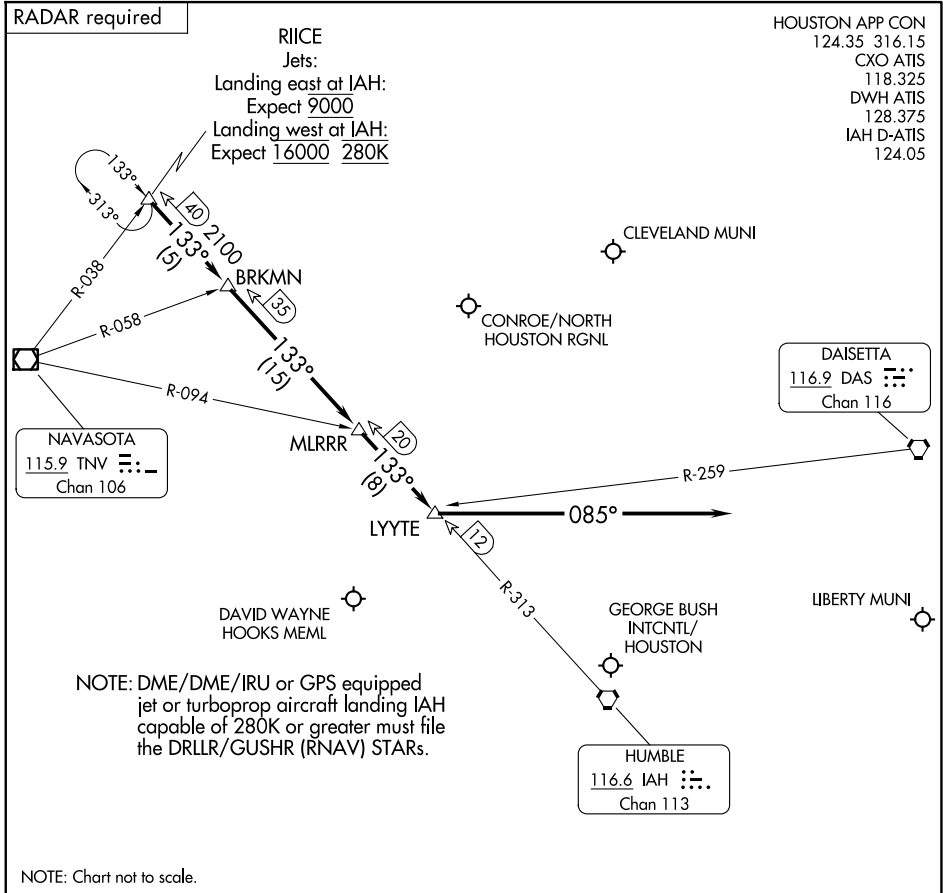

RIICE ONE ARRIVAL

Arrival Routes

HOUSTON, TEXAS

ARRIVAL ROUTE DESCRIPTION

GEORGE BUSH INTCNTL/HOUSTON (IAH):

... From over RIICE on IAH R-313 to BRKMN, to MLRRR, to LYYTE.

LANDING RUNWAYS 26L/R or 27:

... Fly heading 085° for vectors to final approach course.

LANDING ALL OTHER RUNWAYS:

... Expect vectors to final approach course at or prior to LYYTE.

FOR ALL OTHER AIRPORTS:

... From over RIICE on IAH R-313 to BRKMN, thence as depicted to LYYTE. Expect vectors to final approach course at or prior to LYYTE.

SC-5, 11 JUN 2026 to 09 JUL 2026

SC-5, 11 JUN 2026 to 09 JUL 2026