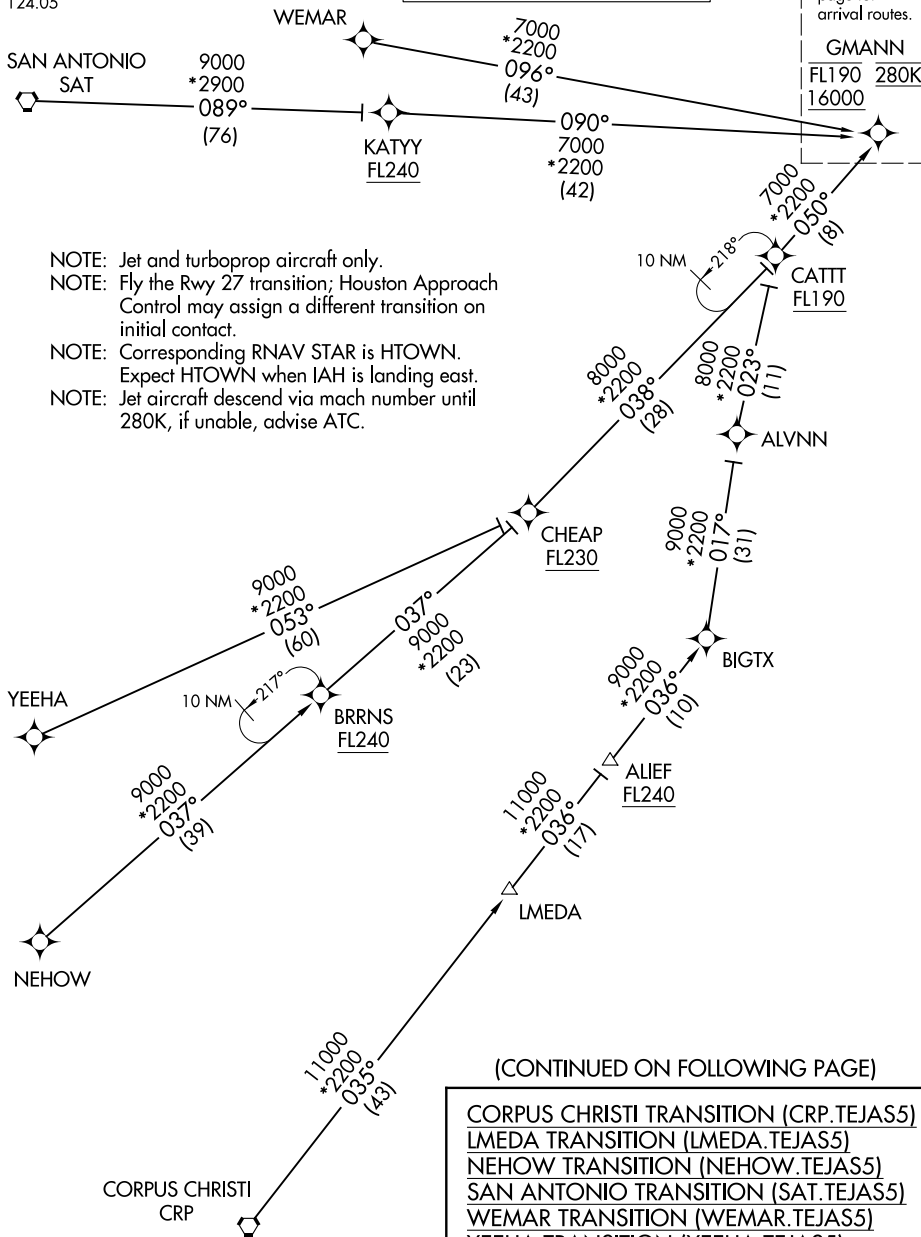

TEJAS FIVE ARRIVAL (RNAV) Transition Routes

HOUSTON APP CON
119.175 291.675
D-ATIS
124.05

RNAV 1 - DME/DME/IRU or GPS.

RADAR required.

See following page for arrival routes.

GMANN
FL190 280K
16000

SC-5, 11 JUN 2026 to 09 JUL 2026

SC-5, 11 JUN 2026 to 09 JUL 2026

(CONTINUED ON FOLLOWING PAGE)

CORPUS CHRISTI TRANSITION (CRP.TEJAS5)
 LMEDA TRANSITION (LMEDA.TEJAS5)
 NEHOW TRANSITION (NEHOW.TEJAS5)
 SAN ANTONIO TRANSITION (SAT.TEJAS5)
 WEMAR TRANSITION (WEMAR.TEJAS5)
 YEEHA TRANSITION (YEEHA.TEJAS5)

NOTE: Chart not to scale.

TEJAS FIVE ARRIVAL (RNAV) Transition Routes