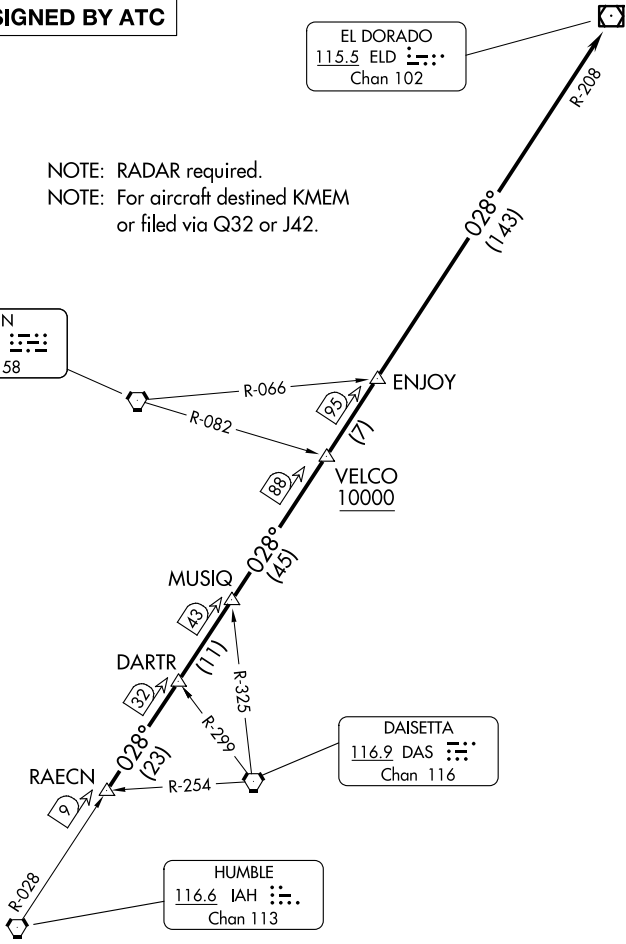

EL DORADO ONE DEPARTURE

ATIS
 118.125
 CLNC DEL
 121.4
 CLNC DEL
 119.25 (when twr closed)
 GND CON
 121.4
 SUGAR LAND TOWER ★
 118.65 (CTAF)
 HOUSTON DEP CON
 123.8 257.7

**TOP ALTITUDE:
ASSIGNED BY ATC**

EL DORADO
 115.5 ELD :
 Chan 102

NOTE: RADAR required.
 NOTE: For aircraft destined KMEM
 or filed via Q32 or J42.

LUFKIN
 112.1 LFK :
 Chan 58

DAISSETA
 116.9 DAS :
 Chan 116

HUMBLE
 116.6 IAH :
 Chan 113

TAKEOFF MINIMUMS
 Rwy 17, 35: Standard.

NOTE: Chart not to scale.

(CONTINUED ON FOLLOWING PAGE)

SC-5, 11 JUN 2026 to 09 JUL 2026

SC-5, 11 JUN 2026 to 09 JUL 2026