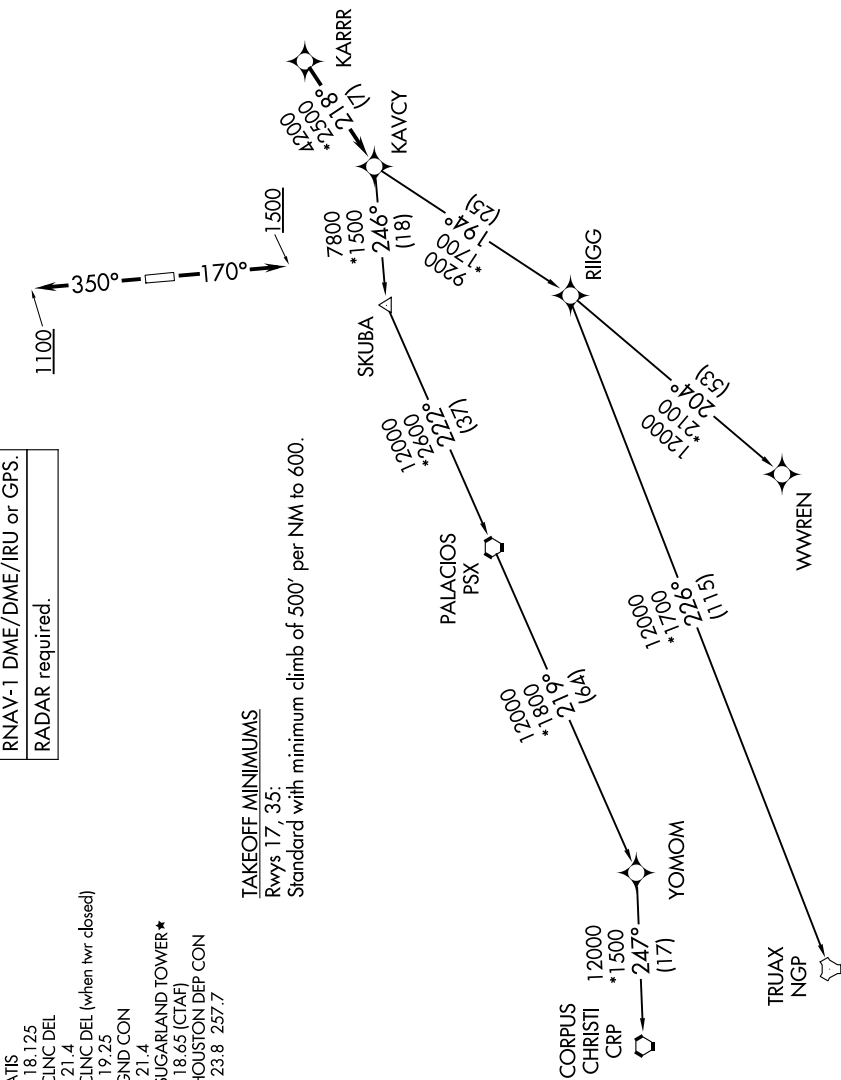

KARR SEVEN DEPARTURE (RNAV)

SC-5, 11 JUN 2026 to 09 JUL 2026

RNAV-1 DME/DME/IRU or GPS.
RADAR required.

ATIS 118.125
 CLNC DEL 121.4
 CLNC DEL (when hwr closed) 119.25
 GND CON 121.4
 SUGARLAND TOWER* 118.65 (CTAF)
 HOUSTON DEP CON 123.8 257.7

TAKEOFF MINIMUMS

Rwys 17, 35:
 Standard with minimum climb of 500' per NM to 600.

**TOP ALTITUDE:
ASSIGNED BY ATC**

(CONTINUED ON FOLLOWING PAGE)

NOTE: Chart not to scale.

SC-5, 11 JUN 2026 to 09 JUL 2026

KARR SEVEN DEPARTURE (RNAV)