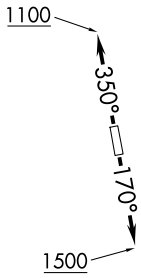

LUFKIN FOUR DEPARTURE

HOUSTON, TEXAS

HOUSTON DEP CON
 123.8 257.7
 ATIS ★
 118.125
 CLNC DEL
 121.4
 CLNC DEL
 119.25 (When twr closed)
 GND CON
 121.4
 SUGAR LAND TOWER ★
 118.65 (CTAF)

**TOP ALTITUDE:
 ASSIGNED BY ATC**

LITTLE ROCK
 115.1 LIT
 Chan 98

RADAR and DME required.

NOTE: For aircraft destined LIT or overflying LIT or PXV.

LUFKIN
 112.1 LFK
 Chan 58

HUMBLE
 116.6 IAH
 Chan 113

DAISETTA
 116.9 DAS
 Chan 116

TAKEOFF MINIMUMS
 Rwy 17, 35: Standard.