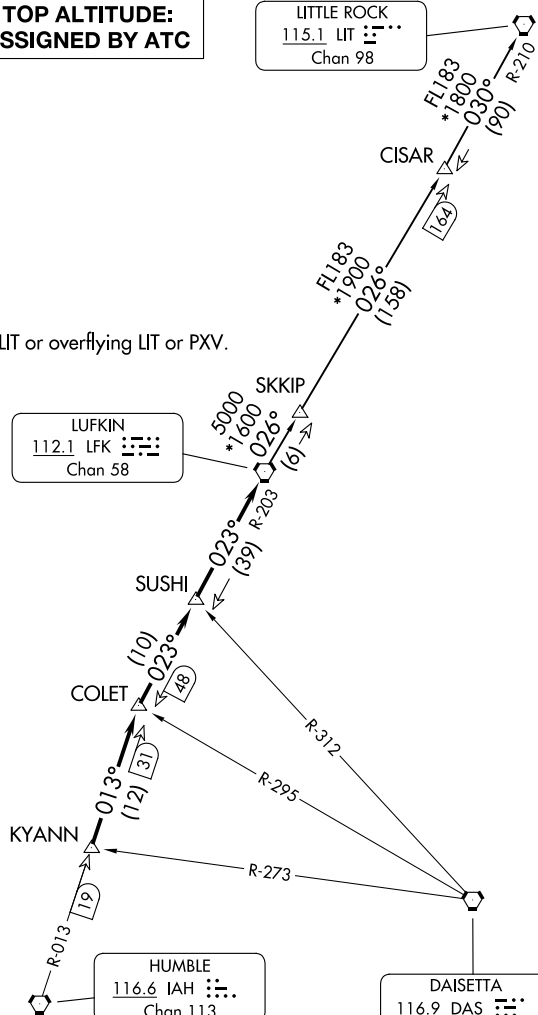

LUFKIN FOUR DEPARTURE

HOUSTON, TEXAS

HOUSTON DEP CON
 123.8 257.7
 ATIS ★
 118.125
 CLNC DEL
 121.4
 CLNC DEL
 119.25 (When twr closed)
 GND CON
 121.4
 SUGAR LAND TOWER ★
 118.65 (CTAF)

**TOP ALTITUDE:
 ASSIGNED BY ATC**

LITTLE ROCK
 115.1 LIT
 Chan 98

RADAR and DME required.

NOTE: For aircraft destined LIT or overflying LIT or PXV.

LUFKIN
 112.1 LFK
 Chan 58

HUMBLE
 116.6 IAH
 Chan 113

DAISETTA
 116.9 DAS
 Chan 116

TAKEOFF MINIMUMS
 Rwy 17, 35: Standard.

NOTE: Chart not to scale.

(CONTINUED ON FOLLOWING PAGE)

SC-5, 11 JUN 2026 to 09 JUL 2026

SC-5, 11 JUN 2026 to 09 JUL 2026

LUFKIN FOUR DEPARTURE

(LFK4.LFK) 27NOV25

HOUSTON, TEXAS

SUGAR LAND RGNL (SGR)