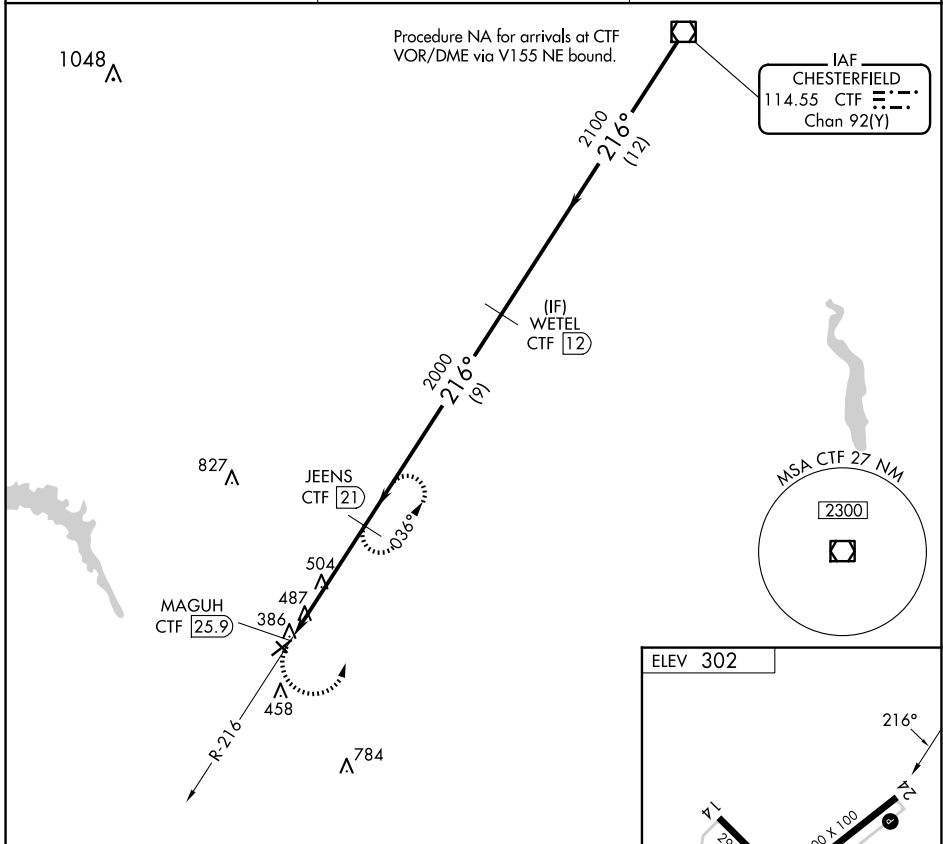

VOR/DME CTF 114.55 Chan 92(Y)	APP CRS 216°	Rwy Idg TDZE N/A Apt Elev N/A 302
---	------------------------	--

VOR/DME-A

WOODWARD FLD (CDN)

NA When local altimeter setting not received, use Columbia altimeter setting and increase all MDAs 100 feet and Circling visibility Cats C/D ¼ SM.

MISSED APPROACH: Climbing left turn to 2000 via CTF VOR/DME R-216 to JEENS/21 DME and hold.

AWOS-3PT 119.975	SHAW APP CON ★ 125.4 318.1	UNICOM 123.0 (CTAF) 0
----------------------------	--------------------------------------	---------------------------------

CATEGORY	A	B	C	D
CIRCLING	840-1 538 (600-1)	840-1¼ 538 (600-1¼)	840-1½ 538 (600-1½)	900-2 598 (600-2)

MIRL Rwy 6-24 0
REIL Rwys 6 and 24 0

SE-2, 11 JUN 2026 to 09 JUL 2026

SE-2, 11 JUN 2026 to 09 JUL 2026