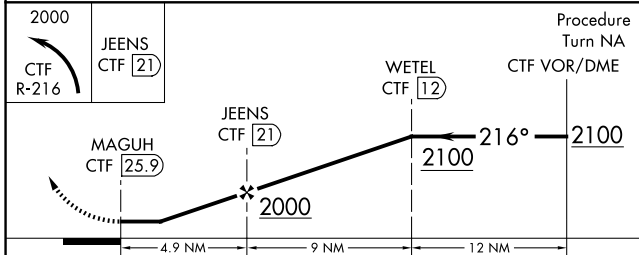

VOR/DME CTF 114.55 Chan 92(Y)	APP CRS 216°	Rwy Idg TDZE N/A Apt Elev N/A 302
---	------------------------	--

VOR/DME-A

WOODWARD FLD (CDN)

NA When local altimeter setting not received, use Columbia altimeter setting and increase all MDAs 100 feet and Circling visibility Cats C/D ¼ SM.

MISSED APPROACH: Climbing left turn to 2000 via CTF VOR/DME R-216 to JEENS/21 DME and hold.

AWOS-3PT 119.975	SHAW APP CON ★ 125.4 318.1	UNICOM 123.0 (CTAF) 0
----------------------------	--------------------------------------	---------------------------------

CATEGORY	A	B	C	D
CIRCLING	840-1 538 (600-1)	840-1¼ 538 (600-1¼)	840-1½ 538 (600-1½)	900-2 598 (600-2)

MIRL Rwy 6-24 0
REIL Rwys 6 and 24 0

SE-2, 11 JUN 2026 to 09 JUL 2026

SE-2, 11 JUN 2026 to 09 JUL 2026