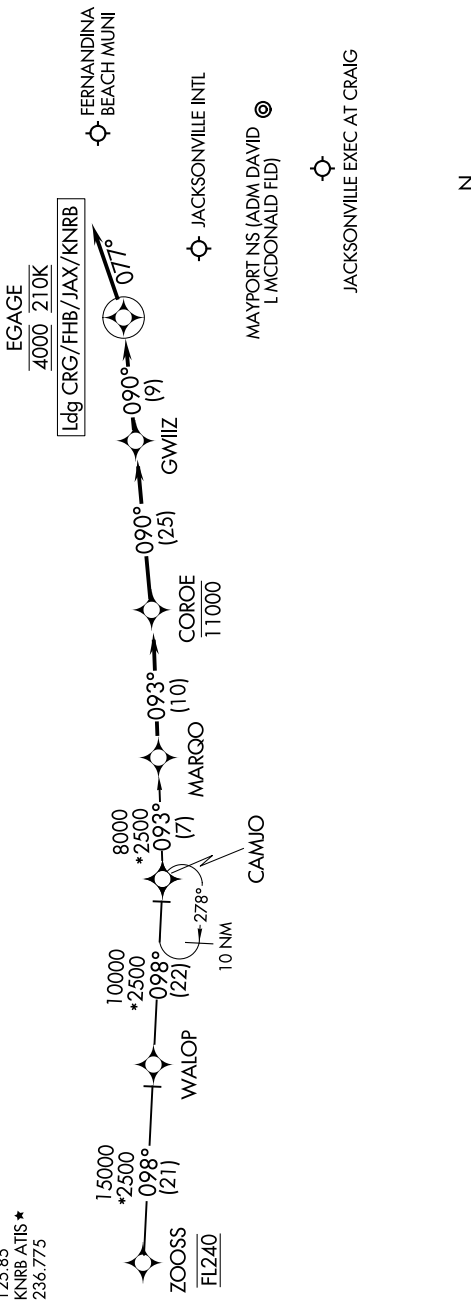

MARQO THREE ARRIVAL (RNAV)

JACKSONVILLE, FLORIDA

SE-3, 11 JUN 2026 to 09 JUL 2026

JACKSONVILLE APP CON
 119.0 127.0 269.9 292.15 (270°-090°)
 127.775 377.075 (181°-269°)
 124.9 308.4 (091°-180°)
 CRG-ATIS
 125.4
 JAX D-ATIS
 125.85
 KNRR-ATIS ★
 236.775

RNAV 1 - DME/DME/IRU or GPS.
 RADAR required.

NOTE: Jet and turboprop aircraft only.

ARRIVAL ROUTE DESCRIPTION

ZOOSS TRANSITION (ZOOSS.MARQO3)

LANDING ALL AIRPORTS: From MARGO on track 093° to cross COROE at or below 11000, then on track 090° to cross GWIIZ, then on track 090° to cross EGAGE at 4000 and at 210K, then on track 077°. Expect RADAR vectors to final approach course.

NOTE: Chart not to scale.

MARQO THREE ARRIVAL (RNAV)

JACKSONVILLE, FLORIDA

SE-3, 11 JUN 2026 to 09 JUL 2026