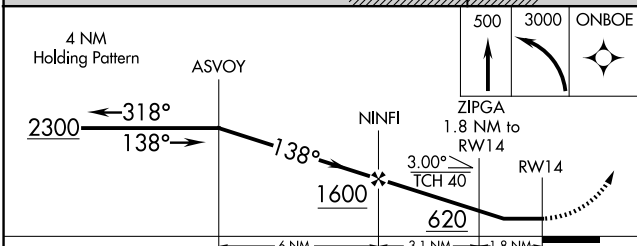

APP CRS	Rwy Ldg	5425
138°	TDZE	20
	Apt Elev	20

RNAV (GPS) RWY 14

APALACHICOLA RGNL-CLEVE RANDOLPH FLD (AAF)

RNP APCH - GPS

⚠ Rwy 14 helicopter visibility reduction below 3/4 SM NA. When local altimeter setting not received, use ECP altimeter setting and increase all MDAs 140 feet and LNAV visibility Cat C/D 3/8 SM, and Circling visibility Cat C/D 1/2 SM. Circling Rwy 6, 18, 24, 32, 36 NA at night.

MISSED APPROACH: Climb to 500 then climbing left turn to 3000 direct ONBOE and hold, continue climb-in-hold to 3000.

ASOS 119.925	TYNDALL APP CON ★ 124.15	UNICOM 122.8 (CTAF)
------------------------	------------------------------------	-------------------------------

CATEGORY	A	B	C	D
LNAV MDA	400-1	380 (400-1)	400-1 1/8	380 (400-1 1/8)
CIRCLING	520-1	500 (500-1)	680-1 3/4 660 (700-1 3/4)	680-2 660 (700-2)

SE-3, 11 JUN 2026 to 09 JUL 2026

SE-3, 11 JUN 2026 to 09 JUL 2026