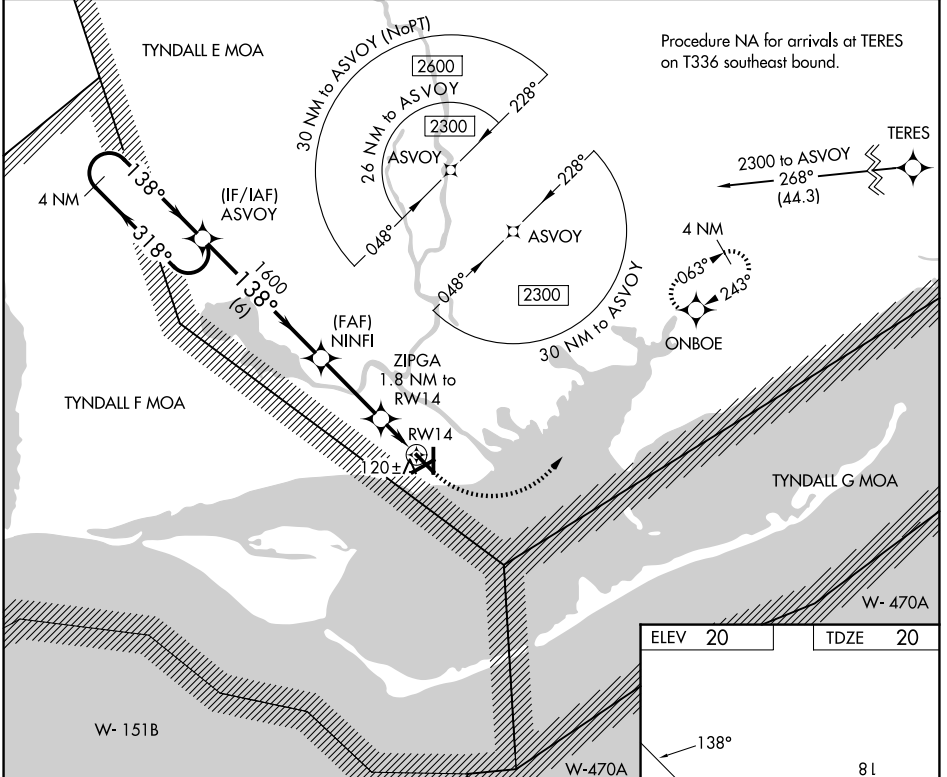

APP CRS	Rwy Ldg	5425
138°	TDZE	20
	Apt Elev	20

RNAV (GPS) RWY 14

APALACHICOLA RGNL-CLEVE RANDOLPH FLD (AAF)

RNP APCH - GPS

⚠ Rwy 14 helicopter visibility reduction below 3/4 SM NA. When local altimeter setting not received, use ECP altimeter setting and increase all MDAs 140 feet and LNAV visibility Cat C/D 3/8 SM, and Circling visibility Cat C/D 1/2 SM. Circling Rwy 6, 18, 24, 32, 36 NA at night.

MISSED APPROACH: Climb to 500 then climbing left turn to 3000 direct ONBOE and hold, continue climb-in-hold to 3000.

ASOS 119.925	TYNDALL APP CON ★ 124.15	UNICOM 122.8 (CTAF)
------------------------	------------------------------------	-------------------------------

CATEGORY	A	B	C	D
LNAV MDA	400-1	380 (400-1)	400-1 1/8	380 (400-1 1/8)
CIRCLING	520-1	500 (500-1)	680-1 3/4 660 (700-1 3/4)	680-2 660 (700-2)

SE-3, 11 JUN 2026 to 09 JUL 2026

SE-3, 11 JUN 2026 to 09 JUL 2026