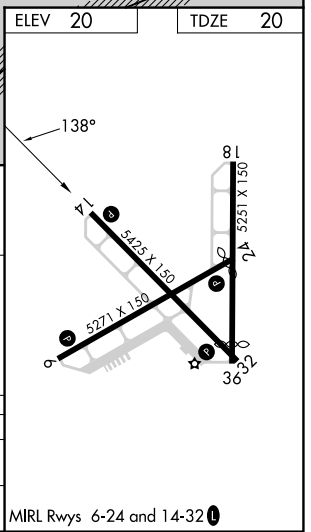

APP CRS	Rwy Ldg	5425
138°	TDZE	20
	Apt Elev	20

RNAV (GPS) RWY 14

APALACHICOLA RGNL-CLEVE RANDOLPH FLD (AAF)

RNP APCH - GPS

⚠ Rwy 14 helicopter visibility reduction below 3/4 SM NA. When local altimeter setting not received, use ECP altimeter setting and increase all MDAs 140 feet and LNAV visibility Cat C/D 3/8 SM, and Circling visibility Cat C/D 1/2 SM. Circling Rwy 6, 18, 24, 32, 36 NA at night.

MISSED APPROACH: Climb to 500 then climbing left turn to 3000 direct ONBOE and hold, continue climb-in-hold to 3000.

ASOS 119.925	TYNDALL APP CON ★ 124.15	UNICOM 122.8 (CTAF)
------------------------	------------------------------------	-------------------------------

CATEGORY	A	B	C	D
LNAV MDA	400-1	380 (400-1)	400-1 1/8	380 (400-1 1/8)
CIRCLING	520-1	500 (500-1)	680-1 3/4 660 (700-1 3/4)	680-2 660 (700-2)

SE-3, 11 JUN 2026 to 09 JUL 2026

SE-3, 11 JUN 2026 to 09 JUL 2026