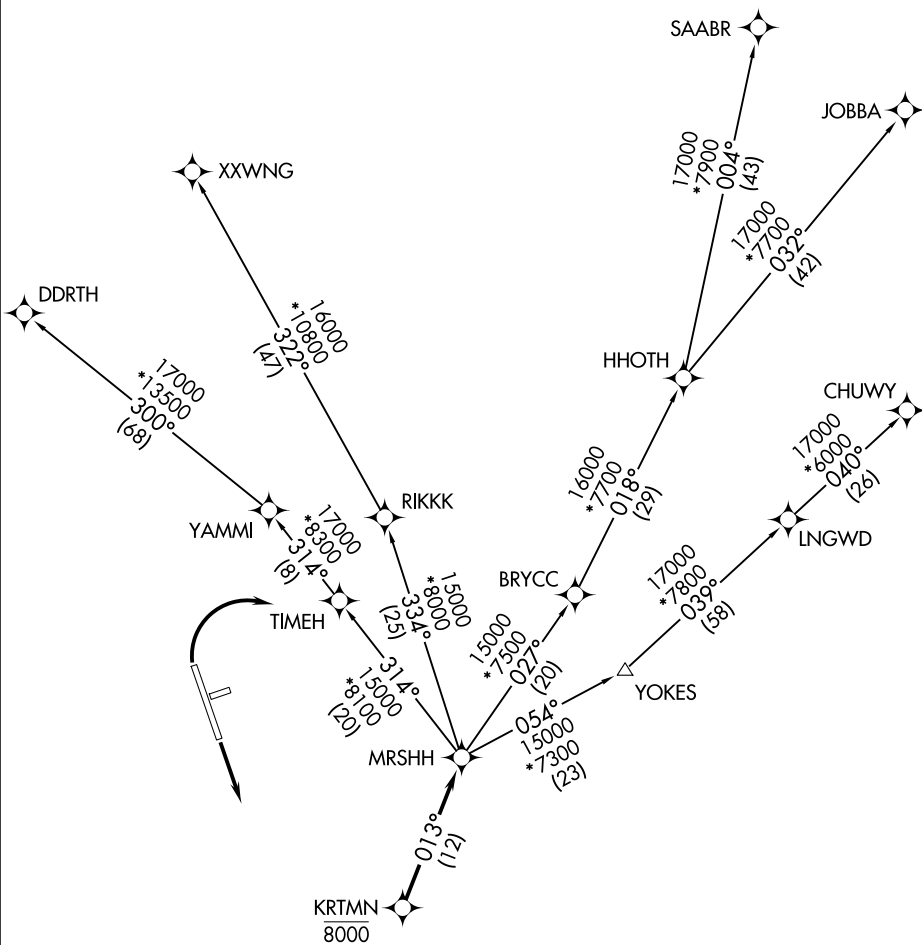

(MRS HH2.MRSHH) 21224

MRS HH TWO DEPARTURE (RNAV)

AL-5677 (FAA)

NORTHERN COLORADO RGNL (FNL)

FORT COLLINS/LOVELAND, COLORADO

CLNC DEL
120.25
DENVER DEP CON
134.85 251.125

**TOP ALTITUDE:
FL230**

SW-1, 11 JUN 2026 to 09 JUL 2026

SW-1, 11 JUN 2026 to 09 JUL 2026

TAKEOFF MINIMUMS

Rwys 6, 24: NA.
Rwys 15, 33: Standard.

- NOTE: DME/DME/IRU or GPS required.
- NOTE: RNAV 1.
- NOTE: Turbojets only.
- NOTE: RADAR required.

NOTE: Chart not to scale.

(NARRATIVE ON FOLLOWING PAGE)

MRS HH TWO DEPARTURE (RNAV)

(MRS HH2.MRSHH) 31DEC20

FORT COLLINS/LOVELAND, COLORADO

NORTHERN COLORADO RGNL (FNL)