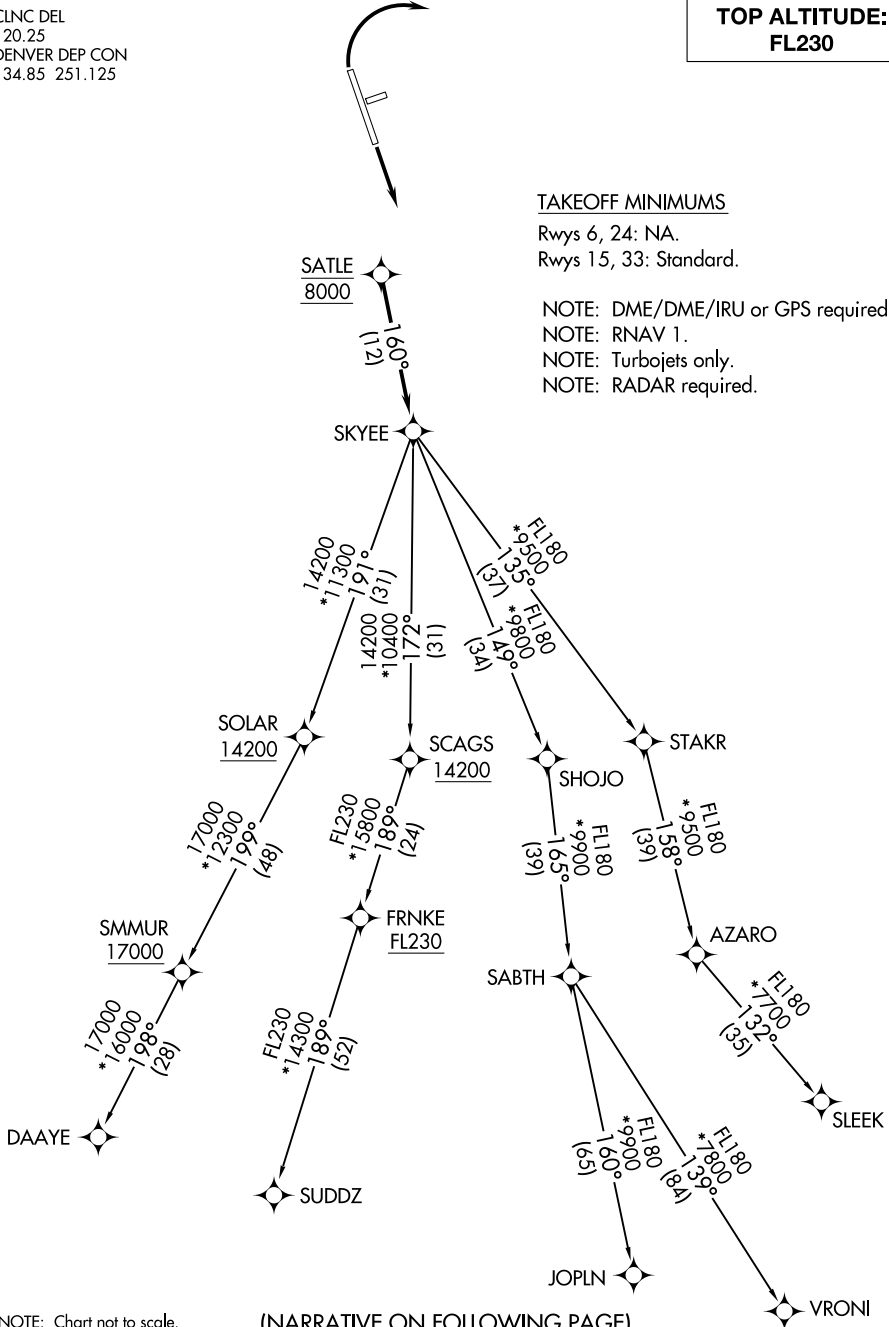

SKYEE ONE DEPARTURE (RNAV)

CLNC DEL
120.25
DENVER DEP CON
134.85 251.125

**TOP ALTITUDE:
FL230**

TAKEOFF MINIMUMS

Rwys 6, 24: NA.

Rwys 15, 33: Standard.

NOTE: DME/DME/IRU or GPS required.

NOTE: RNAV 1.

NOTE: Turbojets only.

NOTE: RADAR required.

SW-1, 11 JUN 2026 to 09 JUL 2026

SW-1, 11 JUN 2026 to 09 JUL 2026

NOTE: Chart not to scale.

(NARRATIVE ON FOLLOWING PAGE)

SKYEE ONE DEPARTURE (RNAV)