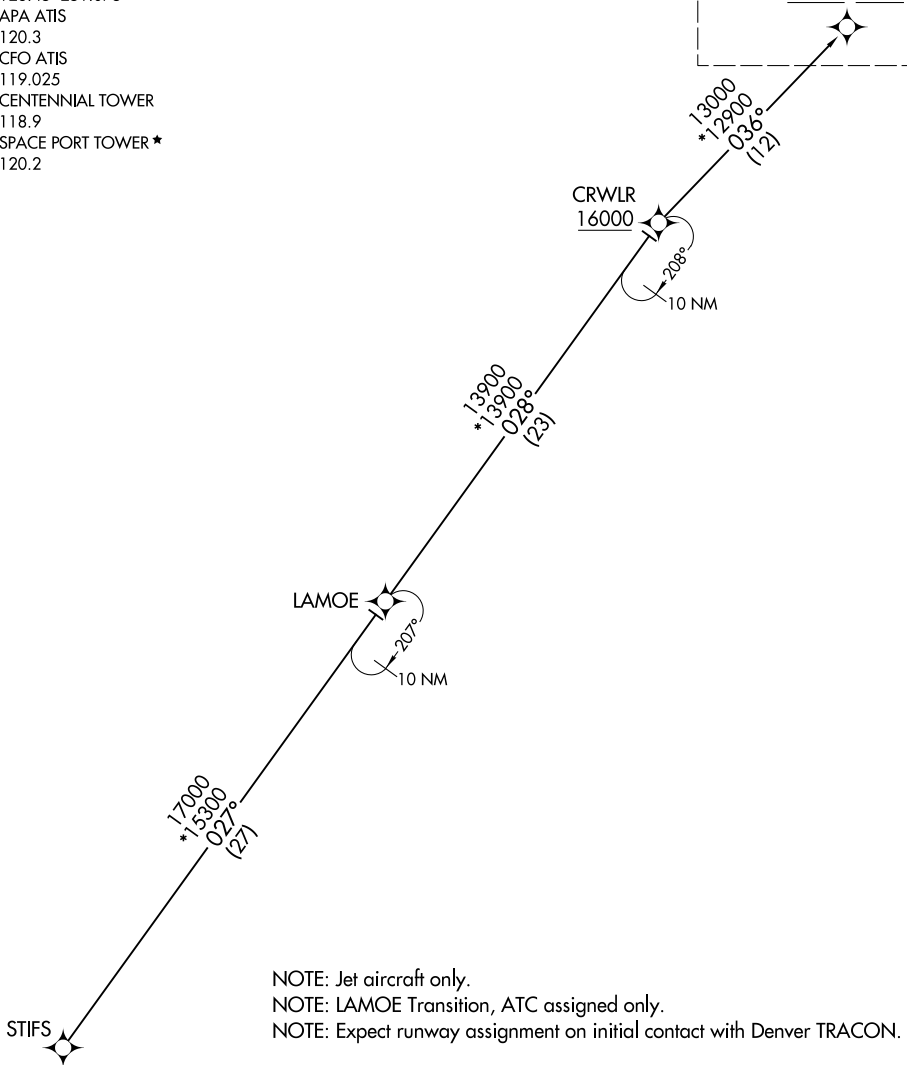

# ZOMBZ SIX ARRIVAL (RNAV) Transition Routes

DENVER, COLORADO

DENVER CENTER  
 133.4 377.175  
 DENVER APP CON  
 128.45 251.075  
 APA ATIS  
 120.3  
 CFO ATIS  
 119.025  
 CENTENNIAL TOWER  
 118.9  
 SPACE PORT TOWER ★  
 120.2

RNAV 1 - DME/DME IRU or GPS.
RADAR required.

See following page for arrival routes

<u>ZOMBZ</u>	
15000	250K

NOTE: Jet aircraft only.  
 NOTE: LAMOE Transition, ATC assigned only.  
 NOTE: Expect runway assignment on initial contact with Denver TRACON.

NOTE: Chart not to scale.

LAMOE TRANSITION (LAMOE.ZOMBZ6)  
STIFS TRANSITION (STIFS.ZOMBZ6)

(CONTINUED ON FOLLOWING PAGE)

# ZOMBZ SIX ARRIVAL (RNAV) Transition Routes

DENVER, COLORADO

(ZOMBZ.ZOMBZ6) 17APR25

SW-1, 11 JUN 2026 to 09 JUL 2026

SW-1, 11 JUN 2026 to 09 JUL 2026