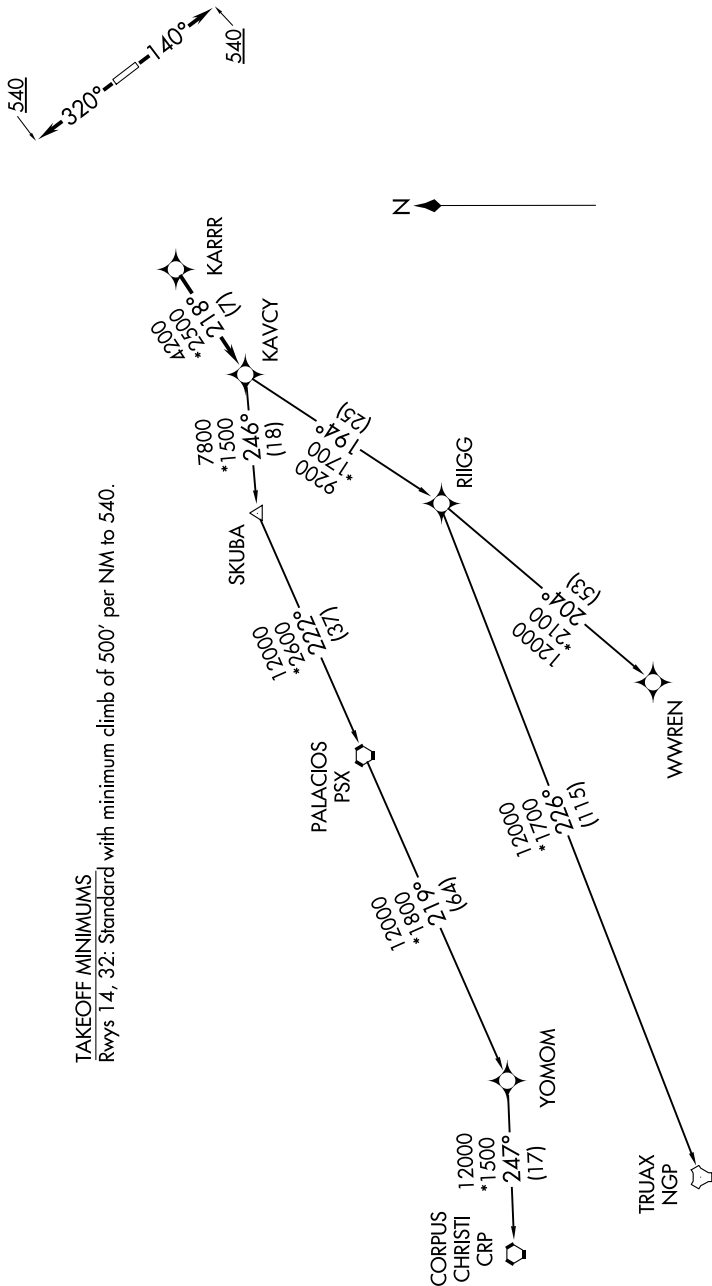

KARR SEVEN DEPARTURE (RNAV)

**TOP ALTITUDE:
ASSIGNED BY ATC**

RNAV-1 DME/DME/IRU or GPS.
RADAR required.

CTAF
122.8
HOUSTON DEP CON
134.45 284.0

NOTE: Chart not to scale.

(NARRATIVE ON FOLLOWING PAGE)