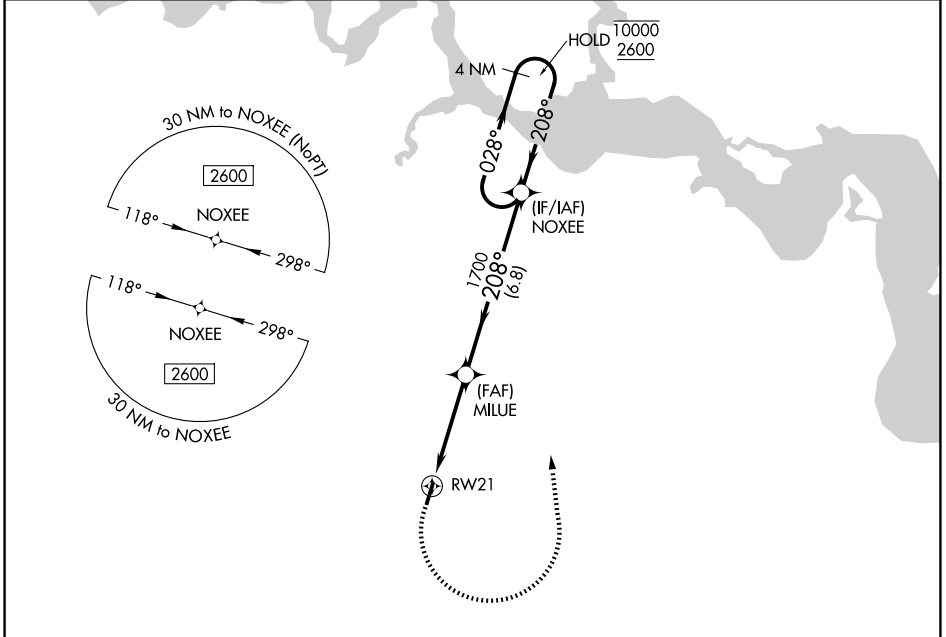

APP CRS 208°	Rwy Ldg TDZE Apt Elev	3866 110 111
------------------------	-----------------------------	---

RNAV (GPS) RWY 21

WAKEFIELD MUNI (AKQ)

RNP APCH - GPS.	MISSED APPROACH: Climbing left turn to 2600 direct NOXEE and hold.
-----------------	--

ASOS 128.325	NORFOLK APP CON 127.9 269.425	UNICOM 122.8 (CTAF)
------------------------	---	-------------------------------

NE-3, 11 JUN 2026 to 09 JUL 2026

NE-3, 11 JUN 2026 to 09 JUL 2026

2600	NOXEE	4 NM Holding Pattern			
		NOXEE	028° → 10000	← 208°	2600
		MILUE	208°	1700	
		3.50° TCH 40	4.2 NM	6.8 NM	
CATEGORY	A	B	C	D	
RNAV MDA	1120-3 1010 (1100-3)				
CIRCLING	1120-3 1009 (1100-3)				