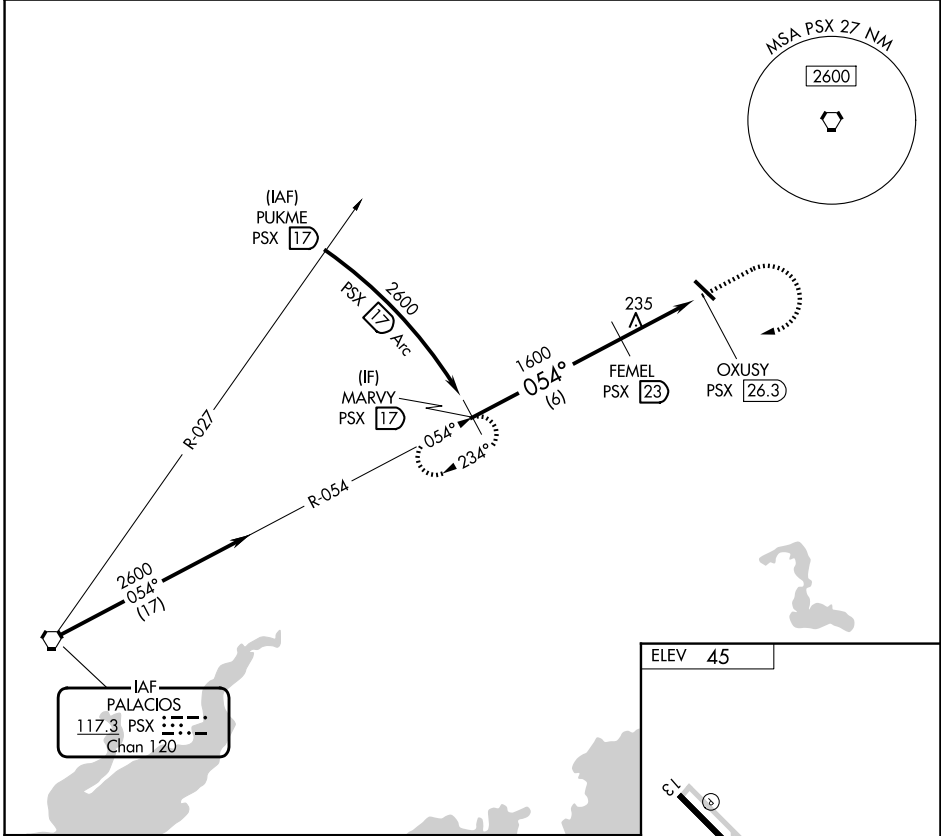

VORTAC PSX 117.3 Chan 120	APP CRS 054°	Rwy Ldg TDZE Apt Elev	N/A N/A 45
---	------------------------	-----------------------------	---------------------------------------

VOR-A
BAY CITY RGNL (BYT)

▼ Rwy 13, 31 helicopter visibility reduction below 1 SM NA.
▲ DME required. When local altimeter setting not received, use Palacios altimeter setting and increase all MDA 80 feet.

MISSED APPROACH: Climb to 1100 then climbing right turn to 2600 on PSX VORTAC R-054 to MARYV/17 DME and hold.

AWOS-3PT 118.075	HOUSTON CENTER 128.6 360.8	UNICOM 122.8 (CTAF) ①
----------------------------	--------------------------------------	--

SC-5, 11 JUN 2026 to 09 JUL 2026

SC-5, 11 JUN 2026 to 09 JUL 2026