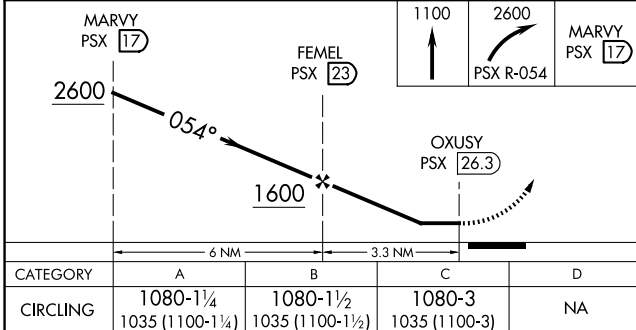

VORTAC PSX 117.3 Chan 120	APP CRS 054°	Rwy Ldg TDZE Apt Elev	N/A N/A 45
---	------------------------	-----------------------------	---------------------------------------

VOR-A
BAY CITY RGNL (BYT)

▼ Rwy 13, 31 helicopter visibility reduction below 1 SM NA.
▲ DME required. When local altimeter setting not received, use Palacios altimeter setting and increase all MDA 80 feet.

MISSED APPROACH: Climb to 1100 then climbing right turn to 2600 on PSX VORTAC R-054 to MARYV/17 DME and hold.

AWOS-3PT 118.075	HOUSTON CENTER 128.6 360.8	UNICOM 122.8 (CTAF) ①
----------------------------	--------------------------------------	--