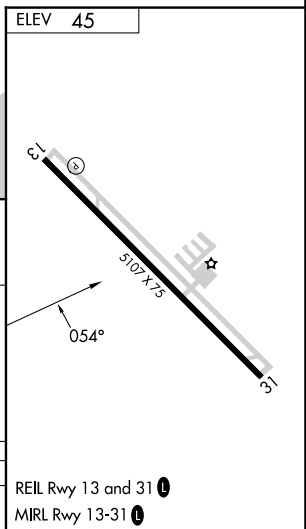

VORTAC PSX 117.3 Chan 120	APP CRS 054°	Rwy Ldg TDZE Apt Elev	N/A N/A 45
---	------------------------	-----------------------------	---------------------------------------

VOR-A
BAY CITY RGNL (BYT)

▼ Rwy 13, 31 helicopter visibility reduction below 1 SM NA.
▲ DME required. When local altimeter setting not received, use Palacios altimeter setting and increase all MDA 80 feet.

MISSED APPROACH: Climb to 1100 then climbing right turn to 2600 on PSX VORTAC R-054 to MARYV/17 DME and hold.

AWOS-3PT 118.075	HOUSTON CENTER 128.6 360.8	UNICOM 122.8 (CTAF) ①
----------------------------	--------------------------------------	--