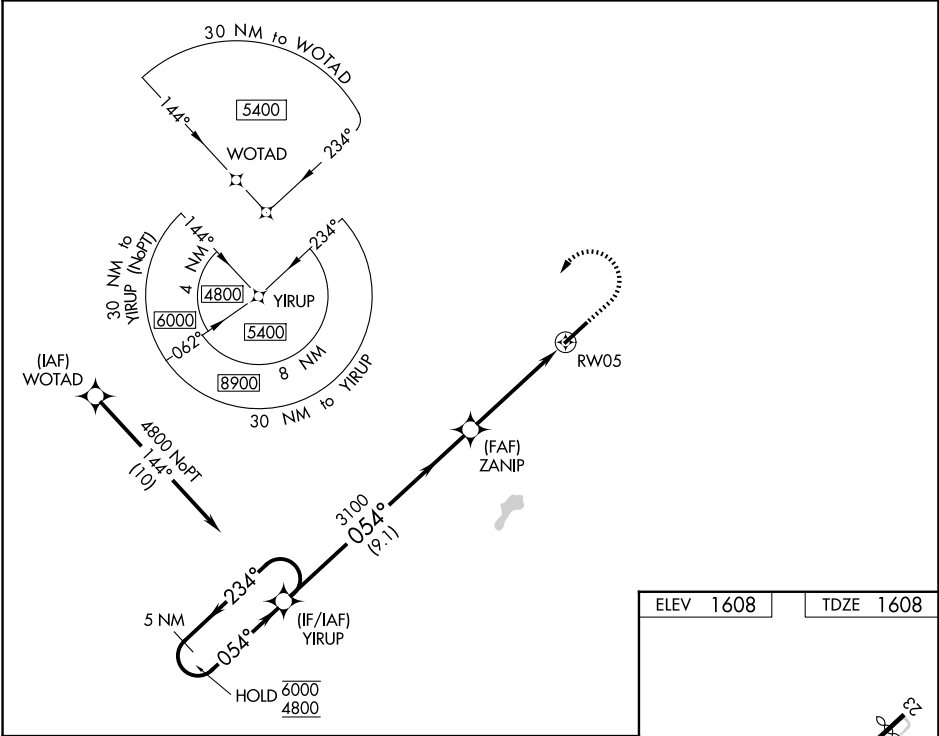

WAAS CH 58330 W05A	APP CRS 054°	Rwy Ldg TDZE Apt Elev	6301 1608 1608
---------------------------------	------------------------	-----------------------------	---

RNAV (GPS) RWY 5

GREENEVILLE MUNI (GCY)

RNP APCH - GPS.		<p>MISSED APPROACH: Climb to 2500 then climbing left turn to 4800 direct YIRUP and hold.</p>
<p>AWOS-3 128.425</p>	<p>TRI-CITY APP CON* 128.05 317.5</p>	
		<p>UNICOM 122.7 (CTAF)</p>

SE-1, 11 JUN 2026 to 09 JUL 2026

SE-1, 11 JUN 2026 to 09 JUL 2026

ELEV 1608	TDZE 1608
-----------	-----------

CATEGORY	A	B	C	D
LPV DA		1860-3/4	252 (300-3/4)	
LNAV/VNAV DA		2179-15/8	571 (600-15/8)	
LNAV MDA	2140-1	532 (600-1)	2140-1 1/2	532 (600-1 1/2)
CIRCLING	2240-1	632 (700-1)	2320-2 712 (800-2)	2320-2 1/4 712 (800-2 1/4)