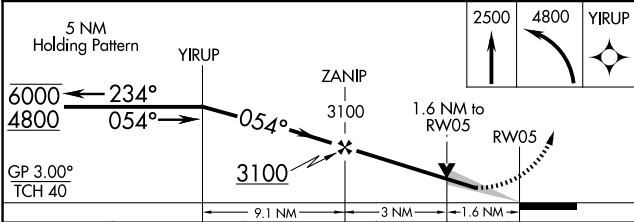

WAAS CH 58330 W05A	APP CRS 054°	Rwy Ldg TDZE Apt Elev	6301 1608 1608
---------------------------------	------------------------	-----------------------------	---

RNAV (GPS) RWY 5

GREENEVILLE MUNI (GCY)

RNP APCH - GPS.		<p>MISSED APPROACH: Climb to 2500 then climbing left turn to 4800 direct YIRUP and hold.</p>
<p>AWOS-3 128.425</p>	<p>TRI-CITY APP CON* 128.05 317.5</p>	
		<p>UNICOM 122.7 (CTAF)</p>

SE-1, 11 JUN 2026 to 09 JUL 2026

SE-1, 11 JUN 2026 to 09 JUL 2026

ELEV 1608	TDZE 1608
-----------	-----------

CATEGORY	A	B	C	D
LPV DA		1860-3/4	252 (300-3/4)	
LNAV/VNAV DA		2179-15/8	571 (600-15/8)	
LNAV MDA	2140-1	532 (600-1)	2140-1 1/2	532 (600-1 1/2)
CIRCLING	2240-1	632 (700-1)	2320-2 712 (800-2)	2320-2 1/4 712 (800-2 1/4)