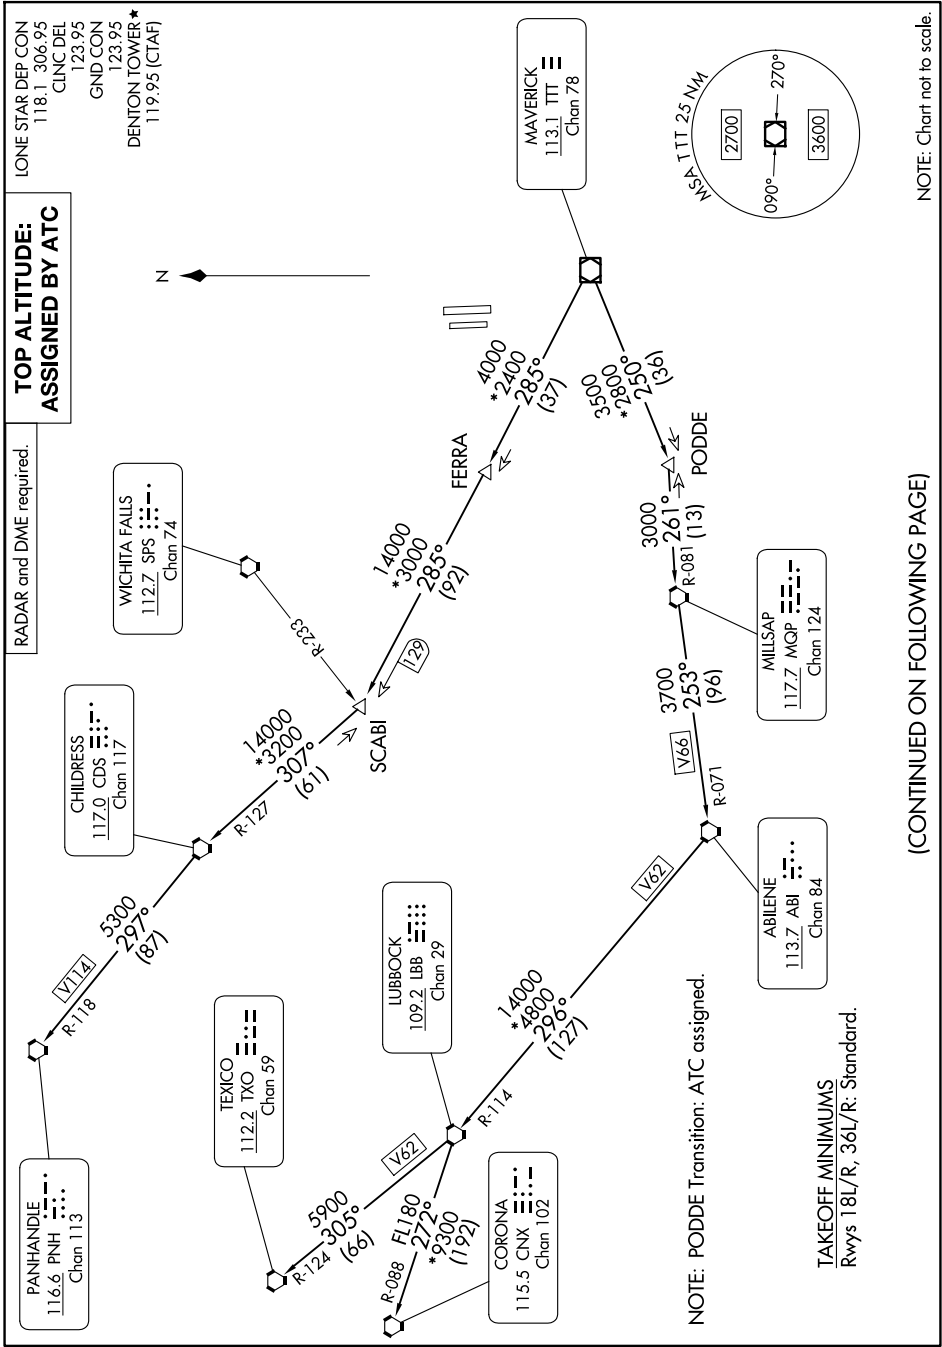

# WORTH ONE DEPARTURE

SC-2, 11 JUN 2026 to 09 JUL 2026

# WORTH ONE DEPARTURE

(CONTINUED ON FOLLOWING PAGE)

SC-2, 11 JUN 2026 to 09 JUL 2026