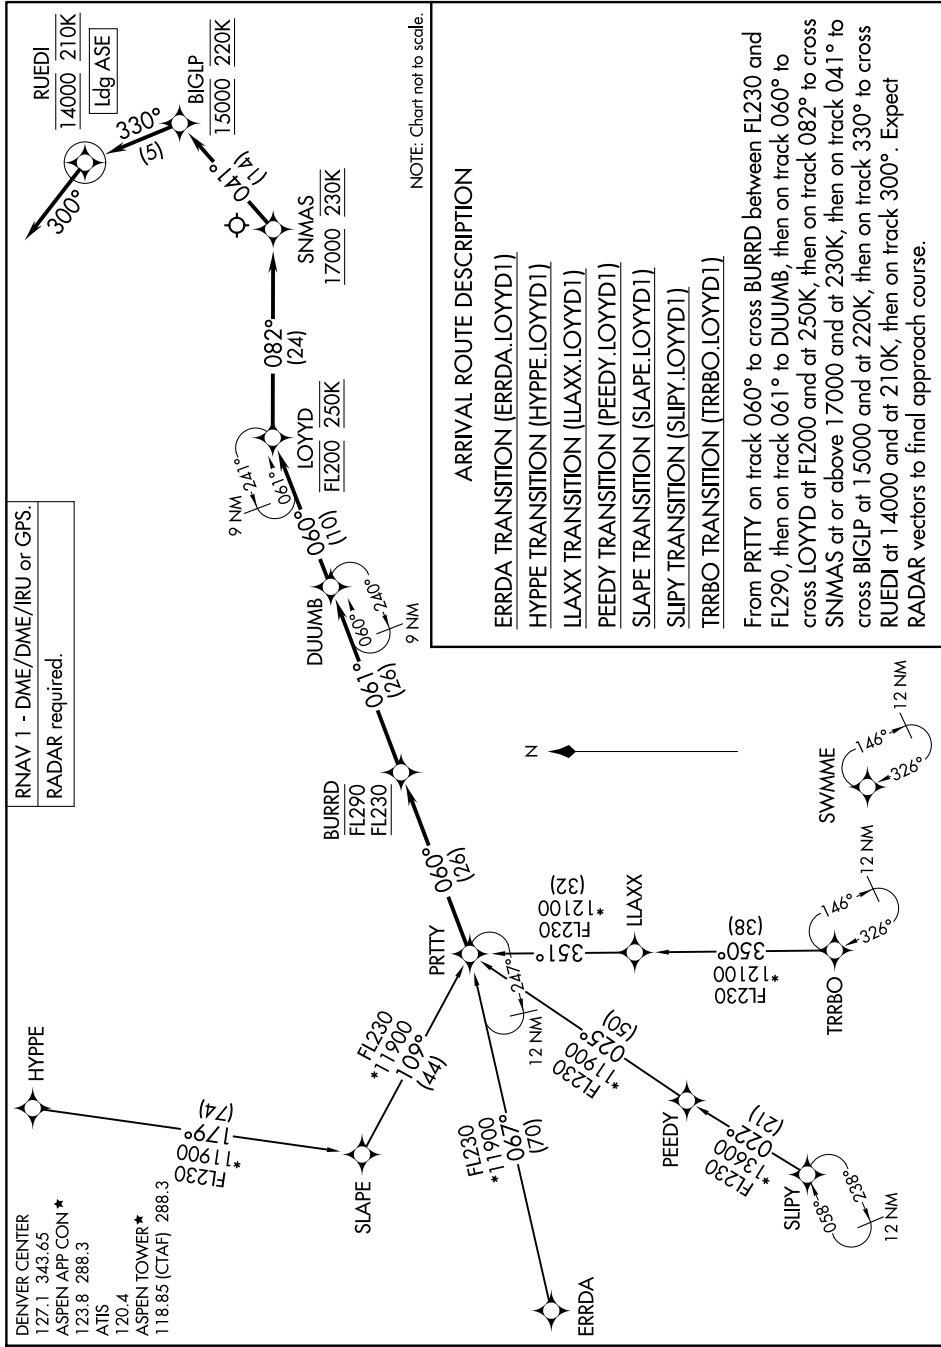

(PRTTY.LOYD1) 25107

# LOYD ONE ARRIVAL (RNAV)

ASPEN-PITKIN COUNTY/SARDY FLD (ASE)

AL-5889 (FAA)

ASPEN, COLORADO

9202 201R 60 01 9202 N01R 11 1-MS

# LOYD ONE ARRIVAL (RNAV)

(PRTTY.LOYD1) 17APR25

ASPEN, COLORADO

ASPEN-PITKIN COUNTY/SARDY FLD (ASE)

SW-1, 11 JUN 2026 to 09 JUL 2026