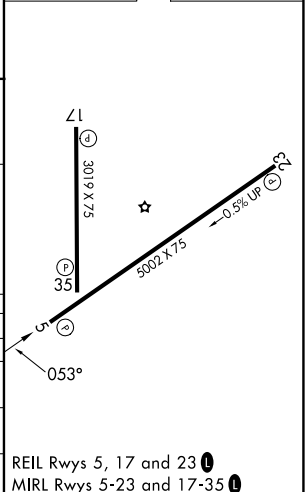

MISSED APPROACH: Climb to 2000 direct SICOD and track 078° to BRAUM and hold.

AWOS-3PT 123.775	LITTLE ROCK APP CON 119.5 306.2	UNICOM 123.075 (CTAF) 0
----------------------------	---	-----------------------------------

Procedure NA for arrivals at BEGAN on V124 southwest bound.

ELEV 545	TDZE 541
----------	----------

CATEGORY	A	B	C	D
LPV DA	854-7/8	313 (400-7/8)		NA
LNAV/VNAV DA	986-13/8	445 (500-13/8)		NA
LNAV MDA	1000-1	459 (500-1)	1000-13/8 459 (500-13/8)	NA
CIRCLING	1040-1	495 (500-1)	1080-1 1/2 535 (600-1 1/2)	NA