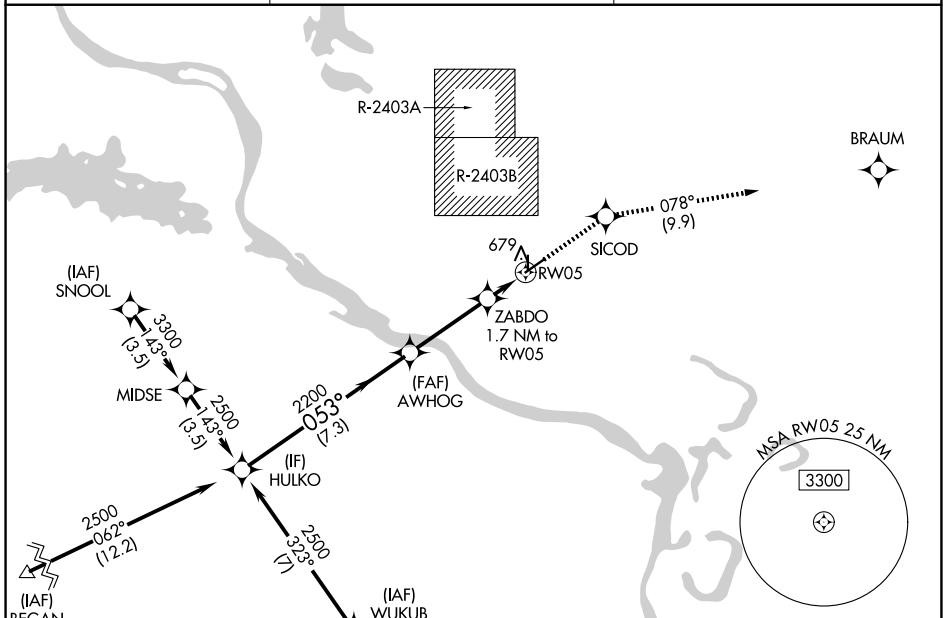

WAAS CH 58106 W05A	APP CRS 053°	Rwy Ldg TDZE 541 Apt Elev 545	5002
--	------------------------	---	-------------

RNAV (GPS) RWY 5

NORTH LITTLE ROCK MUNI (ORK)

RNP APCH - GPS.

⚠ Circling NA for Cats B and C north of Rwy 5-23 when restricted area R-2403B in use. For uncompensated Baro-VNAV systems, LNAV/VNAV NA below -16°C or above 54°C.

MISSED APPROACH: Climb to 2000 direct SICOD and track 078° to BRAUM and hold.

AWOS-3PT 123.775	LITTLE ROCK APP CON 119.5 306.2	UNICOM 123.075 (CTAF) 0
----------------------------	---	-----------------------------------

Procedure NA for arrivals at BEGAN on V124 southwest bound.

ELEV 545	TDZE 541
----------	----------

CATEGORY	A	B	C	D
LPV DA	854-7/8	313 (400-7/8)		NA
LNAV/VNAV DA	986-13/8	445 (500-13/8)		NA
LNAV MDA	1000-1	459 (500-1)	1000-13/8 459 (500-13/8)	NA
CIRCLING	1040-1	495 (500-1)	1080-1 1/2 535 (600-1 1/2)	NA

REIL Rwy 5, 17 and 23 0
MIRL Rwy 5-23 and 17-35 0

SC-1, 11 JUN 2026 to 09 JUL 2026

SC-1, 11 JUN 2026 to 09 JUL 2026