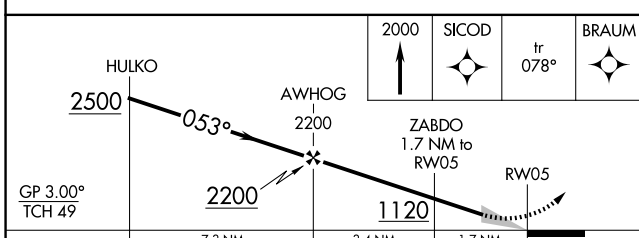

WAAS CH 58106 W05A	APP CRS 053°	Rwy Ldg TDZE 541 Apt Elev 545	5002
--	------------------------	---	-------------

RNAV (GPS) RWY 5

NORTH LITTLE ROCK MUNI (ORK)

RNP APCH - GPS.

⚠ Circling NA for Cats B and C north of Rwy 5-23 when restricted area R-2403B in use. For uncompensated Baro-VNAV systems, LNAV/VNAV NA below -16°C or above 54°C.

MISSED APPROACH: Climb to 2000 direct SICOD and track 078° to BRAUM and hold.

AWOS-3PT 123.775	LITTLE ROCK APP CON 119.5 306.2	UNICOM 123.075 (CTAF) 0
----------------------------	---	-----------------------------------

Procedure NA for arrivals at BEGAN on V124 southwest bound.

ELEV 545	TDZE 541
----------	----------

CATEGORY	A	B	C	D
LPV DA	854-7/8	313 (400-7/8)		NA
LNAV/VNAV DA	986-13/8	445 (500-13/8)		NA
LNAV MDA	1000-1	459 (500-1)	1000-13/8 459 (500-13/8)	NA
CIRCLING	1040-1	495 (500-1)	1080-1 1/2 535 (600-1 1/2)	NA