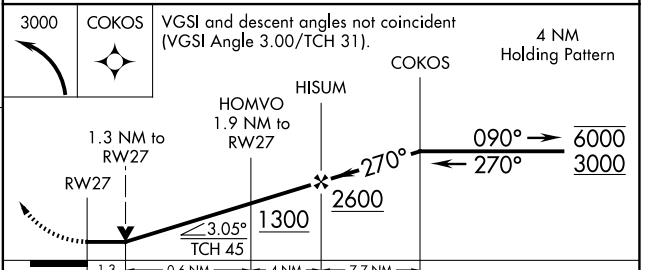

APP CRS 270°	Rwy Idg TDZE Apt Elev	4549 662 669
------------------------	-----------------------------	---

RNAV (GPS) RWY 27

CHARLEVOIX MUNI (CVX)

RNP APCH - GPS.
 ▼ Rwy 27 helicopter visibility reduction below ¾ SM NA.
 ▲ Circling NA to Rwy 4 and 22.

MISSED APPROACH: Climbing left turn to 3000 direct COKOS and hold.

AWOS-3P 120.0	MINNEAPOLIS CENTER 134.6 354.05	UNICOM 122.8 (CTAF) 1
-------------------------	---	--

ELEV 669	TDZE 662
----------	----------

CATEGORY	A	B	C	D
LNAV MDA	1100-1	438 (500-1)	1100-1¼	438 (500-1¼)
CIRCLING	1280-1	611 (700-1)	1280-1¾ 611 (700-1¾)	1360-2¼ 691 (700-2¼)

EC-1, 11 JUN 2026 to 09 JUL 2026

EC-1, 11 JUN 2026 to 09 JUL 2026