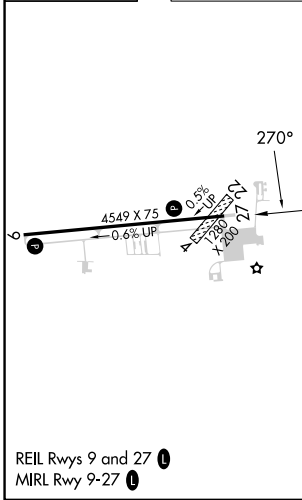

APP CRS 270°	Rwy Idg TDZE Apt Elev	4549 662 669
------------------------	-----------------------------	---

RNAV (GPS) RWY 27

CHARLEVOIX MUNI (CVX)

RNP APCH - GPS.
 ▼ Rwy 27 helicopter visibility reduction below ¾ SM NA.
 ▲ Circling NA to Rwy 4 and 22.

MISSED APPROACH: Climbing left turn to 3000 direct COKOS and hold.

AWOS-3P 120.0	MINNEAPOLIS CENTER 134.6 354.05	UNICOM 122.8 (CTAF) 1
-------------------------	---	--

ELEV 669	TDZE 662
----------	----------

CATEGORY	A	B	C	D
LNAV MDA	1100-1	438 (500-1)	1100-1¼	438 (500-1¼)
CIRCLING	1280-1	611 (700-1)	1280-1¾ 611 (700-1¾)	1360-2¼ 691 (700-2¼)

EC-1, 11 JUN 2026 to 09 JUL 2026

EC-1, 11 JUN 2026 to 09 JUL 2026