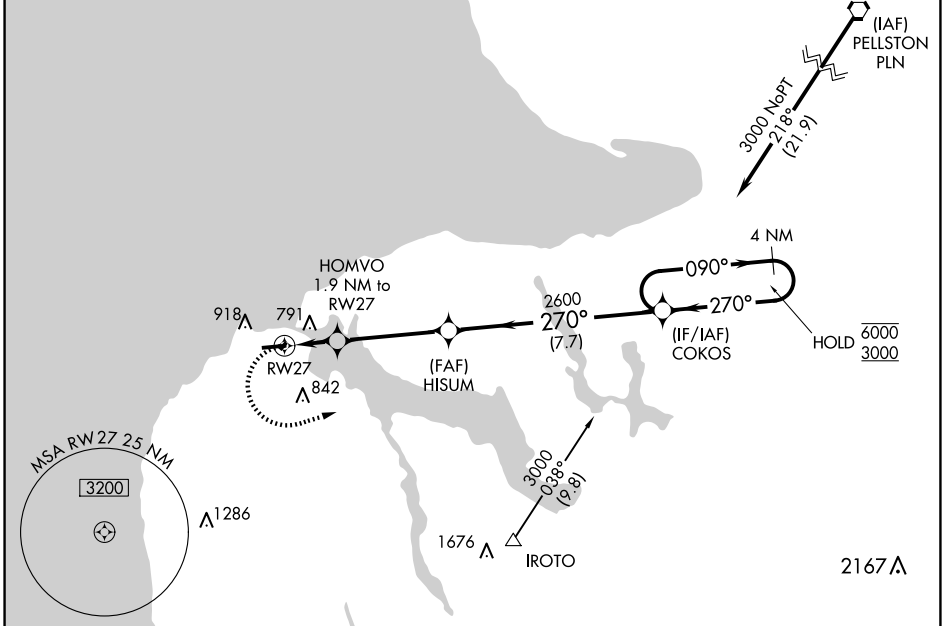

APP CRS 270°	Rwy Idg TDZE Apt Elev	4549 662 669
------------------------	-----------------------------	---

RNAV (GPS) RWY 27

CHARLEVOIX MUNI (CVX)

RNP APCH - GPS.
 ▼ Rwy 27 helicopter visibility reduction below ¾ SM NA.
 ▲ Circling NA to Rwy 4 and 22.

MISSED APPROACH: Climbing left turn to 3000 direct COKOS and hold.

AWOS-3P 120.0	MINNEAPOLIS CENTER 134.6 354.05	UNICOM 122.8 (CTAF) 1
-------------------------	---	--

ELEV 669	TDZE 662
----------	----------

CATEGORY	A	B	C	D
LNAV MDA	1100-1	438 (500-1)	1100-1¼	438 (500-1¼)
CIRCLING	1280-1	611 (700-1)	1280-1¾ 611 (700-1¾)	1360-2¼ 691 (700-2¼)

EC-1, 11 JUN 2026 to 09 JUL 2026

EC-1, 11 JUN 2026 to 09 JUL 2026