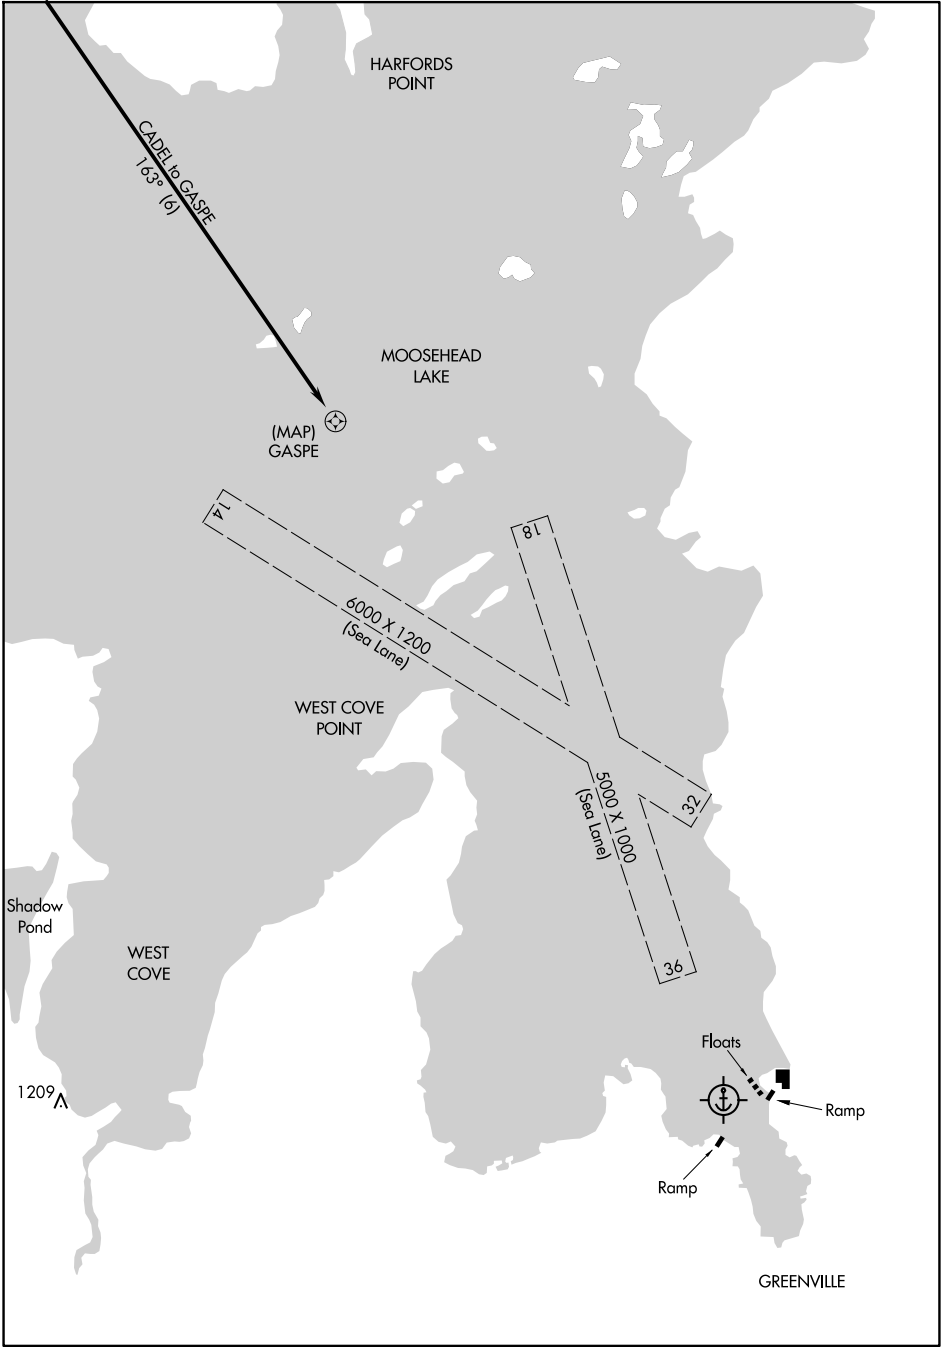

RNAV (GPS) -B LANDING

AL-5935 (FAA)

MOOSEHEAD AERO MARINE (52B)
GREENVILLE, MAINE

NE-1, 11 JUN 2026 to 09 JUL 2026

NE-1, 11 JUN 2026 to 09 JUL 2026

RNAV (GPS) -B LANDING

45°28'N-69°36'W

GREENVILLE, MAINE
MOOSEHEAD AERO MARINE (52B)