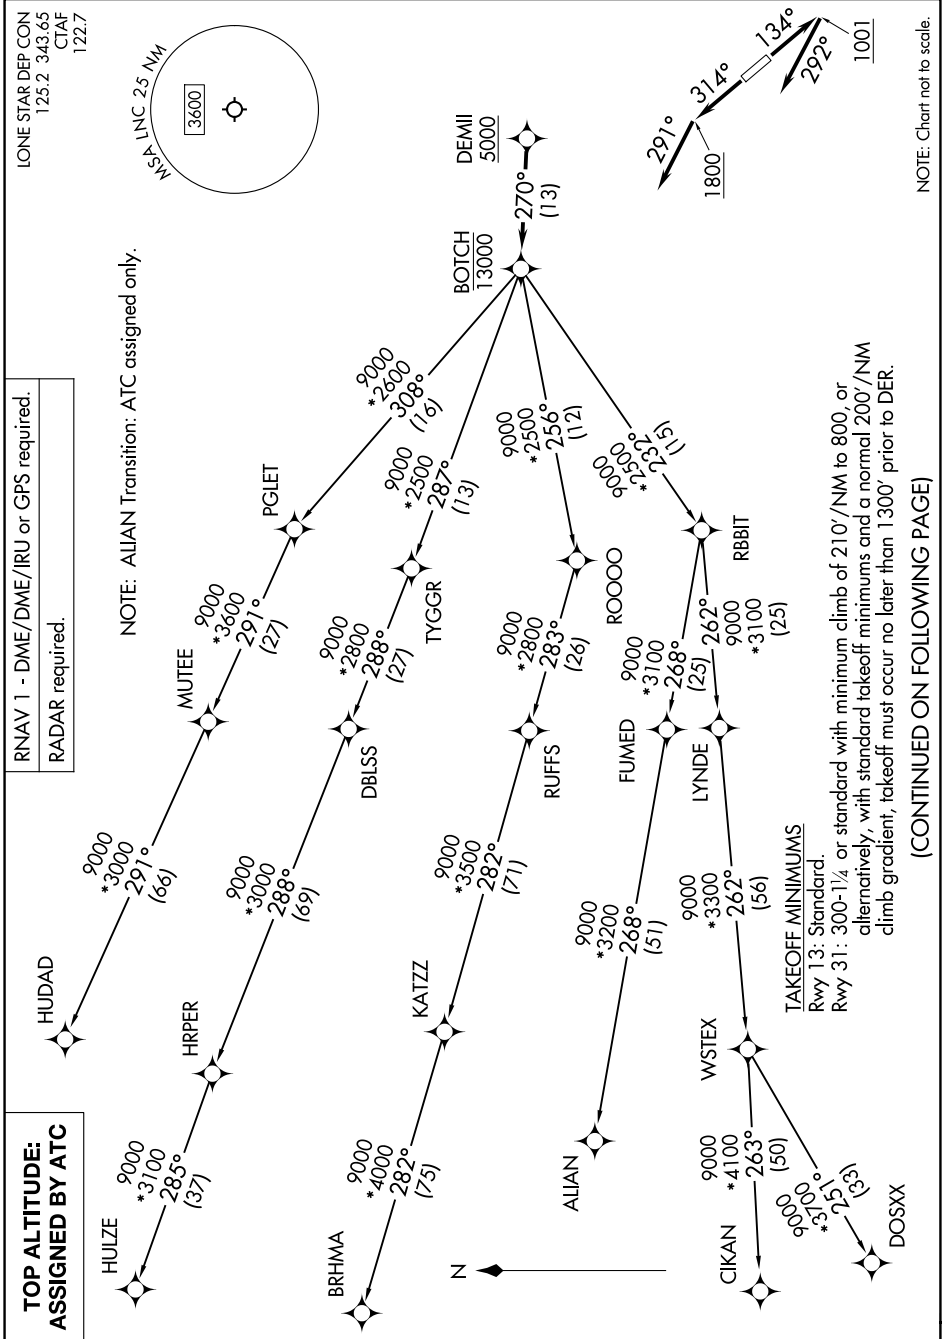

# BOTCH TWO DEPARTURE (RNAV)

9200 TNR 60 01 2020 NTR 11 2-0C

# BOTCH TWO DEPARTURE (RNAV)

SC-2, 11 JUN 2026 to 09 JUL 2026