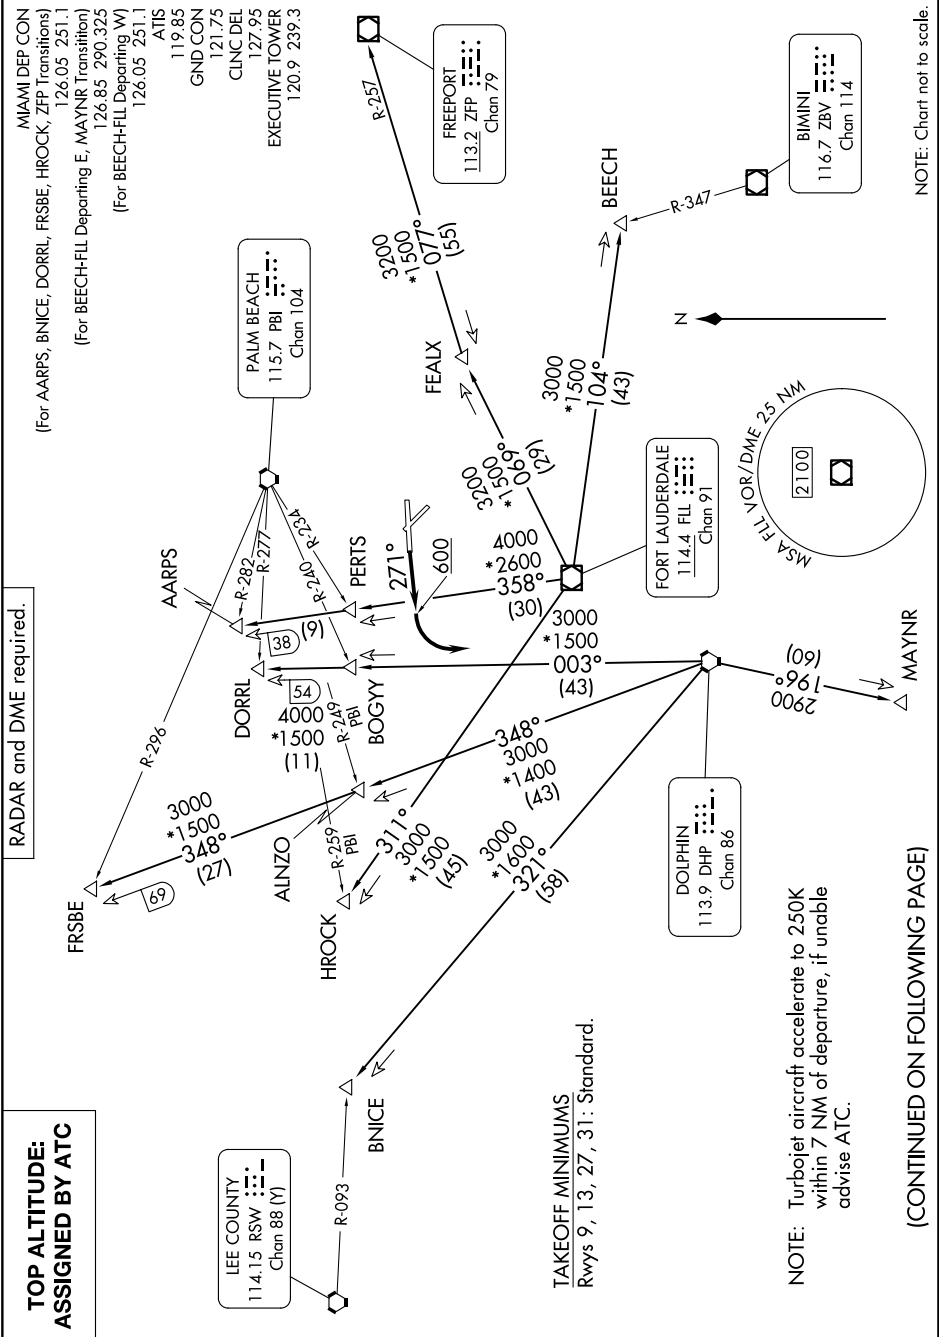

# FORT LAUDERDALE TWO DEPARTURE

SE-3, 11 JUN 2026 to 09 JUL 2026