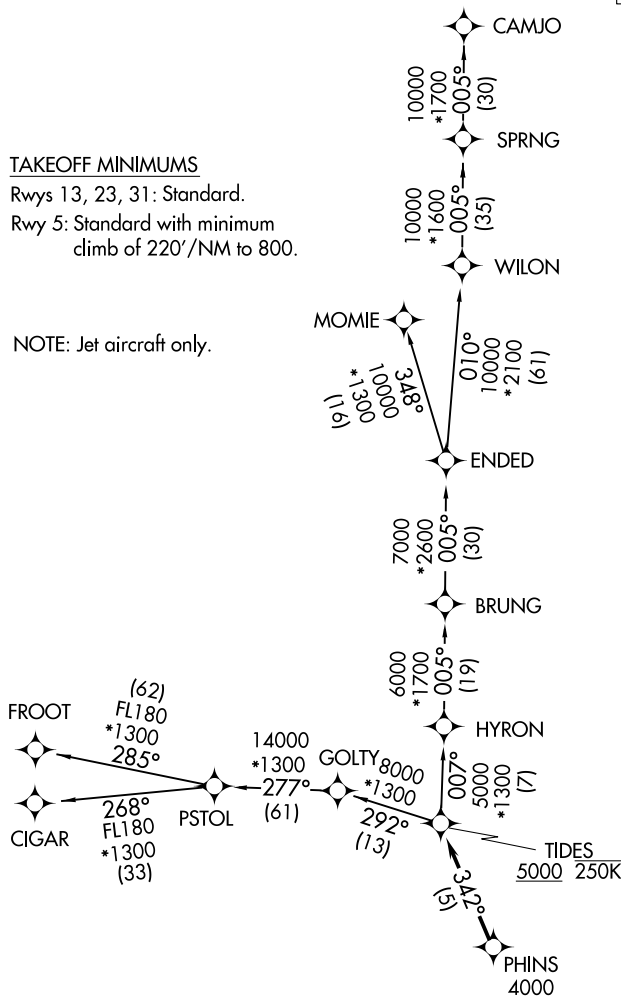

# TIDES ONE DEPARTURE (RNAV)

TAMPA DEP CON  
119.65 353.575  
AWOS-3  
119.275  
CLNC DEL  
118.25

RNAV 1 - DME/DME/IRU or GPS. From PSTOL - GPS.

RADAR required for non-GPS equipped aircraft.

**TOP ALTITUDE:  
ASSIGNED BY ATC.**

### TAKEOFF MINIMUMS

Rwys 13, 23, 31: Standard.

Rwy 5: Standard with minimum  
climb of 220' /NM to 800.

NOTE: Jet aircraft only.

NOTE: Chart not to scale.

(CONTINUED ON FOLLOWING PAGE)

SE-3, 11 JUN 2026 to 09 JUL 2026

SE-3, 11 JUN 2026 to 09 JUL 2026

# TIDES ONE DEPARTURE (RNAV)

(TIDES1.TIDES) 16MAY24

VENICE, FLORIDA  
VENICE MUNI (VNC)