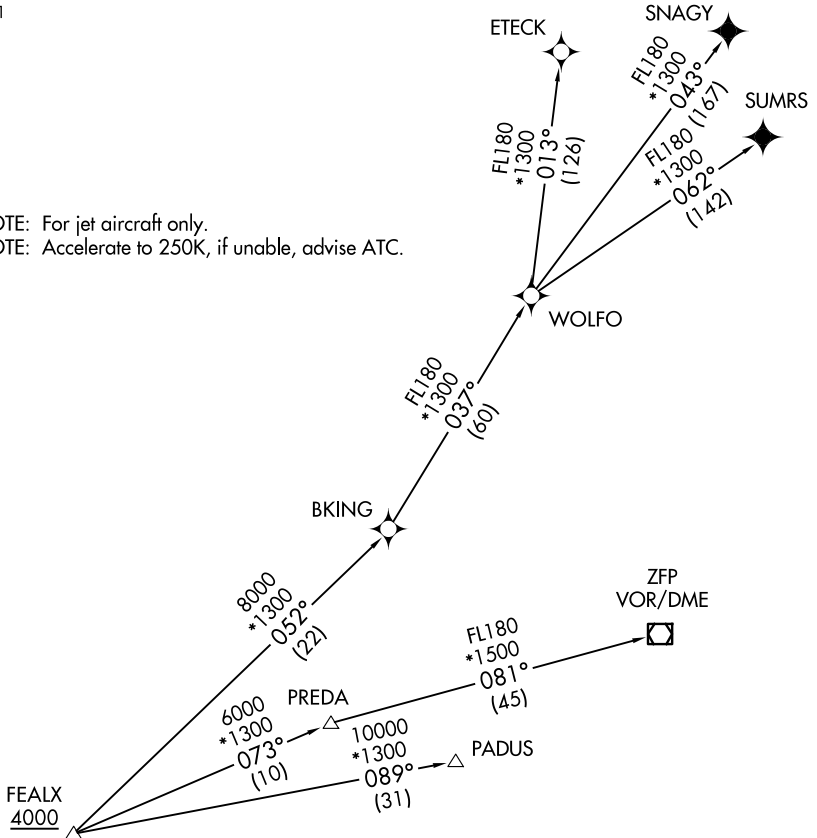

FEALX TWO DEPARTURE (RNAV)

ATIS
120.55
GND CON
121.9
POMPANO BEACH TOWER ★
125.4 (CTAF)
MIAMI DEP CON
126.05 251.1

**TOP ALTITUDE:
ASSIGNED BY ATC**

RNAV 1 - DME/DME/IRU or GPS.
From WOLFO to SNAGY, SUMRS - GPS.

RADAR required.

NOTE: For jet aircraft only.
NOTE: Accelerate to 250K, if unable, advise ATC.

TAKEOFF MINIMUMS

Rwys 6, 24, 28, 33: Standard.

Rwys 10, 15: Standard with minimum climb of 500' per NM to 520.

(NARRATIVE ON FOLLOWING PAGE)

NOTE: Chart not to scale.

SE-3, 11 JUN 2026 to 09 JUL 2026

SE-3, 11 JUN 2026 to 09 JUL 2026