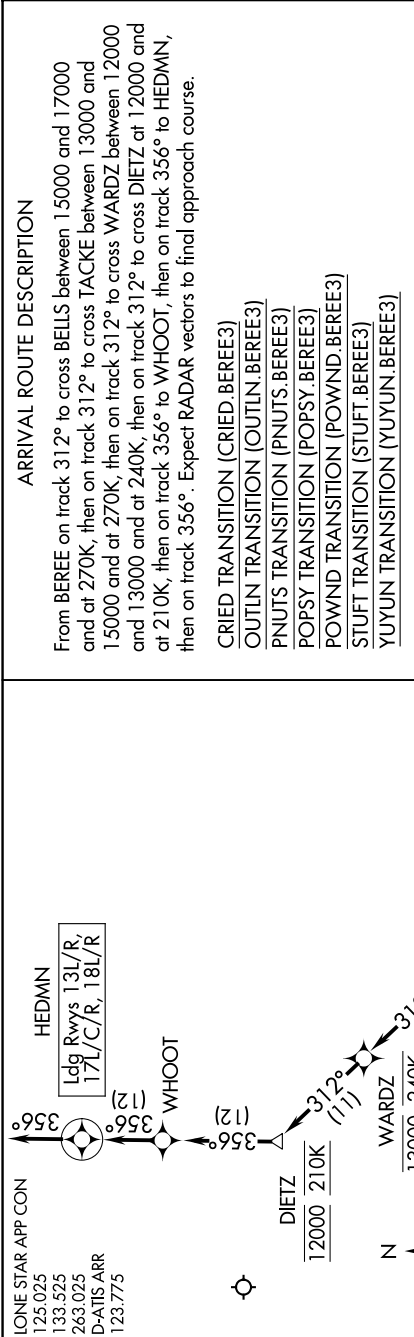

BEREE THREE ARRIVAL (RNAV)

AL-6039 (FAA)

DALLAS-FORT WORTH, TEXAS

SC-2, 11 JUN 2026 to 09 JUL 2026

RNAV 1 - DME/DME/IRU or GPS. RADAR required.

BEREE THREE ARRIVAL (RNAV)

(BEREE.BEREE3) 11JUL24

DALLAS-FORT WORTH, TEXAS

DALLAS-FORT WORTH INTL (DFW)

SC-2, 11 JUN 2026 to 09 JUL 2026