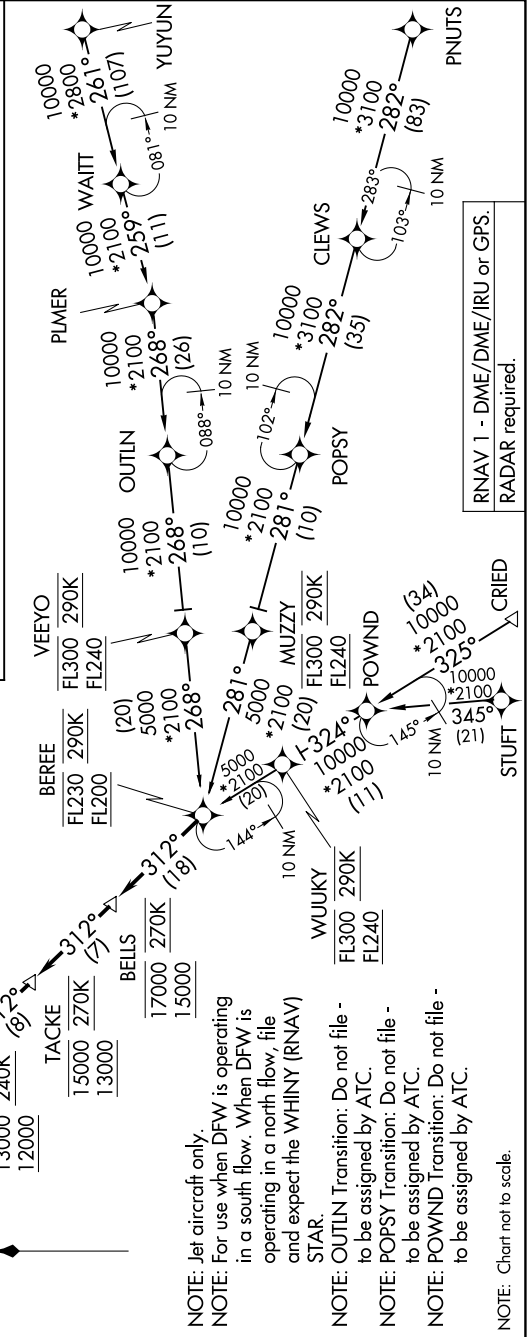

BEREE THREE ARRIVAL (RNAV)

AL-6039 (FAA)

DALLAS-FORT WORTH, TEXAS

SC-2, 11 JUN 2026 to 09 JUL 2026

RNAV 1 - DME/DME/IRU or GPS. RADAR required.

BEREE THREE ARRIVAL (RNAV)

(BEREE.BEREE3) 11JUL24

DALLAS-FORT WORTH, TEXAS

DALLAS-FORT WORTH INTL (DFW)

SC-2, 11 JUN 2026 to 09 JUL 2026