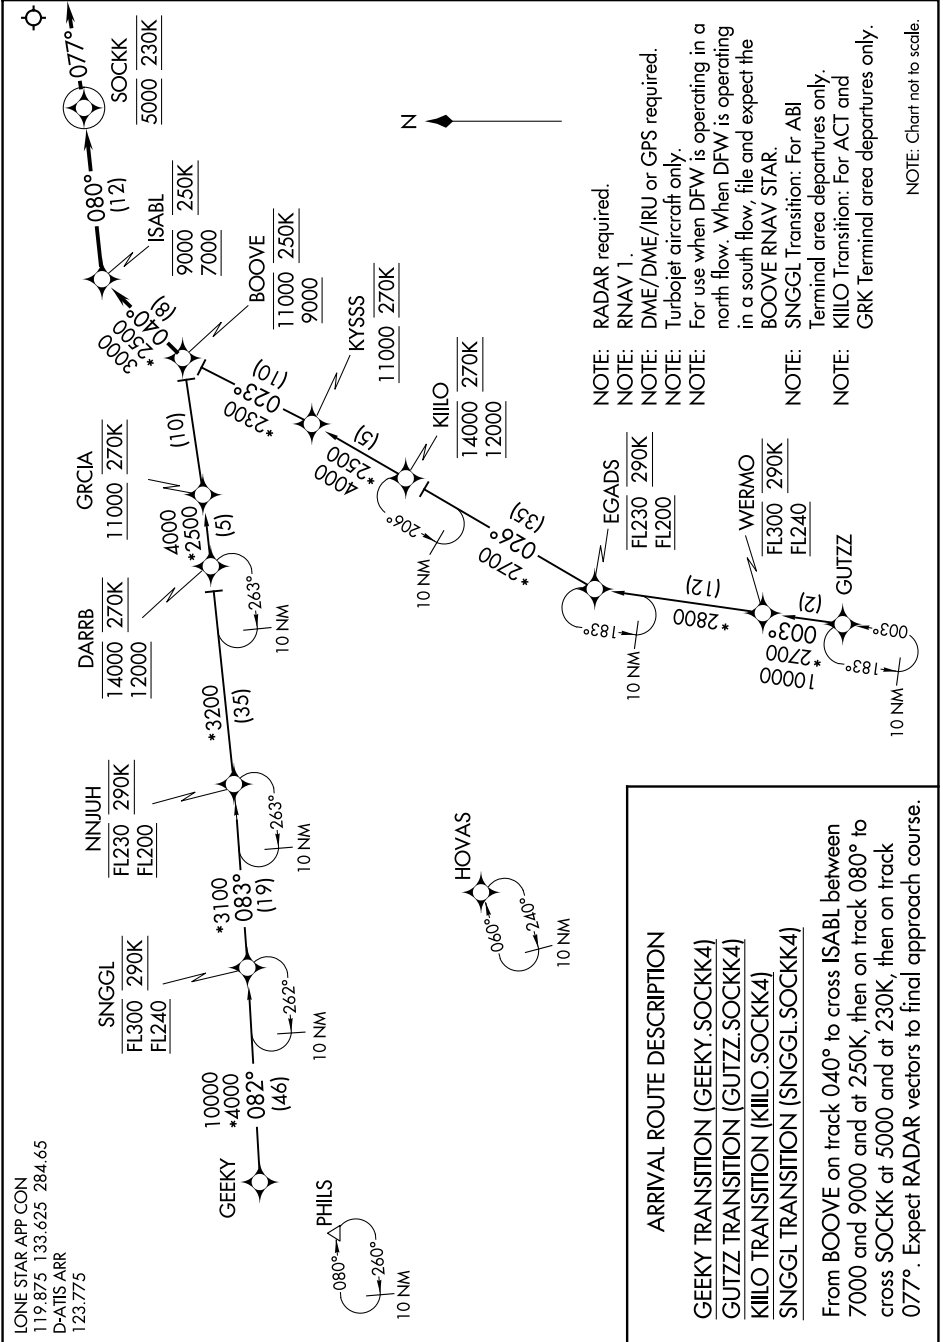

SOCKK FOUR ARRIVAL (RNAV)

SC-2, 11 JUN 2026 to 09 JUL 2026

LONE STAR APP CON
119.875 133.625 284.65
D-ATIS ARR
123.775

SOCKK FOUR ARRIVAL (RNAV)

(BOOVE.SOCKK4) 22APR21

- NOTE: RADAR required.
- NOTE: RNAV 1.
- NOTE: DME/DME/IRU or GPS required.
- NOTE: Turbojet aircraft only.
- NOTE: For use when DFW is operating in a north flow. When DFW is operating in a south flow, file and expect the BOOVE RNAV STAR.
- NOTE: SNGGL Transition: For ABI Terminal area departures only.
- NOTE: KILLO Transition: For ACT and GRK Terminal area departures only.

NOTE: Chart not to scale.

SC-2, 11 JUN 2026 to 09 JUL 2026