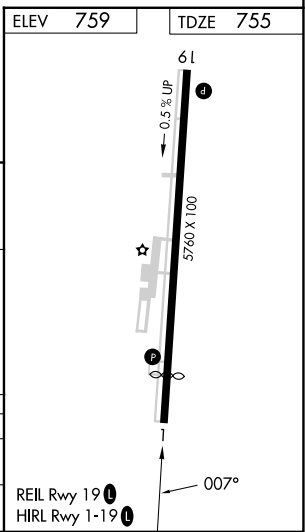

SE-4, 11 JUN 2026 to 09 JUL 2026

SE-4, 11 JUN 2026 to 09 JUL 2026