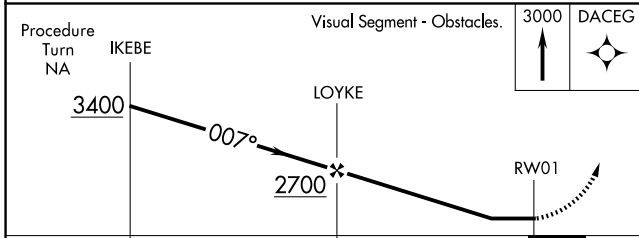

APP CRS	Rwy Idg	5020
007°	TDZE	755
	Apt Elev	759

RNAV (GPS) RWY 1

CARTERSVILLE (VPC)

RNP APCH - GPS.	MISSED APPROACH: Climb to 3000 direct DACEG and hold.
<p>▼ When local altimeter setting not received, use Rome altimeter setting: increase all MDAs 80 feet and LNAV visibility Cat B/C/D ½ SM.</p>	

AWOS-3PT 120.525	ATLANTA APP CON 121.0 268.7	UNICOM 122.7 (CTAF) 0
----------------------------	---------------------------------------	---------------------------------

CATEGORY	A	B	C	D
LNAV MDA	1440-1	685 (700-1)	1440-2	685 (700-2)
CIRCLING	1440-1 681 (700-1)	1600-1¼ 841 (900-1¼)	1740-3 981 (1000-3)	2020-3 1261 (1300-3)