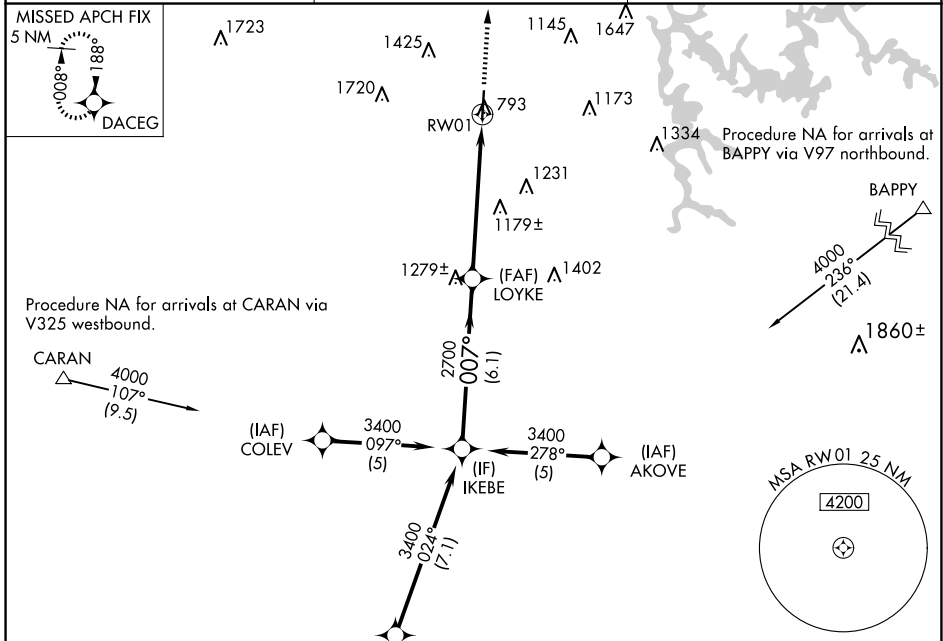

APP CRS	Rwy Idg	5020
007°	TDZE	755
	Apt Elev	759

RNAV (GPS) RWY 1

CARTERSVILLE (VPC)

RNP APCH - GPS.	MISSED APPROACH: Climb to 3000 direct DACEG and hold.
<p>▼ When local altimeter setting not received, use Rome altimeter setting: increase all MDAs 80 feet and LNAV visibility Cat B/C/D ½ SM.</p>	

AWOS-3PT 120.525	ATLANTA APP CON 121.0 268.7	UNICOM 122.7 (CTAF) 0
----------------------------	---------------------------------------	---------------------------------

CATEGORY	A	B	C	D
LNAV MDA	1440-1	685 (700-1)	1440-2	685 (700-2)
CIRCLING	1440-1 681 (700-1)	1600-1¼ 841 (900-1¼)	1740-3 981 (1000-3)	2020-3 1261 (1300-3)

SE-4, 11 JUN 2026 to 09 JUL 2026

SE-4, 11 JUN 2026 to 09 JUL 2026