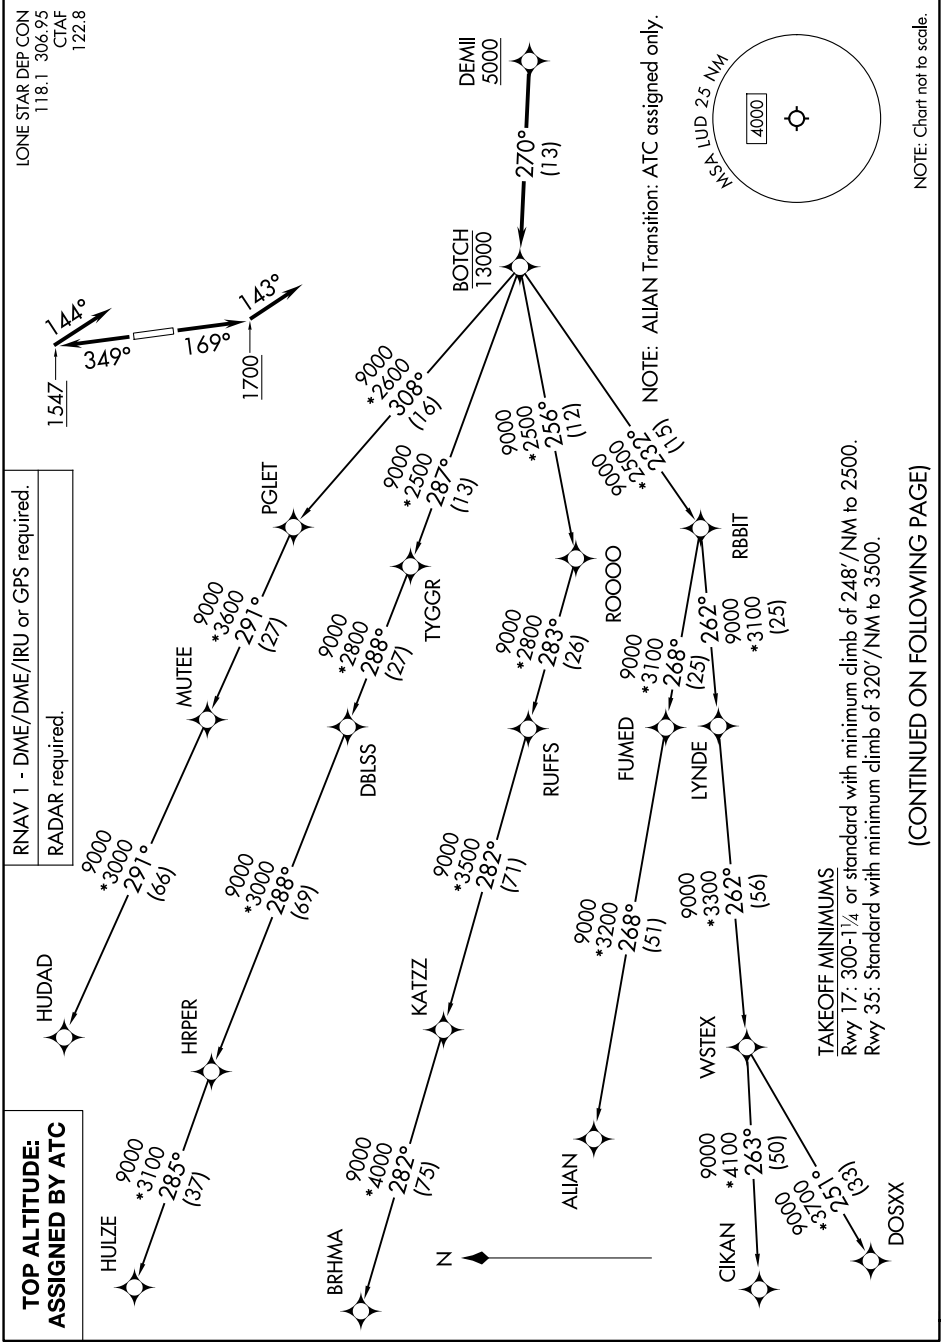

BOTCH TWO DEPARTURE (RNAV)

9200 T01 60 01 2020 0011 11 2-C-S

BOTCH TWO DEPARTURE (RNAV)

(CONTINUED ON FOLLOWING PAGE)

SC-2, 11 JUN 2026 to 09 JUL 2026

TAKEOFF MINIMUMS
 Rwy 17: 300-1/4 or standard with minimum climb of 248'/NM to 2500.
 Rwy 35: Standard with minimum climb of 320'/NM to 3500.