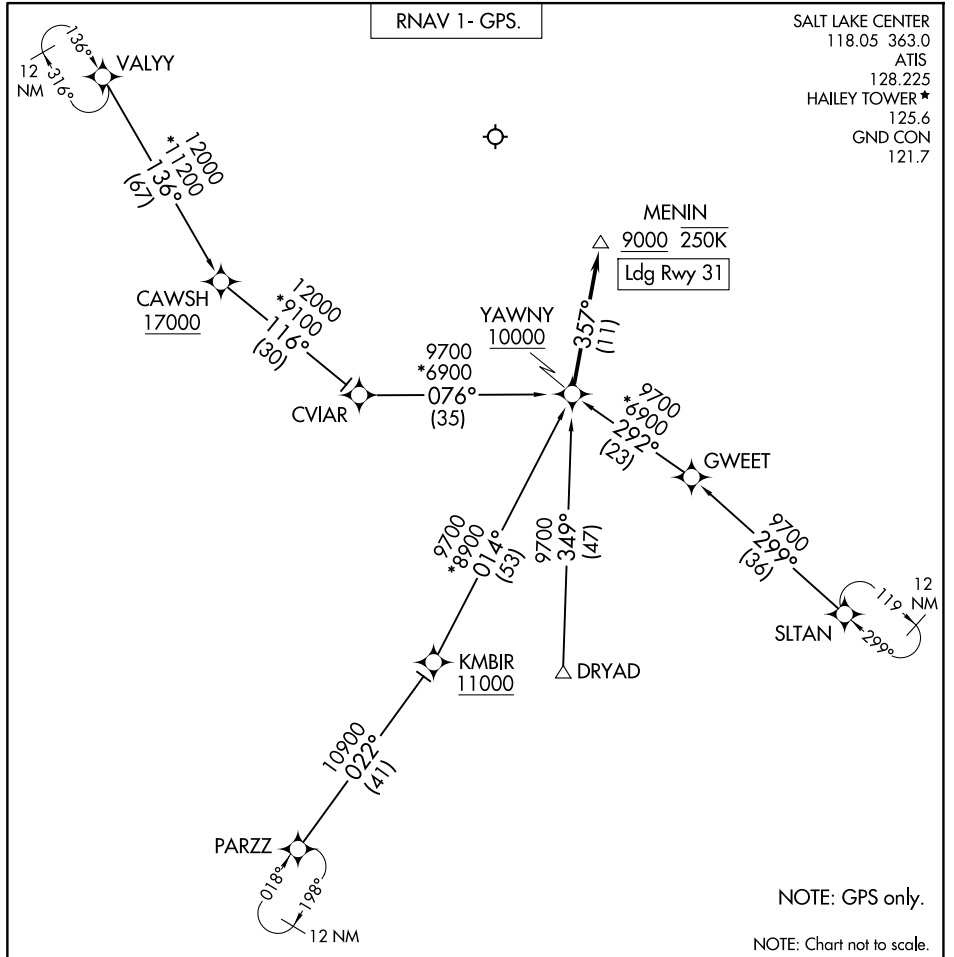

# YAWNY ONE ARRIVAL (RNAV)

AL-6239 (FAA)

FRIEDMAN MEML (SUN)  
HAILEY, IDAHO

NW-1, 11 JUN 2026 to 09 JUL 2026

NW-1, 11 JUN 2026 to 09 JUL 2026

## ARRIVAL ROUTE DESCRIPTION

- CVIAR TRANSITION (CVIAR.YAWNY1)
- DRYAD TRANSITION (DRYAD.YAWNY1)
- GWEET TRANSITION (GWEET.YAWNY1)
- PARZZ TRANSITION (PARZZ.YAWNY1)
- SLTAN TRANSITION (SLTAN.YAWNY1)
- VALYY TRANSITION (VALYY.YAWNY1)

LANDING RUNWAY 31: From YAWNY on track 357° to cross MENIN at or above 9000 and at or below 250K. Expect RNAV Rwy 31 approach.

LOST COMMUNICATIONS: After MENIN, conduct RNAV (GPS) X RWY 31 or RNAV (GPS) Y RWY 31 approach.

YAWNY ONE ARRIVAL (RNAV)  
(YAWNY.YAWNY1) 17APR25

HAILEY, IDAHO  
FRIEDMAN MEML (SUN)