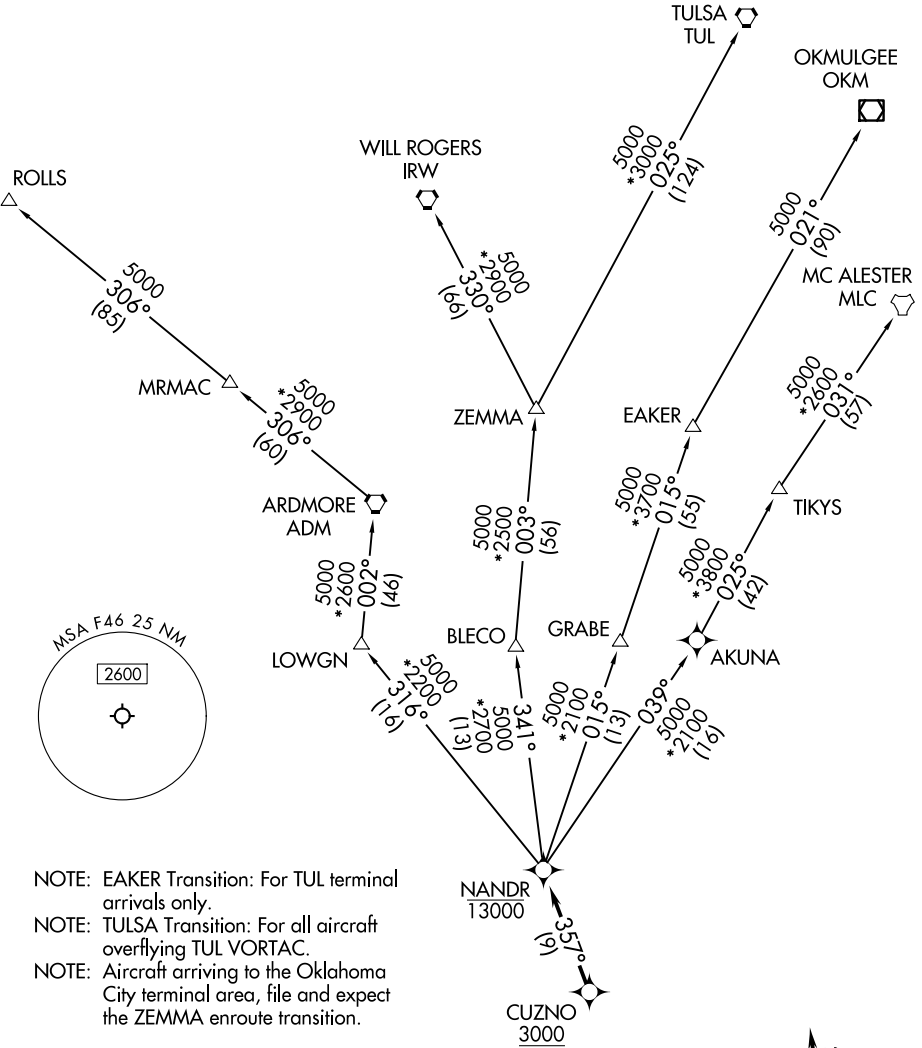

# NANDR FOUR DEPARTURE (RNAV)

ROCKWALL, TEXAS

LONE STAR DEP CON  
124.3 282.275  
CTAF  
122.8

RNAV 1 - DME/DME/IRU or GPS required.  
RADAR required.

**TOP ALTITUDE:  
ASSIGNED BY ATC**

SC-2, 11 JUN 2026 to 09 JUL 2026

SC-2, 11 JUN 2026 to 09 JUL 2026

NOTE: Chart not to scale.

(CONTINUED ON FOLLOWING PAGE)

# NANDR FOUR DEPARTURE (RNAV)

(NANDR4.NANDR) 14MAY26

ROCKWALL, TEXAS

RALPH M HALL/ROCKWALL MUNI (F46)