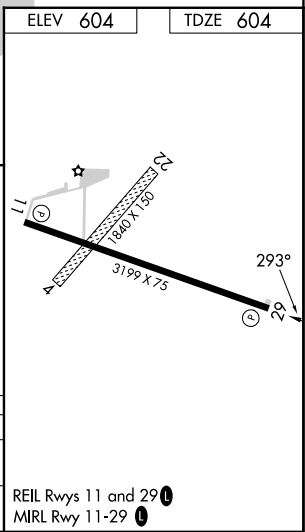

APP CRS	Rwy Idg	3199
293°	TDZE	604
	Apt Elev	604

RNAV (GPS) RWY 29

OCONTO/J DOUGLAS BAKE MUNI (OCQ)

RNP APCH - GPS.	⚠ When local altimeter setting not received, use Menominee, WI altimeter setting. Procedure NA at night. Rwy 29 helicopter visibility reduction below 3/4 SM NA. Circling NA to Rwy's 4 and 22.	MISSED APPROACH: Climb to 3200 direct WOBEV and hold.

AWOS-3 120.925	MNM AWOS-3PT 121.45	GREEN BAY APP CON ★ 120.3 338.2	UNICOM 122.8 (CTAF)

EC-3, 11 JUN 2026 to 09 JUL 2026

EC-3, 11 JUN 2026 to 09 JUL 2026