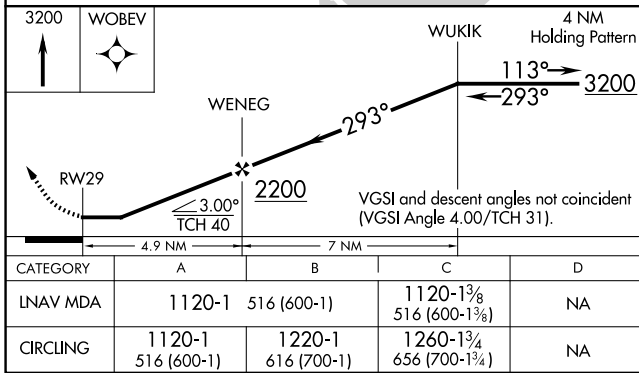

APP CRS	Rwy Idg	3199
293°	TDZE	604
	Apt Elev	604

RNAV (GPS) RWY 29

OCONTO/J DOUGLAS BAKE MUNI (OCQ)

RNP APCH - GPS.	⚠ When local altimeter setting not received, use Menominee, WI altimeter setting. Procedure NA at night. Rwy 29 helicopter visibility reduction below 3/4 SM NA. Circling NA to Rwy's 4 and 22.	MISSED APPROACH: Climb to 3200 direct WOBEV and hold.

AWOS-3 120.925	MNM AWOS-3PT 121.45	GREEN BAY APP CON ★ 120.3 338.2	UNICOM 122.8 (CTAF)

EC-3, 11 JUN 2026 to 09 JUL 2026

EC-3, 11 JUN 2026 to 09 JUL 2026