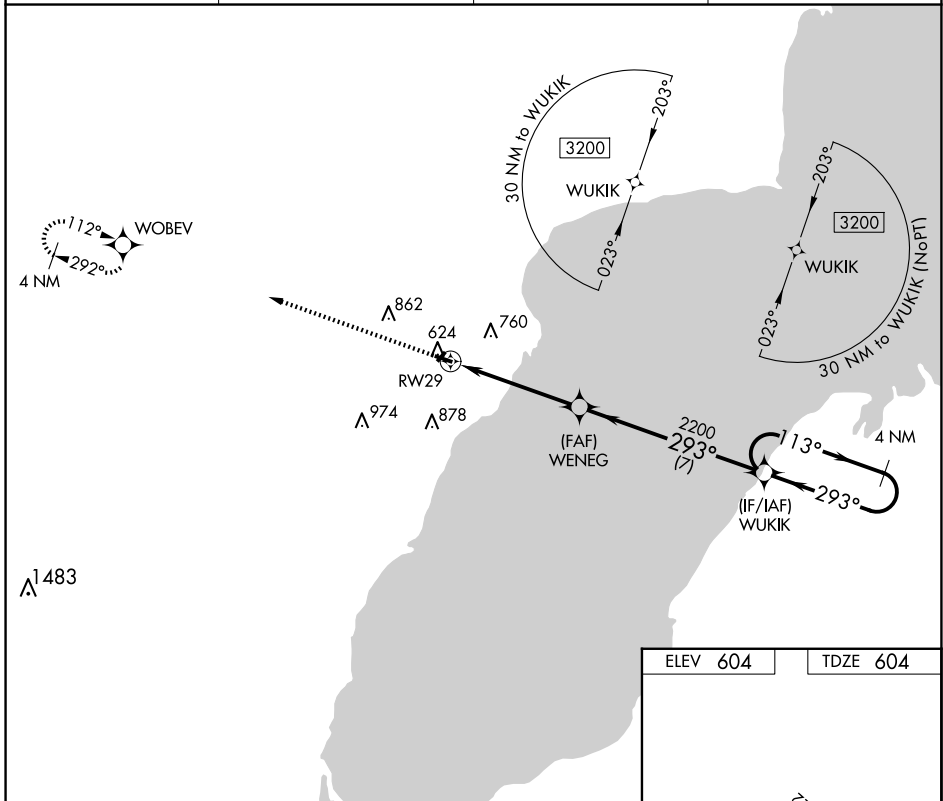

APP CRS	Rwy Idg	3199
293°	TDZE	604
	Apt Elev	604

RNAV (GPS) RWY 29

OCONTO/J DOUGLAS BAKE MUNI (OCQ)

RNP APCH - GPS.	⚠ When local altimeter setting not received, use Menominee, WI altimeter setting. Procedure NA at night. Rwy 29 helicopter visibility reduction below 3/4 SM NA. Circling NA to Rwy's 4 and 22.	MISSED APPROACH: Climb to 3200 direct WOBEV and hold.

AWOS-3 120.925	MNM AWOS-3PT 121.45	GREEN BAY APP CON ★ 120.3 338.2	UNICOM 122.8 (CTAF)

EC-3, 11 JUN 2026 to 09 JUL 2026

EC-3, 11 JUN 2026 to 09 JUL 2026