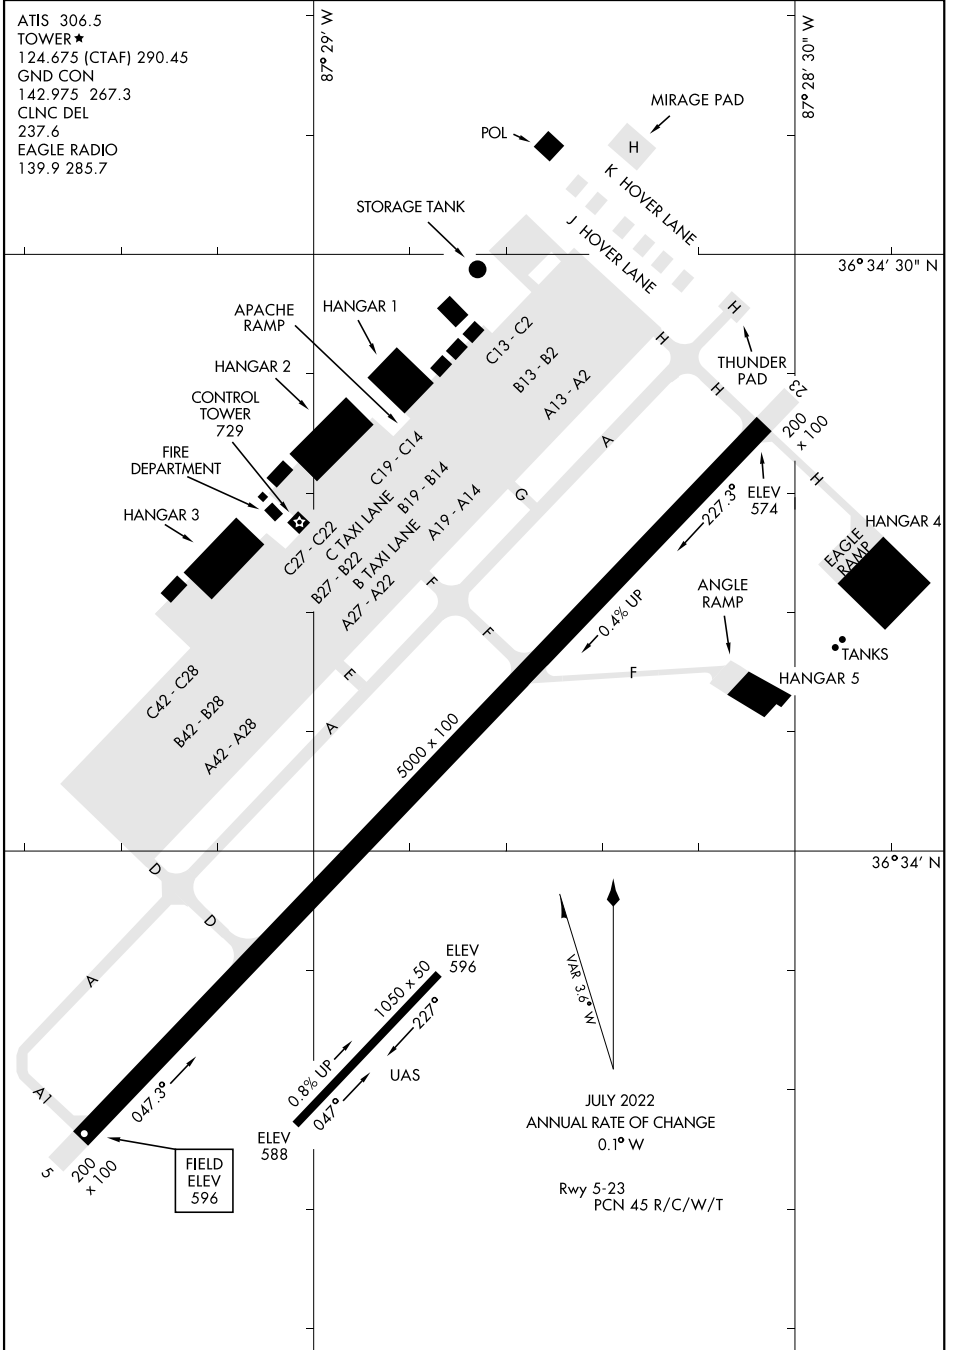

AIRPORT DIAGRAM

ATIS 306.5
 TOWER★
 124.675 (CTAF) 290.45
 GND CON
 142.975 267.3
 CLNC DEL
 237.6
 EAGLE RADIO
 139.9 285.7

SE-1, 11 JUN 2026 to 09 JUL 2026

SE-1, 11 JUN 2026 to 09 JUL 2026

AIRPORT DIAGRAM